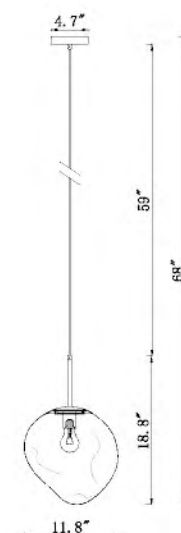

DU136P11P
DU136P11G
DU136P11B
DU136P11CH
E26x1 Max60W