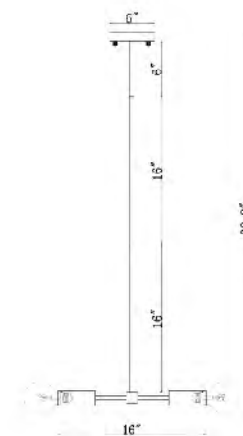

BE02
 SIZE:37"D×21"H
 LAMP:5/60W/E26

BE02
 BE03
 E26×5 Max60W

DU03-3
SIZE:16.5"D×11"H
LAMP:5/25W/E26

DU02
SIZE:46.8"D×30.7"H
LAMP:2/25W/E26

DU03W
SIZE:8.7"W×5.7"D×19.8"H
LAMP:2/25W/E26

DU01
SIZE:55.5"D×34.6"H
LAMP:21/25W/E26

DU138C42B
 G9×16 Max20W

DU139C42B
 SIZE:42.5"D×18.4"W×24.4"H
 LAMP:11/5W/G9 LED(NOT INCLUDE)

DU139C42B
 G9×11 Max20W

DU79
 SIZE:41"D×15"H
 LAMP:6/60W/E26
DU79 SHN (SHINY NICKEL) NOT SHOWN

DU125
 SIZE:22.8"D×25.8"H
 LAMP:16/20W/G9

DU125
 G9×16 Max20W

DU128C 15CH
 E26×4 Max60W

DU124
 SIZE:9.8"W×4.7"D×15.8"H
 LAMP:2/20W/G9

DU128C 15CH
 SIZE:16"D×2"H
 LAMP:4/60W/E26

DU124
 G9×2 Max20W

DU144C33G
 SIZE:33.8"L×17.7"D×14.9"H
 LAMP:24/5W/G9 LED(NOT INCLUDE)

DU144C33CH
 SIZE:33.8"L×17.7"D×14.9"H
 LAMP:24/5W/G9 LED(NOT INCLUDE)

DU144C33G
 DU144C33CH
 G9×24 Max20W

TD31C23AB
 SIZE:23"D×21"H
 LAMP:6/40W/E12

DU110SMK
 SIZE:9.4"D×19.3"H
 LAMP:1/60W/E26

DU110COG
 SIZE:9.4"D×19.3"H
 LAMP:1/60W/E26