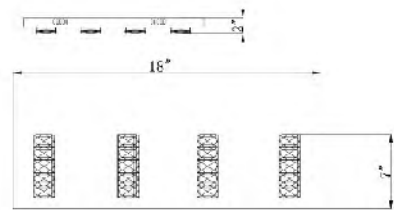

FT35W18CH
LED 20W 4000K (Include)