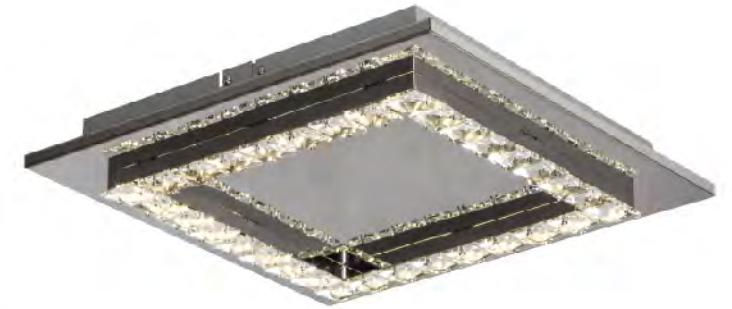

FT23
SIZE:14"L×14"W×2.3"H
LAMP:24W/LED 4000K