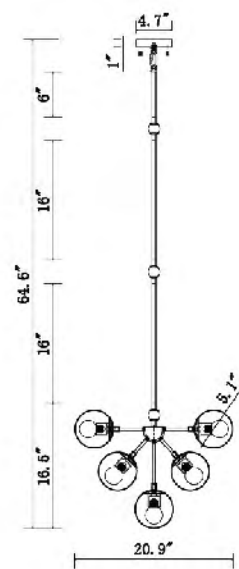

DU73
 SIZE: 10.6"W x 7.9"D x 22.6"H
 LAMP: 1/40W/E12

DU73SN
 SIZE: 10.6"W x 7.9"D x 22.6"H
 LAMP: 1/40W/E12

DU73
 DU73SN
 E12x1 Max40W

DU73L
 E26x1 Max60W

DU72
 DU72SN
 E12x1 Max40W

DU73L
 SIZE: 16.6"W x 11.8"D x 26.7"H
 LAMP: 1/60W/E26

BE02
 SIZE:37"D×21"H
 LAMP:5/60W/E26

BE02
 BE03
 E26×5 Max60W

DU03-3
SIZE:16.5"D×11"H
LAMP:5/25W/E26

DU02
SIZE:46.8"D×30.7"H
LAMP:2/25W/E26

DU03W
SIZE:8.7"W×5.7"D×19.8"H
LAMP:2/25W/E26

DU01
SIZE:55.5"D×34.6"H
LAMP:21/25W/E26

DU03GD
SIZE:39.3"D×18.7"H
LAMP:10/25W/E26

DU03
SIZE:39.3"D×18.7"H
LAMP:10/25W/E26

DU03W
E26×2 Max25W

DU03-3
E26×5 Max25W

DU03
DU03GD
E26×10 Max25W

DU02
E26×15 Max25W

DU01
E26×21 Max25W

DU103
 SIZE:20.9"D×16.5"H
 LAMP:10/40W/E12

DU102
 SIZE:20.9"D×16.5"H
 LAMP:10/40W/E12

DU102
 DU103
 E12×10 Max40W

DU109
 E26×8 Max60W

DU109
 SIZE:18.1"D×35.4"H
 LAMP:8/60W/E26

DU93
 SIZE:34.9"D×25.8"H
 LAMP:8/40W/E12

DU94
 SIZE:31.9"L×8.3"W×11.6"H
 LAMP:4/60W/E26