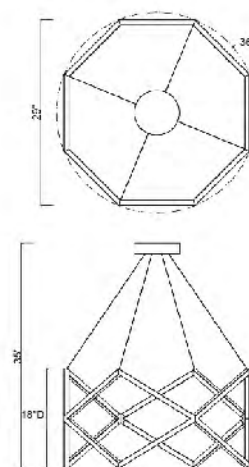

ML932 GOLD
 SIZE:36"D×18"H
 LAMP:60W/LED 3000K

ML927 SILVER
 SIZE:39.37"L×15"W×11.02"H
 LAMP:36W/LED 3000K

ML932 SILVER
 SIZE:36"D×18"H
 LAMP:60W/LED 3000K

ML927 GOLD
 ML927 SILVER
 LED 36W (Include)

ML932 GOLD
 ML932 SILVER
 LED 60W (Include)