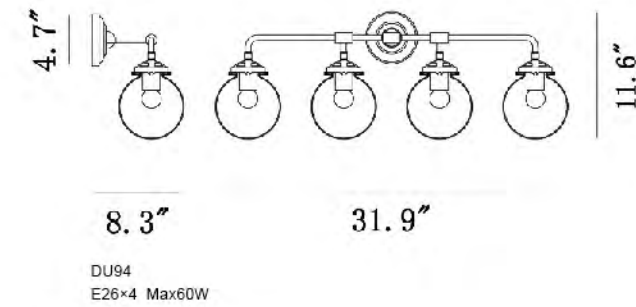

DU03GD
SIZE:39.3"D×18.7"H
LAMP:10/25W/E26

DU03
SIZE:39.3"D×18.7"H
LAMP:10/25W/E26

DU03W
E26×2 Max25W

DU03-3
E26×5 Max25W

DU03
DU03GD
E26×10 Max25W

DU02
E26×15 Max25W

DU01
E26×21 Max25W

DU103
 SIZE:20.9"D×16.5"H
 LAMP:10/40W/E12

DU102
 SIZE:20.9"D×16.5"H
 LAMP:10/40W/E12

DU102
 DU103
 E12×10 Max40W

DU109
 E26×8 Max60W

DU109
 SIZE:18.1"D×35.4"H
 LAMP:8/60W/E26

DU93
 SIZE:34.9"D×25.8"H
 LAMP:8/40W/E12

DU94
 SIZE:31.9"L×8.3"W×11.6"H
 LAMP:4/60W/E26