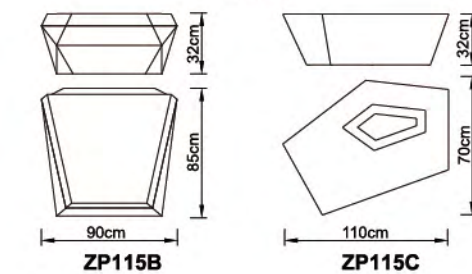

ZP115A

ZP115B

ZP115C