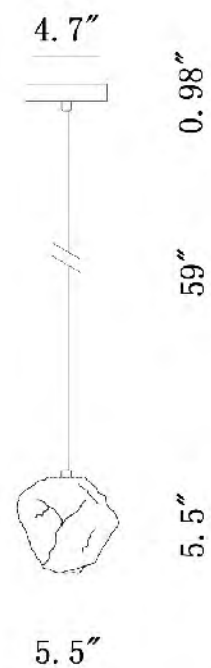

DU126A
DU126C
DU126SMK
G9x1 Max20W