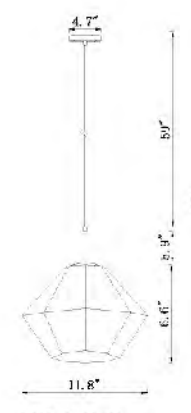

DU134P11CH
E26×1 Max60W