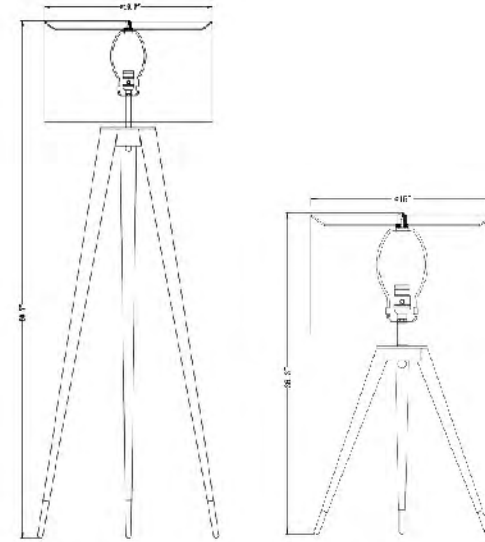

MFL17X-GD
E26×1 Max100W

MTL17X-GD
E26×1 Max60W