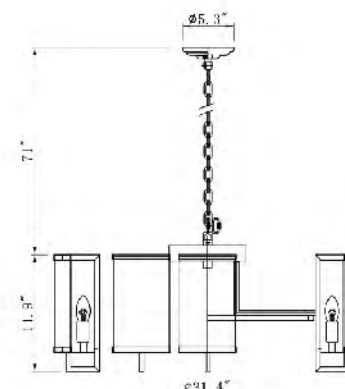

MU76
E12×12 Max40W