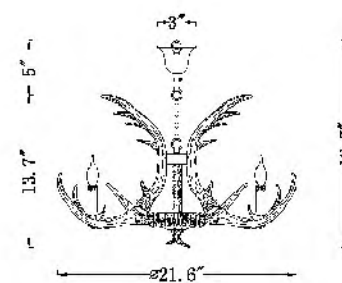

YA27C31BR
E12×6 Max40W