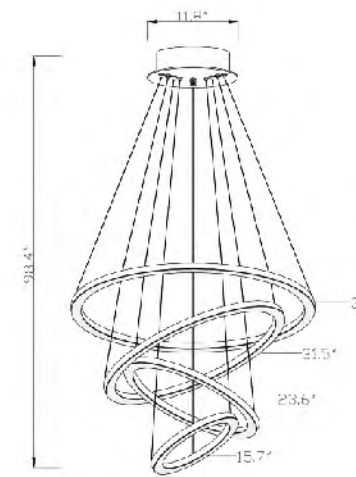

OC09C23CH
 OC09C23G
 LED 36W (Include)

OC10C22SC
 SIZE:22"D×11.8"H
 LAMP:50W/LED 3000K DIMMABLE

OC10C22WH
 SIZE:22"D×11.8"H
 LAMP:50W/LED 3000K DIMMABLE

OC10C22SC
 OC10C22WH
 LED 50W (Include)

OC10C22SC
 LED 50W (Include)

OC11F22SC
 SIZE:21.6"D×7"H
 LAMP:56W/LED 3000K DIMMABLE

OC18C31G
 SIZE:31.5"D+23.6"D+15.7"D×98.4"H
 LAMP:135W/LED 3000K DIMMABLE
OC18C31CH (CHROME COLOR NOT SHOWN)

OC18C31G
 LED 135W (Include)

OC19C39G
 SIZE:39.4"D+31.5"D+23.6"D+15.7"D×98.4"H
 LAMP:210W/LED 3000K DIMMABLE