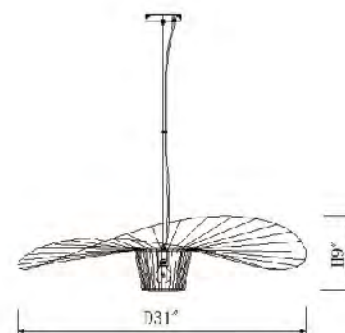

DS10
E26×1 Max60W