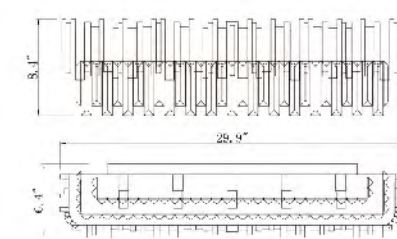

MU11B-30 G
MU11B-30 CH
G9×5 Max5W(LED)