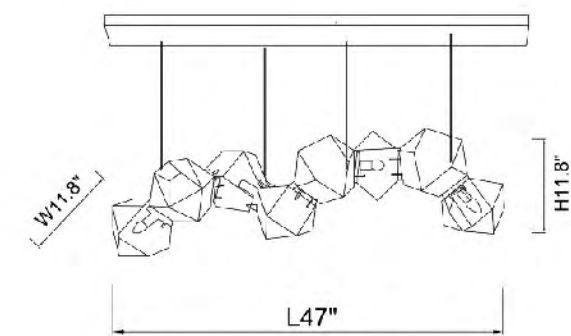

SR12CBLK
E12×8 Max40W