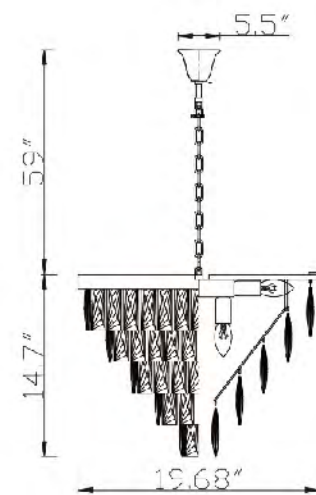

DU149W8CH
 SIZE:8.5"Lx8.5"Dx9.8"H
 LAMP:1/60W/E26

DU150W20CH
 SIZE:20.9"Lx8.5"Dx9.8"H
 LAMP:3/60W/E26

DU151W32CH
 SIZE:32.7"Lx8.5"Dx9.8"H
 LAMP:4/60W/E26

OC21C20G
 SIZE: 19.68"D x 14.7"H
 LAMP: 12/40W/E12