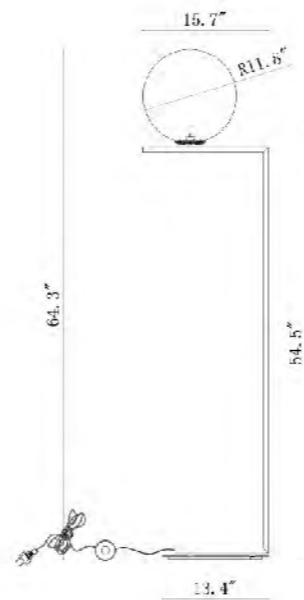

DU73
 SIZE: 10.6"W x 7.9"D x 22.6"H
 LAMP: 1/40W/E12

DU73SN
 SIZE: 10.6"W x 7.9"D x 22.6"H
 LAMP: 1/40W/E12

DU73
 DU73SN
 E12x1 Max40W

DU73L
 E26x1 Max60W

DU72
 DU72SN
 E12x1 Max40W

DU73L
 SIZE: 16.6"W x 11.8"D x 26.7"H
 LAMP: 1/60W/E26

DU72SN
 SIZE: 11"W x 7.9"D x 8.8"H
 LAMP: 1/40W/E12

DU72
 SIZE: 11"W x 7.9"D x 8.8"H
 LAMP: 1/40W/E12

DU71
 SIZE: 15.7"W×11.8"D×64.3"H
 LAMP: 1/60W/E26

DU71SN
 SIZE: 15.7"W×11.8"D×64.3"H
 LAMP: 1/60W/E26

DU71
 DU71SN
 E26×1 Max60W

DU74
 SIZE: 8.7"W×7.9"D×14.6"H
 LAMP: 1/40W/E12

DU74 SN
 SIZE: 8.7"W×7.9"D×14.6"H
 LAMP: 1/40W/E12

DU87
 DU87 SN
 E12×1 Max40W

DU74
 DU74 SN
 E12×1 Max40W

DU87 SN
 SIZE: 10.9"W×7.9"D×20.7"H
 LAMP: 1/40W/E12

DU87
 SIZE: 10.9"W×7.9"D×20.7"H
 LAMP: 1/40W/E12

TM15
 SIZE:43.3"L×23.1"W×18.1"H
 LAMP:7/40W/E12

TM17
 SIZE:8.6"W×6.7"D×11.8"H
 LAMP:1/40W/E12

TM17 SHN
 SIZE:8.6"W×6.7"D×11.8"H
 LAMP:1/40W/E12

TM15
 E12×7 Max40W