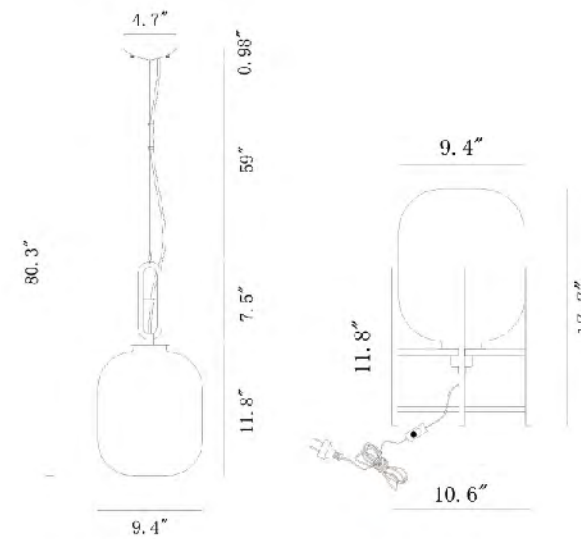

DU111 SMK
SIZE:10.6"D×17.7"H
LAMP:1/60W/E26

DU110COG
DU110SMK
E26×1 Max60W

DU111 SMK
E26×1 Max60W