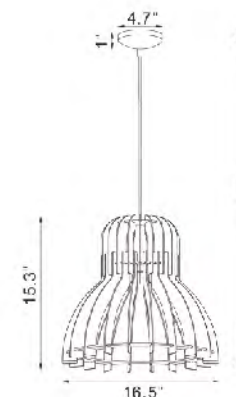

JU07F20W
 SIZE:20.86"D×64.2"H
 LAMP:1/60W/E26
BASSWOOD

JU07F20W
 E26×1 Max60W

JU06P11W
 SIZE:11.8"D×15"H
 LAMP:1/60W/E26
BASSWOOD

JU06P11W
 E26×1 Max60W

JU05P16WH
 SIZE:16.5"D×15.3"H
 LAMP:1/60W/E26
WHITE&PLAIN BASSWOOD