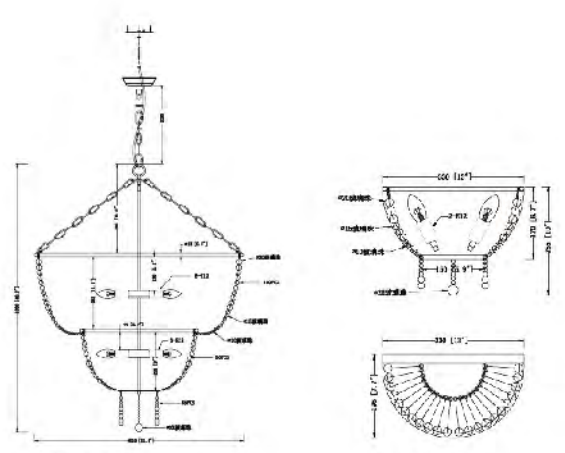

BE14
 LED 40W (Include)

BE05
 E26x1 Max60W

ARN01CUS
 SIZE:32"D×38"H
 LAMP:12/40W/E12

ARN02CUS
 SIZE:19"D×21.5"H
 LAMP:4/40W/E12

ARN04CUS
 SIZE:26"D×12"H
 LAMP:6/40W/E12

ARN01CUS
 E12×12 Max40W

ARN03CUS
 E12×2 Max40W