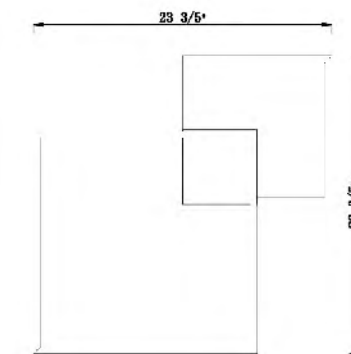

TR38 GD
 SIZE:25.6"L×19.6"W×7.5"H
 LAMP:36W/LED 3000K

TR38 GD
 LED 36W 3000K (Include)

TR39 GD
 SIZE:24.2"L×7.25"H
 LAMP:40W/LED 3000K

TR40 GD
 SIZE:23.6"L×5.9"H
 LAMP:27W/LED 3000K

TR39 GD
 LED 40W 3000K (Include)