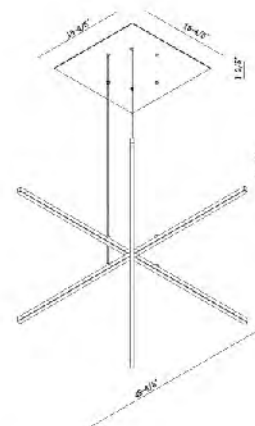

ALU04C45WH
ALU03C45B
LED 18W (Include)