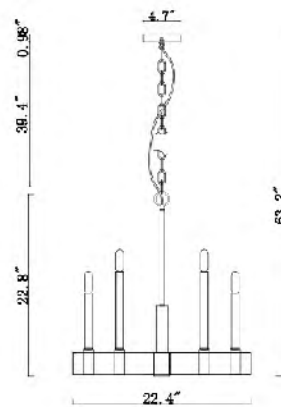

DU75G
 SIZE:3.1"D×5"W×14.6"H
 LAMP:2/40W/E12

DU77G
 SIZE:26.4"Dx5.9"H
 LAMP:6/60W/E26

DU77SN
 SIZE:26.4"Dx5.9"H
 LAMP:6/60W/E26

DU77G
 DU77SN
 E26x6 Max60W

DU105G
 SIZE:50.6"L×9"W×8.6"H
 LAMP:11/60W/E26

DU105 SHN
 SIZE:50.6"L×9"W×8.6"H
 LAMP:11/60W/E26

MSF06C 23G
 SIZE:23.6"D×17.7"H
 LAMP:19/25W/G9

DU120CH
 SIZE:29.9"D
 LAMP:8/40W/E12

GL60
 SIZE:33.5"D×33.5"H
 LAMP:24/40W/E12

DU99
 SIZE:34.4"D×35.8"H
 LAMP:22/60W/E26

GL62
 SIZE:33.5"D×76.6"H
 LAMP:20/25W/E26

GL61
 SIZE:14.6"D×60"H
 LAMP:12/25W/E26

DU99
 E26×22 Max60W

DU120CH
 E12×8 Max40W

SY04
SIZE:102"L×4"W×20.4"H
LAMP:7/3W/G9

DLS09C39BR
SIZE:39"D×23.6-35.4"H
LAMP:6/5W/G9 LED 3000K
BLACK W/GOLD
ACCENT METAL

DU108
 SIZE:22.4"D×22.8"H
 LAMP:10/40W/E12

DU108
 E12×10 Max40W

DU44 GD
 SIZE:23.6"D×26.4"H
 LAMP:12/40W/E12

DU84
 SIZE:31.5"D×19.9"H
 LAMP:16/25W/G9

DU84
 G9×16 Max25W

DU89
 SIZE:29.5"D×7.5"H
 LAMP:18/25W/G9

DU89 SHN
 SIZE:29.5"D×7.5"H
 LAMP:18/25W/G9