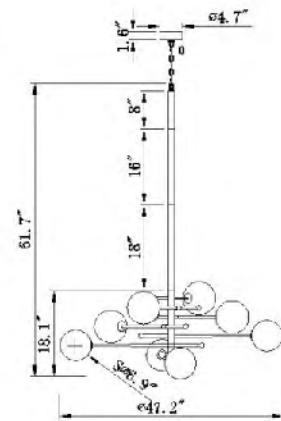

MSF01 C47G
MSF01 C47CH
G4×8 LED 3W 120V 3000K