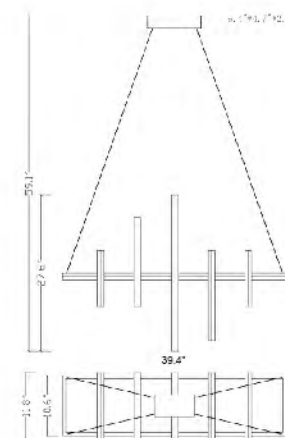

ML02
LED 72W (Include)