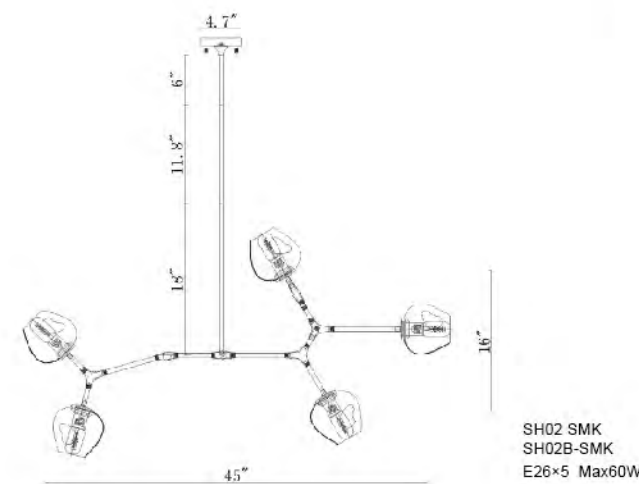

DU64SMK
SIZE:26.7"D×22.8"H
LAMP:10/60W/E26

DU43
SIZE:31.1"D×8.6"H
LAMP:10/60W/E26

MA11X BLK
 SIZE:85"L×33"W×22"H
 LAMP:8/60W/E26

SH02 SMK
 SIZE:45"L×16"W
 LAMP:5/60W/E26

SH02B-SMK
 SIZE:45"L×16"W
 LAMP:5/60W/E26