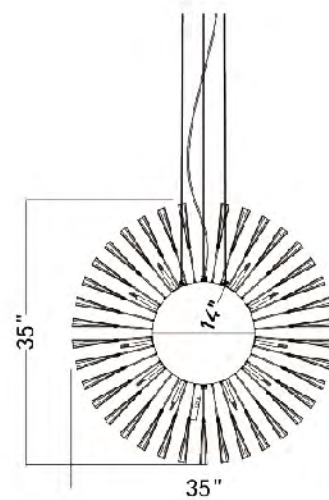

GA74
G4x30 (1.5W) LED