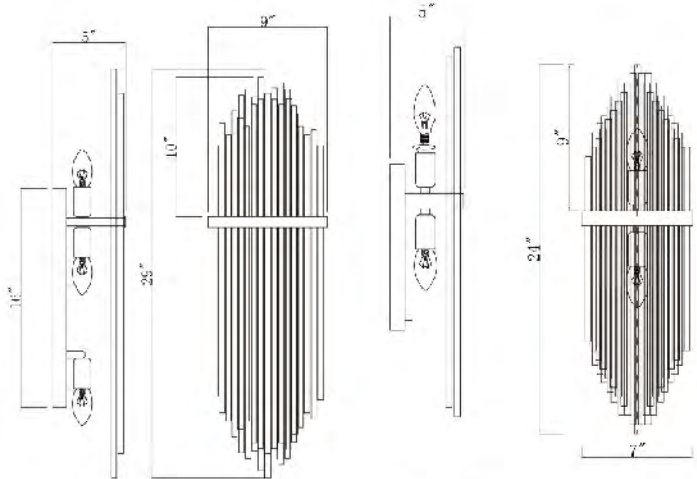

MU25
E12×3 Max40W

MU25S
MU25S CH
E12×2 Max40W