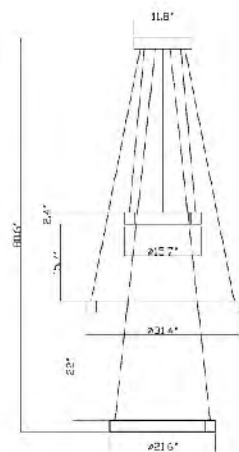

MU30-3RGCUS
LED 170W 3000K (Include)