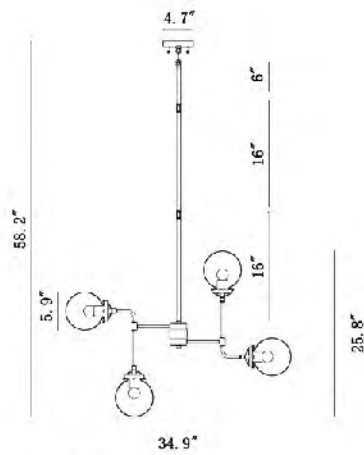

DU73
 SIZE: 10.6"W x 7.9"D x 22.6"H
 LAMP: 1/40W/E12

DU73SN
 SIZE: 10.6"W x 7.9"D x 22.6"H
 LAMP: 1/40W/E12

DU73
 DU73SN
 E12x1 Max40W

DU73L
 E26x1 Max60W

DU72
 DU72SN
 E12x1 Max40W

DU73L
 SIZE: 16.6"W x 11.8"D x 26.7"H
 LAMP: 1/60W/E26

DU03GD
SIZE:39.3"D×18.7"H
LAMP:10/25W/E26

DU03
SIZE:39.3"D×18.7"H
LAMP:10/25W/E26

DU03W
E26×2 Max25W

DU03-3
E26×5 Max25W

DU03
DU03GD
E26×10 Max25W

DU02
E26×15 Max25W

DU01
E26×21 Max25W

DU103
 SIZE:20.9"D×16.5"H
 LAMP:10/40W/E12

DU102
 SIZE:20.9"D×16.5"H
 LAMP:10/40W/E12

DU102
 DU103
 E12×10 Max40W

DU109
 E26×8 Max60W

DU109
 SIZE:18.1"D×35.4"H
 LAMP:8/60W/E26

DU93
 SIZE:34.9"D×25.8"H
 LAMP:8/40W/E12

DU94
 SIZE:31.9"L×8.3"W×11.6"H
 LAMP:4/60W/E26

CL02
 SIZE:34.9"D×25.8"H
 LAMP:8/40W/E12

DU95
 SIZE:14.6"L×7.5"W×11.2"H
 LAMP:2/60W/E26

DU96
 SIZE:7.5"W×5.9"D×11.2"H
 LAMP:1/60W/E26

DU127
 SIZE:8.5"W×5.9"D×16.5"H
 LAMP:1/60W/E26

MSF01 C47G
 SIZE:47.2"D×18.1"H
 LAMP:8/3W/G4 LED 120V 3000K