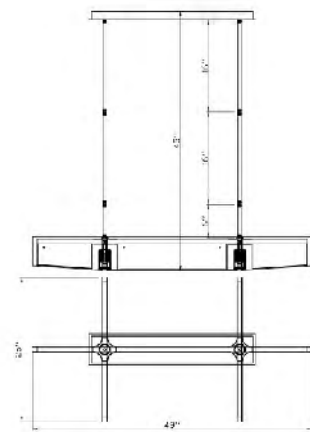

MV10
 LED 7W (Include)

WE01
 LED 21W (Include)

MV12
 SIZE:13.8"D×14.2"H
 LAMP:15W/LED 3000K

MV20
 SIZE:49"L×25"W×6"H
 LAMP:48W/LED+GU10×2

MV21
 SIZE:49"L×25"W×6"H
 LAMP:48W/LED+GU10×2

MV20
 MV21
 LED 48W (Include)