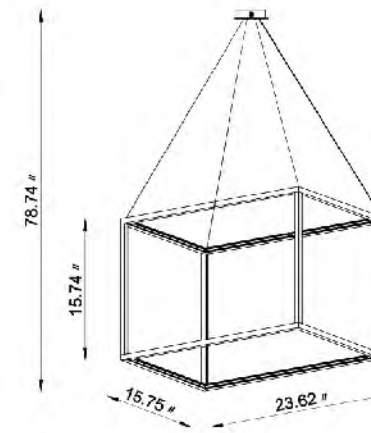

TR34
 SIZE:48"L×18"W×18"H
 LAMP:80W/LED 3000K DIMMABLE

TR34
 LED 80W 3000K (Include)

NL40X
 LED 80W 3000K (Include)

NL40
 SIZE:23.62"L×15.75"W×15.74"H
 LAMP:48W/LED 3000K
 NL40 CH (SHINY NICKEL) NOT SHOWN