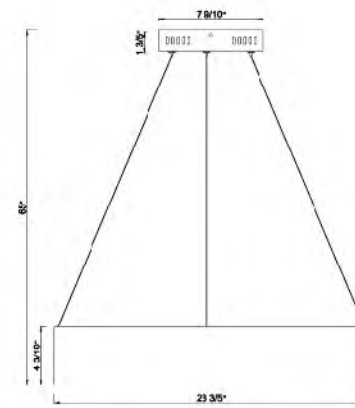

TR29
LED 31W 4000k (Include)