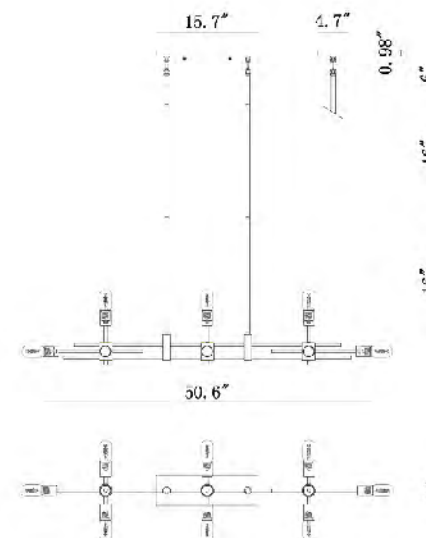

BE02
 SIZE:37"D×21"H
 LAMP:5/60W/E26

BE02
 BE03
 E26×5 Max60W

DU03-3
SIZE:16.5"D×11"H
LAMP:5/25W/E26

DU02
SIZE:46.8"D×30.7"H
LAMP:2/25W/E26

DU03W
SIZE:8.7"W×5.7"D×19.8"H
LAMP:2/25W/E26

DU01
SIZE:55.5"D×34.6"H
LAMP:21/25W/E26

TR76C30CH
 E26×4 Max60W

TR77C35CH
 SIZE:35"D×11.2"H
 LAMP:6/60W/E26

TR77C35CH
 E26×6 Max60W

DU76G
 SIZE:5.9"D×13"W×22"H
 LAMP:3/60W/E26

DU76SN
 SIZE:5.9"D×13"W×22"H
 LAMP:3/60W/E26

DU75SN
 SIZE:3.1"D×5"W×14.6"H
 LAMP:2/40W/E12

DU75G
 SIZE:3.1"D×5"W×14.6"H
 LAMP:2/40W/E12

DU77G
 SIZE:26.4"Dx5.9"H
 LAMP:6/60W/E26

DU77SN
 SIZE:26.4"Dx5.9"H
 LAMP:6/60W/E26

DU77G
 DU77SN
 E26x6 Max60W

DU105G
 SIZE:50.6"L×9"W×8.6"H
 LAMP:11/60W/E26

DU105 SHN
 SIZE:50.6"L×9"W×8.6"H
 LAMP:11/60W/E26

TM02
 SIZE:31.5"D×12.8"H
 LAMP:20/4W/E12 LED T25 2700K

TM01
 SIZE:31.5"D×12.8"H
 LAMP:20/4W/E12 LED T25 2700K

TM01
 TM02
 TM02 BLK
 E12×20 LED 4W

ZL30C27CH
 SIZE:27.6"D×22.2"H
 LAMP:8/40W/E12

ZL30C27CO
 SIZE:27.6"D×22.2"H
 LAMP:8/40W/E12