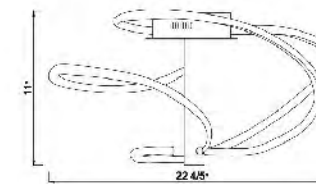

TR22
LED 30W 3000K (Include)