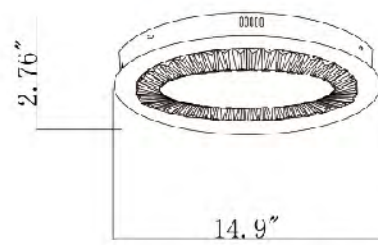

FT24
 SIZE:22.8"D×2.76"H
 LAMP:55W/LED 4000K

FT23
 SIZE:14"L×14"W×2.3"H
 LAMP:24W/LED 4000K

FT04
 SIZE:14.9"D×2.76"H
 LAMP:18W/LED 4000K

FT27
 SIZE:16.5"D×3"H
 LAMP:18W/LED 4000K

FT04
 LED 18W 4000K (Include)