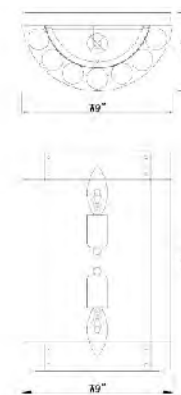

LX81W9CH
E12×2 Max40W