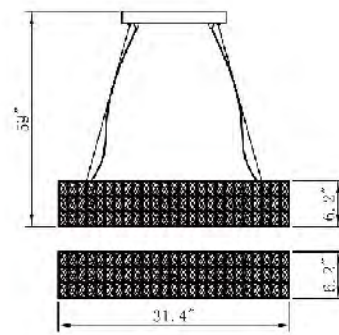

DIN04C31CH
LED 43W (Include)