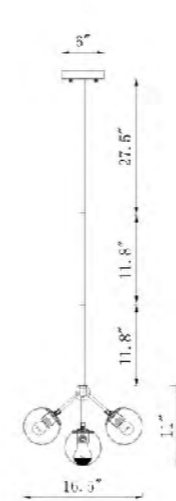

DU73
 SIZE: 10.6"W x 7.9"D x 22.6"H
 LAMP: 1/40W/E12

DU73SN
 SIZE: 10.6"W x 7.9"D x 22.6"H
 LAMP: 1/40W/E12

DU73
 DU73SN
 E12x1 Max40W

DU73L
 E26x1 Max60W

DU72
 DU72SN
 E12x1 Max40W

DU73L
 SIZE: 16.6"W x 11.8"D x 26.7"H
 LAMP: 1/60W/E26

MA11X BLK-SMK
SIZE:85"L×33"W×22"H
LAMP:8/60W/E26

MA11X SN
SIZE:85"L×33"W×22"H
LAMP:8/60W/E26

MA11X G
SIZE:85"L×33"W×22"H
LAMP:8/60W/E26

BE01
 SIZE:42"D×33"H
 LAMP:10/60W/E26

BE01
 E26×10 Max60W

BE03
 SIZE:37"D×21"H
 LAMP:5/60W/E26

BE02
 SIZE:37"D×21"H
 LAMP:5/60W/E26

BE02
 BE03
 E26×5 Max60W

DU03-3
SIZE:16.5"D×11"H
LAMP:5/25W/E26

DU02
SIZE:46.8"D×30.7"H
LAMP:2/25W/E26

DU03W
SIZE:8.7"W×5.7"D×19.8"H
LAMP:2/25W/E26

DU01
SIZE:55.5"D×34.6"H
LAMP:21/25W/E26

DU03GD
SIZE:39.3"D×18.7"H
LAMP:10/25W/E26

DU03
SIZE:39.3"D×18.7"H
LAMP:10/25W/E26

DU03W
E26×2 Max25W

DU03-3
E26×5 Max25W

DU03
DU03GD
E26×10 Max25W

DU02
E26×15 Max25W

DU01
E26×21 Max25W

DU103
 SIZE:20.9"D×16.5"H
 LAMP:10/40W/E12