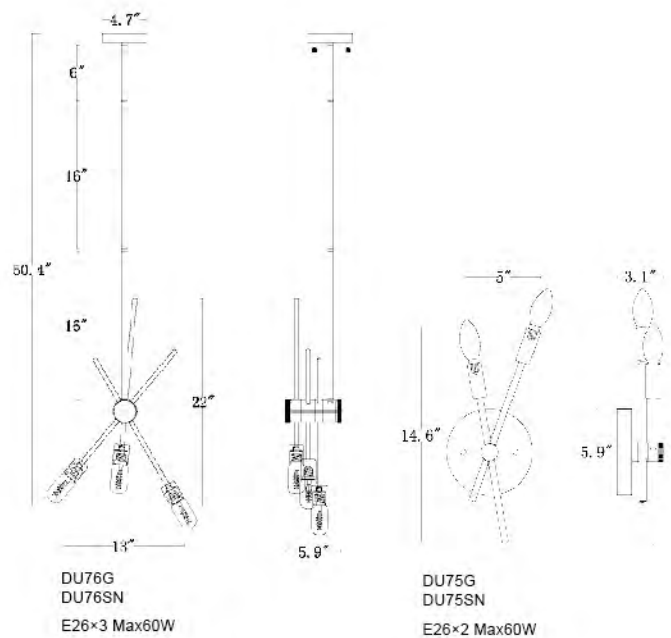

TR78C39BR
 SIZE:39.4"D×15.4"H
 LAMP:8/60W/E26

TR78C39BR
 E26×8 Max60W

TR77C35BR
 SIZE:35"D×11.2"H
 LAMP:6/60W/E26

TR76C30BR
 SIZE:31"D×7.3"H
 LAMP:4/60W/E26

TR76C30BR
 E26×4 Max60W

TR77C35BR
 E26×6 Max60W

TR76C30CH
 SIZE:31"D×7.3"H
 LAMP:4/60W/E26

TR76C30CH
 E26×4 Max60W

TR77C35CH
 SIZE:35"D×11.2"H
 LAMP:6/60W/E26

TR77C35CH
 E26×6 Max60W

DU76G
 SIZE:5.9"D×13"W×22"H
 LAMP:3/60W/E26

DU76SN
 SIZE:5.9"D×13"W×22"H
 LAMP:3/60W/E26

DU75SN
 SIZE:3.1"D×5"W×14.6"H
 LAMP:2/40W/E12

DU75G
 SIZE:3.1"D×5"W×14.6"H
 LAMP:2/40W/E12

DU77G
 SIZE:26.4"Dx5.9"H
 LAMP:6/60W/E26

DU77SN
 SIZE:26.4"Dx5.9"H
 LAMP:6/60W/E26

DU77G
 DU77SN
 E26x6 Max60W

DU105G
 SIZE:50.6"L×9"W×8.6"H
 LAMP:11/60W/E26

DU105 SHN
 SIZE:50.6"L×9"W×8.6"H
 LAMP:11/60W/E26