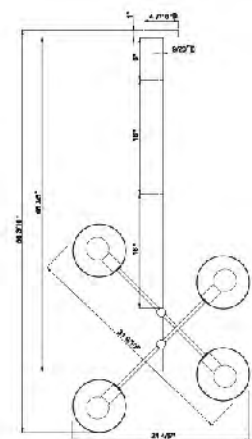

DU144C33CH
 SIZE:33.8"L×17.7"D×14.9"H
 LAMP:24/5W/G9 LED(NOT INCLUDE)

DU144C33G
 DU144C33CH
 G9×24 Max20W

TD31C23AB
 SIZE:23"D×21"H
 LAMP:6/40W/E12

DU110SMK
 SIZE:9.4"D×19.3"H
 LAMP:1/60W/E26

DU110COG
 SIZE:9.4"D×19.3"H
 LAMP:1/60W/E26

XCP7871-6
SIZE:50"L×27.9"W×10.6"H
LAMP:70W/LED 2700K

XCW7871-2
SIZE:5.9"W×8.27"D×23.6"H
LAMP:13W/LED 2700K

KD175182-4A
SIZE:46.85"L×3.5"W
LAMP:40W/LED 3000K

KD175182-4B
SIZE:46.85"L×3.5"W
LAMP:40W/LED 3000K

TR69C24BR
 SIZE:24.8"D×56.3"H
 LAMP:4/60W/E26

TR69C24BR
 E26×4 Max60W

TR70C24BR
 SIZE:24.8"D×60.6"H
 LAMP:6/60W/E26

TR70C24BR
 E26×6 Max60W

TR69C24CH
 SIZE:24.8"D×56.3"H
 LAMP:4/60W/E26

TR69C24CH
 E26×4 Max60W

TR70C24CH
 SIZE:24.8"D×60.6"H
 LAMP:6/60W/E26

TR70C24CH
 E26×6 Max60W

TR75C31BR
 SIZE:31.5"D×98.4"H
 LAMP:10/60W/E26

DU132C 28G
 SIZE:28.2"D×15.2"H
 LAMP:6/60W/E26

DU131C 22G
 SIZE:22.6"D×15.2"H
 LAMP:3/60W/E26