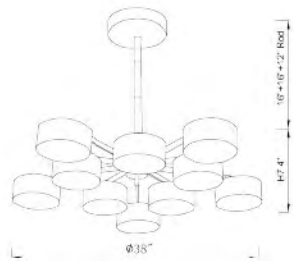

BE12
 SIZE:38"D×7.4"H
 LAMP:10/10W LED

BE11 WITH PIPES
 SIZE:24"D×7.4"H
 LAMP:5/10W LED

BE11
 SIZE:24"D×7.4"H
 LAMP:5/10W LED

BE12 WITH PIPES
 SIZE:38"D×7.4"H
 LAMP:10/10W LED

BE11 with pipes
 LED 10W×5 (Include)