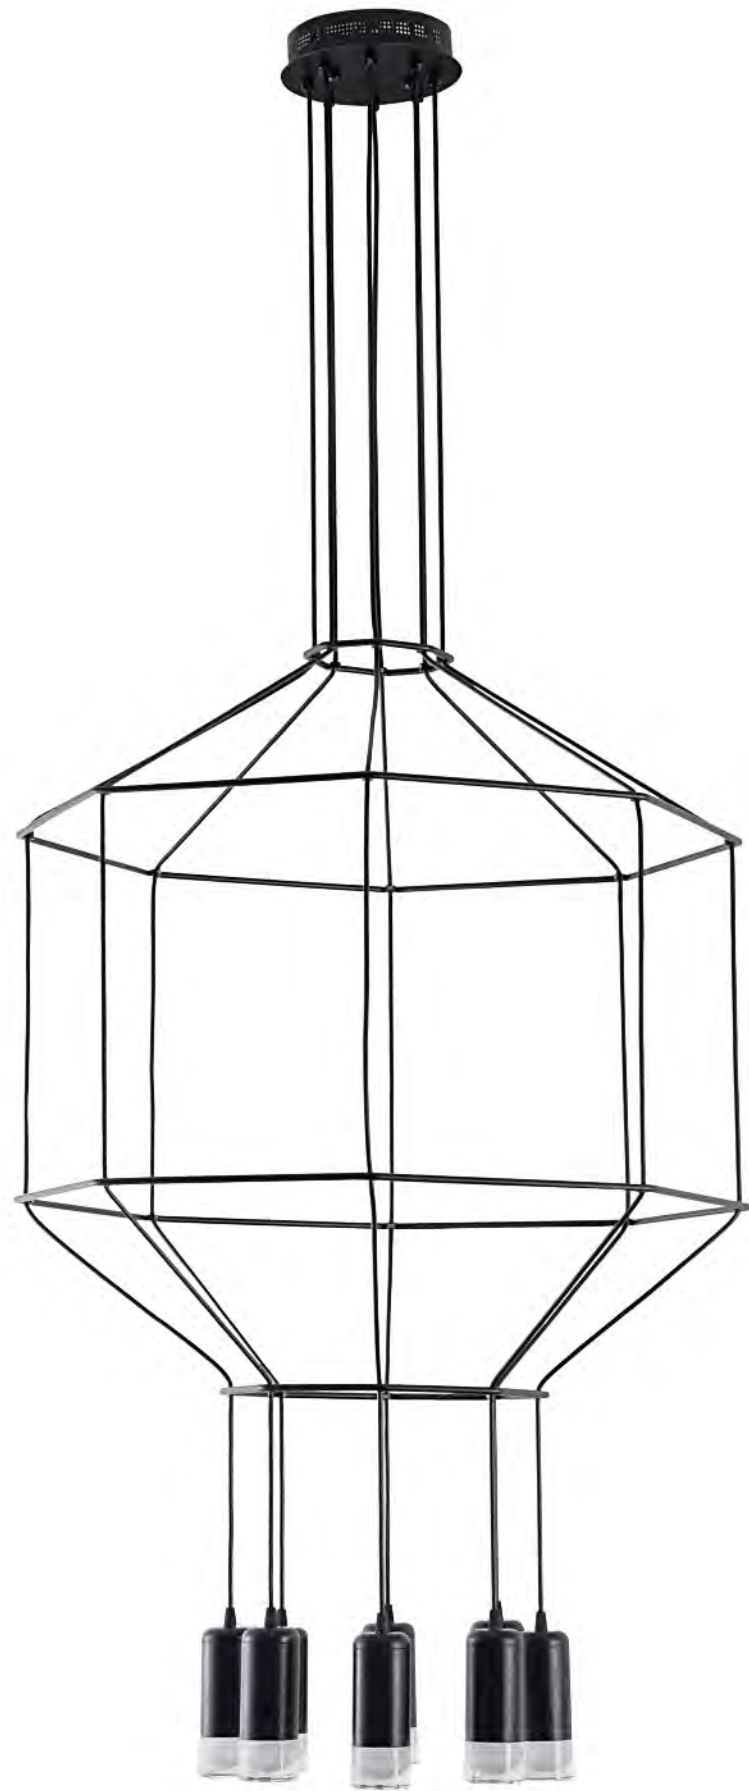

BEL01BLK(BLACK SHADE)
SIZE:12"L×17.5"W×47.6"H
LAMP:1/40W/E26
BEL01WH(WHITE SHADE)

ZP54
SIZE:31.5"L×31.5"W×70"H
LAMP:8/3W/LED