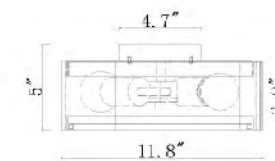

DU91
DU91 SHN
E12×3 Max40W