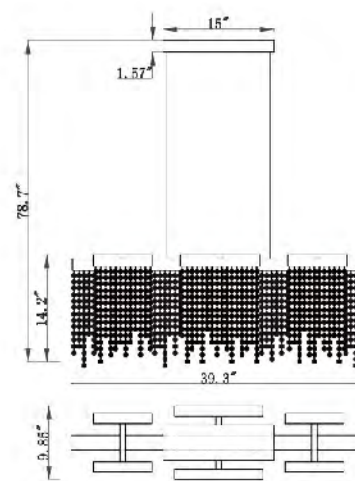

OC25C39CH
LED 48W (Include)