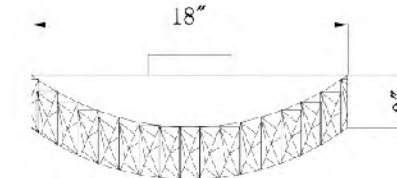

FT41W18CH
LED 11W 4000K (Include)