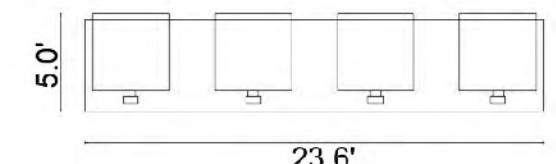

ZP12
G9×4 Max40W