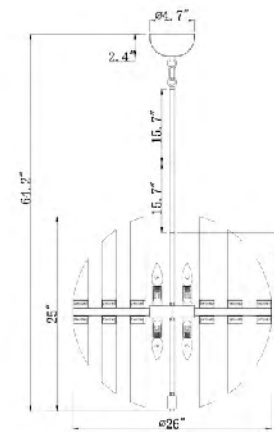

ZL28C25CO
ZL28C25CH
E12×10 Max40W