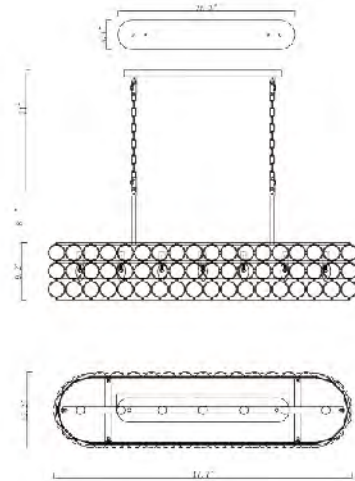

TR78C39BR
 SIZE:39.4"D×15.4"H
 LAMP:8/60W/E26

TR78C39BR
 E26×8 Max60W

TR77C35BR
 SIZE:35"D×11.2"H
 LAMP:6/60W/E26

TR76C30BR
 SIZE:31"D×7.3"H
 LAMP:4/60W/E26

TR76C30BR
 E26×4 Max60W

TR77C35BR
 E26×6 Max60W

TR76C30CH
 SIZE:31"D×7.3"H
 LAMP:4/60W/E26

DU75G
 SIZE:3.1"D×5"W×14.6"H
 LAMP:2/40W/E12

DU77G
 SIZE:26.4"Dx5.9"H
 LAMP:6/60W/E26

DU77SN
 SIZE:26.4"Dx5.9"H
 LAMP:6/60W/E26

DU77G
 DU77SN
 E26x6 Max60W

DU105G
 SIZE:50.6"L×9"W×8.6"H
 LAMP:11/60W/E26

DU105 SHN
 SIZE:50.6"L×9"W×8.6"H
 LAMP:11/60W/E26

MU72
 E12×7 Max40W

MU71
 SIZE:39.1"L×12.2"W×9.2"H
 LAMP:6/40W/E12
 MAGNIFYING GLASS LENS

MU70
 E12×6 Max40W

MU71
 E12×6 Max40W

MU70
 SIZE:25.9"D×9.2"H
 LAMP:6/40W/E12
 MAGNIFYING GLASS LENS

MU72CH
 SIZE:47.7"L×12.2"W×9.2"H
 LAMP:7/40W/E12
 MAGNIFYING GLASS LENS