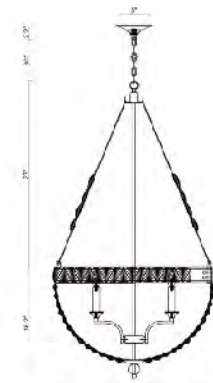

LA17
E12×6 Max40W