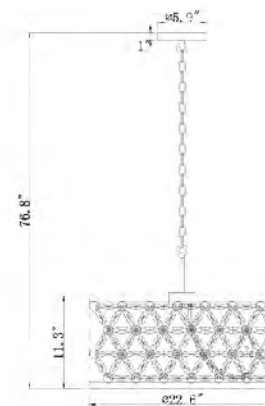

ZL33C22CH
ZL33C22CO
E12×6 Max40W