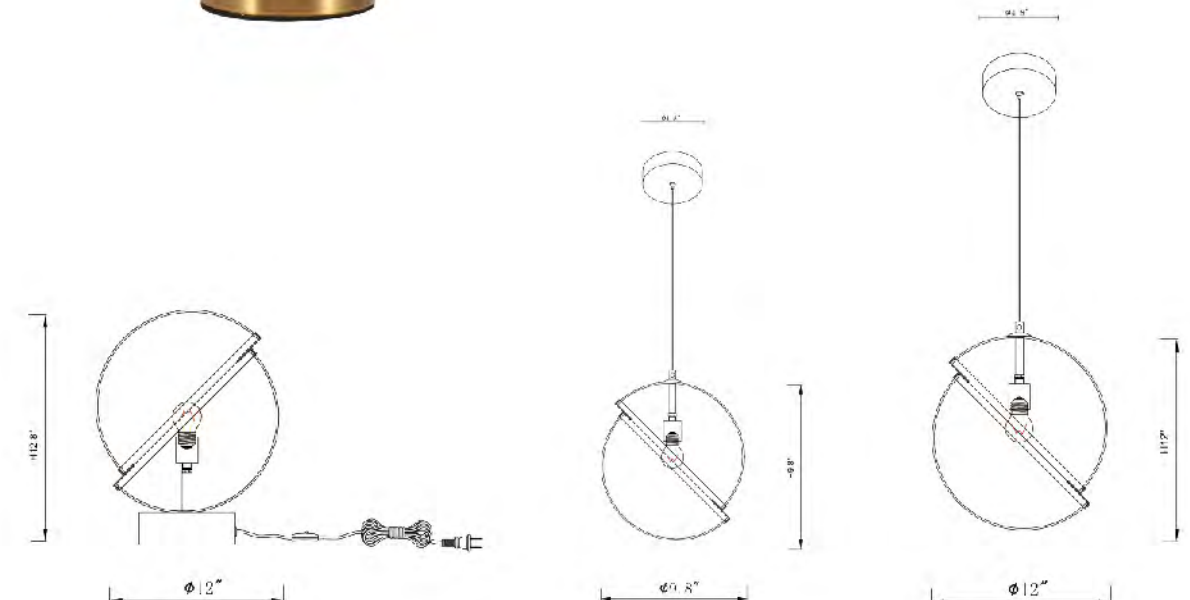

BE06
 SIZE: 9.8"D
 LAMP: 1/60W/E26

BE04
 SIZE: 18"L x 8"W x 9"H
 LAMP: 15W/LED

BE08
 SIZE: 12"D
 LAMP: 1/60W/E26

BE04
 LED 15W (Include)

SR21
 E26 x 1 Max60W

BE08
 E26 x 1 Max60W

BE06
 E26 x 1 Max60W

BE07
 E26 x 1 Max60W