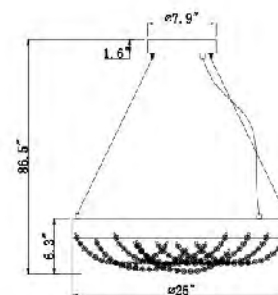

ZL26C25CO
ZL26C25CH
LED 54W (Include)