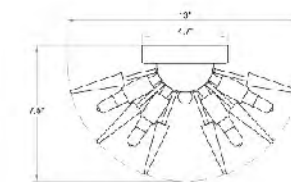

DP01 CH/SN
E12×6 Max40W