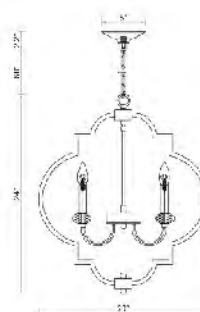

LA13
E12x6 Max40W