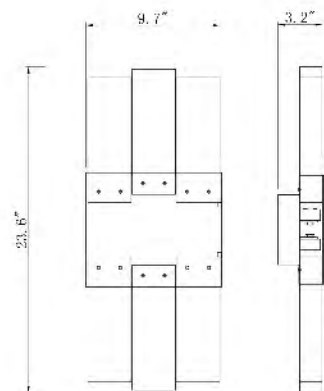

MU18
MU18 SN
LED 12W 3000K(include)