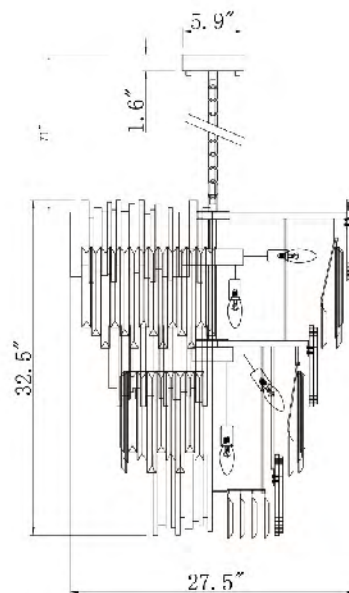

MU66
 MU66 SHN
 E12×42 Max40W

MU10
 SIZE:27.5"D×32.5"H
 LAMP:18/40W/E12
 CLEAR CRYSTAL

MU10
 MU10 CH
 E12×18 Max40W

MU10 CH
 SIZE:27.5"D×32.5"H
 LAMP:18/40W/E12
 CLEAR CRYSTAL

MU10-3
 SIZE:27.5"D×22.2"H
 LAMP:12/40W/E12
 CLEAR CRYSTAL