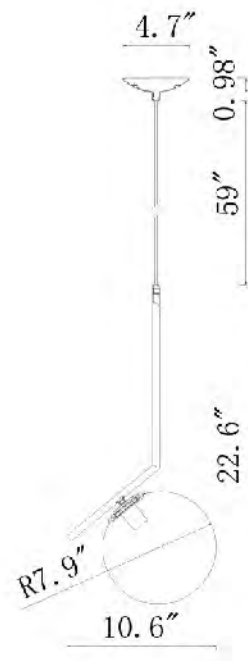

MU62
 SIZE:31.4"D+25.5"D×11.8-98.5"H
 LAMP:20/5W/G9 LED

MU62
 G9×20 Max5W(LED)

MU63
 G9×36 Max5W(LED)

MU63
 SIZE:37.7"D+31.4"D+25.5"D×19.7-98.5"H
 LAMP:36/5W/G9 LED

DU100G
 SIZE:28"D×13"H
 LAMP:3/40W/E12

DU100 SHN
 SIZE:28"D×13"H
 LAMP:3/40W/E12

DU100G
 DU100 SHN
 E12×3 Max40W

DU104G
 SIZE:9.8"W×11.8"H×10"D
 LAMP:1/40W/E12

DU104 SHN
 SIZE:9.8"W×11.8"H×10"D
 LAMP:1/40W/E12

DU104 BLK
 SIZE:9.8"W×11.8"H×10"D
 LAMP:1/40W/E12

DU104G
 DU104 SHN
 DU104 BLK
 E12×1 Max40W

DU73
 SIZE: 10.6"W x 7.9"D x 22.6"H
 LAMP: 1/40W/E12

DU73SN
 SIZE: 10.6"W x 7.9"D x 22.6"H
 LAMP: 1/40W/E12

DU73
 DU73SN
 E12x1 Max40W

DU73L
 E26x1 Max60W

DU72
 DU72SN
 E12x1 Max40W

DU73L
 SIZE: 16.6"W x 11.8"D x 26.7"H
 LAMP: 1/60W/E26

DU72SN
 SIZE: 11"W x 7.9"D x 8.8"H
 LAMP: 1/40W/E12

DU72
 SIZE: 11"W x 7.9"D x 8.8"H
 LAMP: 1/40W/E12

DU71
 SIZE: 15.7"W×11.8"D×64.3"H
 LAMP: 1/60W/E26

DU71SN
 SIZE: 15.7"W×11.8"D×64.3"H
 LAMP: 1/60W/E26