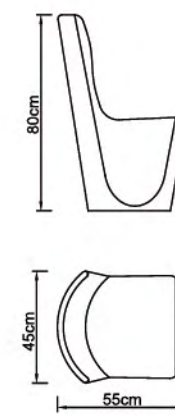

INDOOR/OUTDOOR USE

COLOR CHANGING

ZP101

Plastic shade
Remote control
LED RGBW 5-10 W

A++ A+ A

INDOOR/OUTDOOR USE

COLOR CHANGING

ZP106

ZP105

Plastic shade
Remote control
LED RGB 5-10 W

A++ A+ A