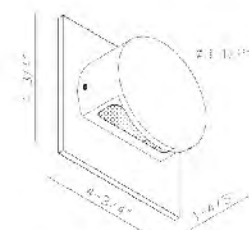

ALBLED219A
LED 3W (Include)