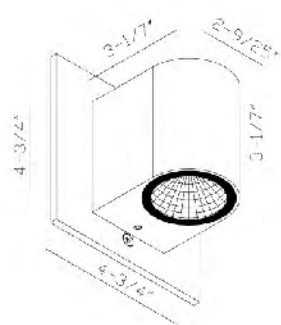

ALBLED182-1
LED 7W (Include)