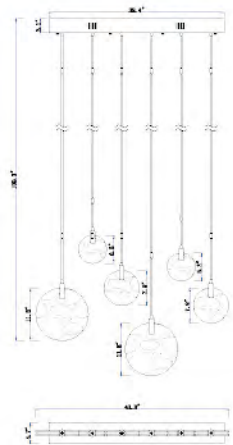

BE02
 SIZE:37"D×21"H
 LAMP:5/60W/E26

BE02
 BE03
 E26×5 Max60W

DU03-3
SIZE:16.5"D×11"H
LAMP:5/25W/E26

DU02
SIZE:46.8"D×30.7"H
LAMP:2/25W/E26

DU03W
SIZE:8.7"W×5.7"D×19.8"H
LAMP:2/25W/E26

DU01
SIZE:55.5"D×34.6"H
LAMP:21/25W/E26

SH03XC-SN
SIZE:40-63"Dx8.7"H
LAMP:10/40W/E12

FREE SHAPE ADJUSTABLE

DU33AB
SIZE:39.4"L×13.8"W×20"H
LAMP:42/40W/E12

DU33SN
SIZE:39.4"L×13.8"W×20"H
LAMP:42/40W/E12

BU01C43G
 SIZE:43.3"L×12.6"W×57"H
 LAMP:4/5W/GU10+26/3W/LED DIMMABLE

BU01C43G
 BU01C43G ROSE GOLD
 LED 98W (Include)

BU02C45G
 SIZE:45.2"L×13.7"W×59"H
 LAMP:10/3W/GU10 LED

BU02C45G
 GU10×10 LED 3W

BU06C43G
 SIZE:43.3"Lx4.7"Wx32.6"H
 LAMP:3/5W GU10+50W/LED 2700K DIMMABLE
 LENS:ALABASTER STONE

BU06C43G
 BU06C43CH
 LED 50W (Include)

BU06C43CH
 SIZE:43.3"Lx4.7"Wx32.6"H
 LAMP:3/5W GU10+50W/LED 2700K DIMMABLE
 LENS:ALABASTER STONE

BU04P11CH
 SIZE:11.8"D
 LAMP:11W/LED 2700K DIMMABLE
 LENS:ALABASTER STONE