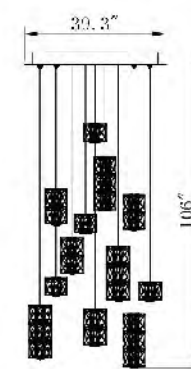

DIN02C19CH
LED 48W (Include)