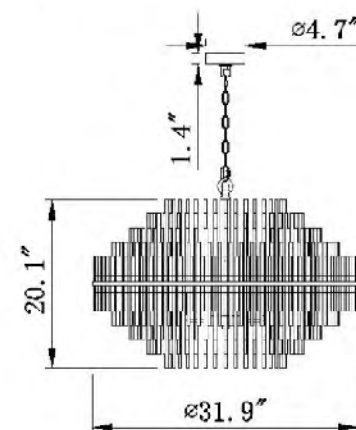

MSF05C31G
SIZE: 31.9"D x 20.1"H
LAMP: 6/40W/E12
CLEAR GLASS/BRASS & GUN METAL

KE3220-L13B
E12x6 Max40W