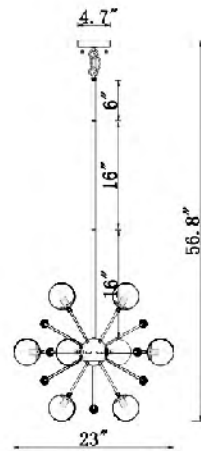

TR78C39BR
 SIZE:39.4"D×15.4"H
 LAMP:8/60W/E26

TR78C39BR
 E26×8 Max60W

TR77C35BR
 SIZE:35"D×11.2"H
 LAMP:6/60W/E26

TR76C30BR
 SIZE:31"D×7.3"H
 LAMP:4/60W/E26

TR76C30BR
 E26×4 Max60W

TR77C35BR
 E26×6 Max60W

TR76C30CH
 SIZE:31"D×7.3"H
 LAMP:4/60W/E26

DU75G
 SIZE:3.1"D×5"W×14.6"H
 LAMP:2/40W/E12

DU77G
 SIZE:26.4"Dx5.9"H
 LAMP:6/60W/E26

DU77SN
 SIZE:26.4"Dx5.9"H
 LAMP:6/60W/E26

DU77G
 DU77SN
 E26x6 Max60W

DU105G
 SIZE:50.6"L×9"W×8.6"H
 LAMP:11/60W/E26

DU105 SHN
 SIZE:50.6"L×9"W×8.6"H
 LAMP:11/60W/E26

GA74S
 SIZE:22"D
 LAMP:12/1.5W/G4 LED

GA74
 G4x30 (1.5W) LED

GA74S
 G4x12 (1.5W) LED

DU85
 SIZE:23"D×23"H
 LAMP:11/25W/G9

DU85
 G9×11 Max25W

MSF07C 23CH
 SIZE:23.6"D×17.7"H
 LAMP:19/25W/G9

MSF06C 23G
 MSF07C 23CH
 G9×19 Max25W

MSF06C 23G
 SIZE:23.6"D×17.7"H
 LAMP:19/25W/G9

DU120CH
 SIZE:29.9"D
 LAMP:8/40W/E12

GL60
 SIZE:33.5"D×33.5"H
 LAMP:24/40W/E12

DU99
 SIZE:34.4"D×35.8"H
 LAMP:22/60W/E26

GL62
 SIZE:33.5"D×76.6"H
 LAMP:20/25W/E26