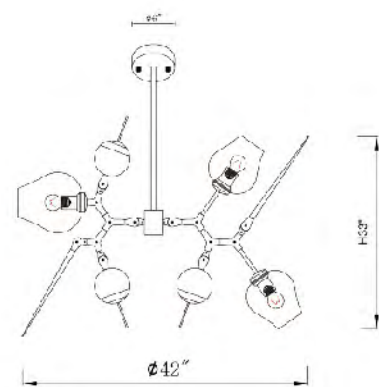

SH02C
 SIZE:45"L×16"W
 LAMP:5/60W/E26

SH02 CH-C
 SIZE:45"L×16"W
 LAMP:5/60W/E26

SH02C
 SH02 CH-C
 E26×5 Max60W

DU101G
 SIZE:45.3"D×30.3"H
 LAMP:9/60W/E26

DU101G
 E26×9 Max60W

MA11X BLK-AMBER
SIZE:85"L×33"W×22"H
LAMP:8/60W/E26

MA11X BLK-SMK
SIZE:85"L×33"W×22"H
LAMP:8/60W/E26

MA11X SN
SIZE:85"L×33"W×22"H
LAMP:8/60W/E26

MA11X G
SIZE:85"L×33"W×22"H
LAMP:8/60W/E26

BE01
 SIZE:42"D×33"H
 LAMP:10/60W/E26

BE01
 E26×10 Max60W

BE03
 SIZE:37"D×21"H
 LAMP:5/60W/E26

BE02
 SIZE:37"D×21"H
 LAMP:5/60W/E26

BE02
 BE03
 E26×5 Max60W

DU03-3
SIZE:16.5"D×11"H
LAMP:5/25W/E26

DU02
SIZE:46.8"D×30.7"H
LAMP:2/25W/E26

DU03W
SIZE:8.7"W×5.7"D×19.8"H
LAMP:2/25W/E26

DU01
SIZE:55.5"D×34.6"H
LAMP:21/25W/E26

DU03GD
SIZE:39.3"D×18.7"H
LAMP:10/25W/E26

DU03
SIZE:39.3"D×18.7"H
LAMP:10/25W/E26

DU03W
E26×2 Max25W

DU03-3
E26×5 Max25W

DU03
DU03GD
E26×10 Max25W

DU02
E26×15 Max25W

DU01
E26×21 Max25W

DU103
 SIZE:20.9"D×16.5"H
 LAMP:10/40W/E12