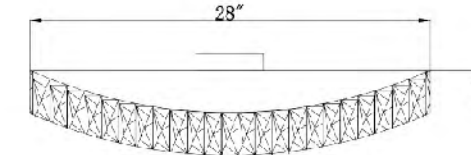

FT42W28CH
LED 18W 4000K (Include)