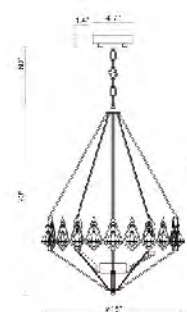

LA15
 E12×4 Max25W

LA10
 G9×4 Max40W

LA17
 E12×6 Max40W

LA18
 E12×6 Max40W

LA13
 SIZE: 20"D x 20"H
 LAMP: 6/40W/E12

LA16
 SIZE: 18"D x 20"H
 LAMP: 6/40W/E12

KJ03
 SIZE: 25"D x 30"H
 LAMP: 6/40W/E12

LA22
 SIZE: 16"D x 23"H
 LAMP: 4/40W/E12