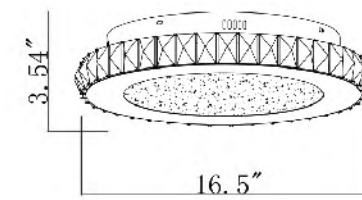

FT17
 SIZE:12.9"L×12.9"W×3.54"H
 LAMP:LED/15W/4000K
CRYSTAL&BEADS CENTER

FT16
 SIZE:16.5"D×3.54"H
 LAMP:LED/24W/4000K
CRYSTAL&BEADS CENTER

FT17
 LED 15W 4000K (Include)

FT18
 LED 24W 4000K (Include)

FT15
 LED 12W 4000K (Include)