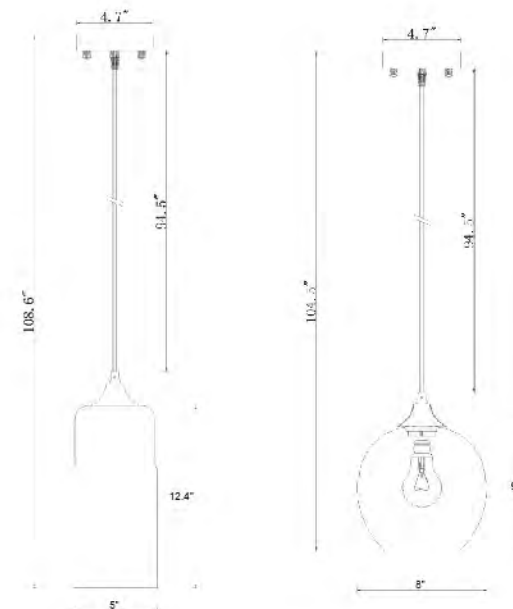

DU126A
 SIZE:5.5"D
 LAMP:1/20W/G9
CHAMPAGNE GLASS

DU126C
 SIZE:5.5"D
 LAMP:1/20W/G9
CLEAR GLASS

DU126SMK
 SIZE:5.5"D
 LAMP:1/20W/G9
SMOKY GLASS

DU126A
 DU126C
 DU126SMK
 G9x1 Max20W

DU67 WH
 SIZE:5"Dx12.4"H
 LAMP:1/60W/E26