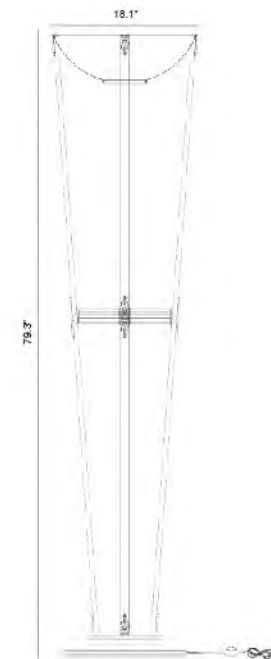

GARDE10 CUSTOM
E26×1 Max60W