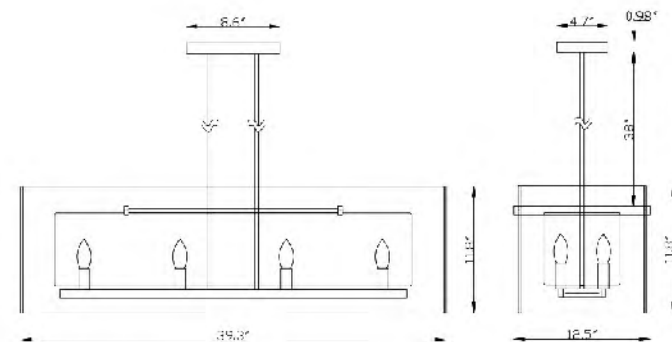

SR15
SIZE:13.8"L×63"H
LAMP:1/2W/LED
REMOVABLE PLASTIC SHADE BIRD

SR16
SIZE:13.8"L×32.7"H
LAMP:1/2W/LED
REMOVABLE PLASTIC SHADE BIRD

TD18CH
E12x8 Max40W