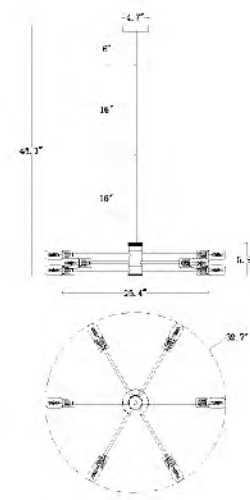

TR78C39BR
 SIZE:39.4"D×15.4"H
 LAMP:8/60W/E26

TR78C39BR
 E26×8 Max60W

TR77C35BR
 SIZE:35"D×11.2"H
 LAMP:6/60W/E26

TR76C30BR
 SIZE:31"D×7.3"H
 LAMP:4/60W/E26

TR76C30BR
 E26×4 Max60W

TR77C35BR
 E26×6 Max60W

TR76C30CH
 SIZE:31"D×7.3"H
 LAMP:4/60W/E26

TR76C30CH
 E26×4 Max60W

TR77C35CH
 SIZE:35"D×11.2"H
 LAMP:6/60W/E26

TR77C35CH
 E26×6 Max60W

DU76G
 SIZE:5.9"D×13"W×22"H
 LAMP:3/60W/E26

DU76SN
 SIZE:5.9"D×13"W×22"H
 LAMP:3/60W/E26

DU75SN
 SIZE:3.1"D×5"W×14.6"H
 LAMP:2/40W/E12

DU75G
 SIZE:3.1"D×5"W×14.6"H
 LAMP:2/40W/E12

DU77G
 SIZE:26.4"Dx5.9"H
 LAMP:6/60W/E26

DU77SN
 SIZE:26.4"Dx5.9"H
 LAMP:6/60W/E26

DU77G
 DU77SN
 E26x6 Max60W

DU105G
 SIZE:50.6"L×9"W×8.6"H
 LAMP:11/60W/E26

DU105 SHN
 SIZE:50.6"L×9"W×8.6"H
 LAMP:11/60W/E26

TM02
 SIZE:31.5"D×12.8"H
 LAMP:20/4W/E12 LED T25 2700K

TM01
 SIZE:31.5"D×12.8"H
 LAMP:20/4W/E12 LED T25 2700K

TM01
 TM02
 TM02 BLK
 E12×20 LED 4W

ZL30C27CH
 SIZE:27.6"D×22.2"H
 LAMP:8/40W/E12

ZL30C27CO
 SIZE:27.6"D×22.2"H
 LAMP:8/40W/E12