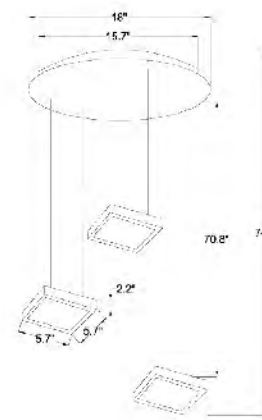

JP16
LED 18W (Include)