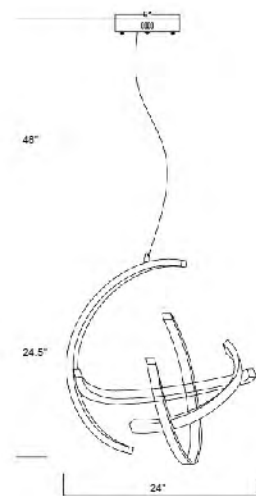

GARDE02 CUSTOM
LED 38W 3000K (Include)