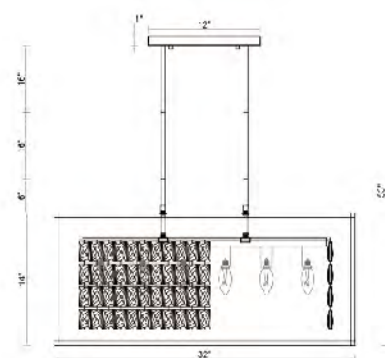

LA12
E12 x 12 Max 40W