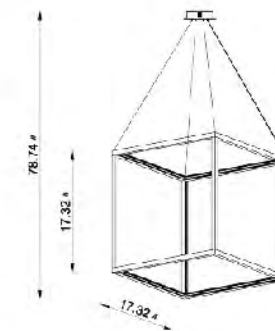

NL39 CH
LED 48W 3000K (Include)