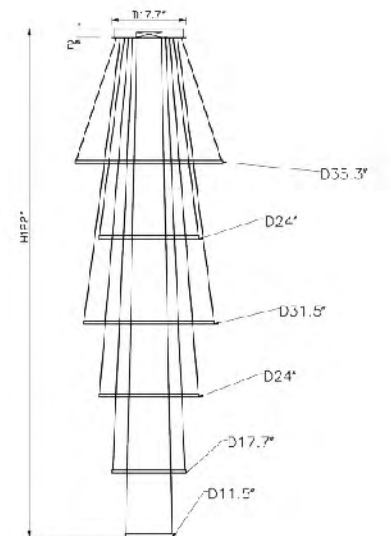

TR35
LED 228W 3000K