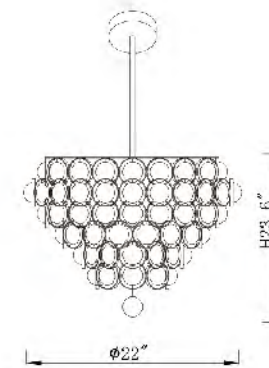

DU125
 G9×16 Max20W

DU128C 15CH
 E26×4 Max60W

DU124
 SIZE:9.8"W×4.7"D×15.8"H
 LAMP:2/20W/G9

DU128C 15CH
 SIZE:16"D×2"H
 LAMP:4/60W/E26

DU124
 G9×2 Max20W

DU144C33G
 SIZE:33.8"L×17.7"D×14.9"H
 LAMP:24/5W/G9 LED(NOT INCLUDE)

DU75G
 SIZE:3.1"D×5"W×14.6"H
 LAMP:2/40W/E12

DU77G
 SIZE:26.4"Dx5.9"H
 LAMP:6/60W/E26

DU77SN
 SIZE:26.4"Dx5.9"H
 LAMP:6/60W/E26

DU77G
 DU77SN
 E26x6 Max60W

DU105G
 SIZE:50.6"L×9"W×8.6"H
 LAMP:11/60W/E26

DU105 SHN
 SIZE:50.6"L×9"W×8.6"H
 LAMP:11/60W/E26

FL38
 SIZE:27.6"L×18.1"W
 LAMP:4/5W/LED 3000K

FL38
 LED 4×5W 3000K (Include)

FL37
 SIZE:20.9"L×17.7"W
 LAMP:2/6W/LED 3000K

FL37
 LED 2×6W 3000K (Include)

FL36
 SIZE:39.5"D×51"H
 LAMP:11/3W/LED 3000K

FL36
 LED 11×3W 3000K (Include)

ZL21C23CH
 SIZE:23.6"D×7.1"H
 LAMP:6/40W/E12

ZL22W12MN
 E12×6 Max40W

BE13
 SIZE:22"D×23.6"H
 LAMP:6/40W/G9

BE13
 G9×6 Max40W

ZL22W12MN
 G9×4 Max40W

ZL22W12MN
 SIZE:12.6"W×5.5"D×12.6"H
 LAMP:4/40W/G9

MN41SN(SATIN NICKEL)
SIZE:78"D
LAMP:492/0.3W/LED 3000K