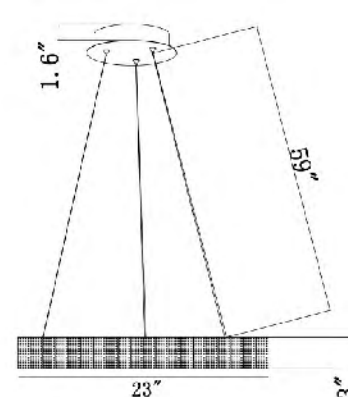

FT37C23CH
LED 26W 4000K (Include)