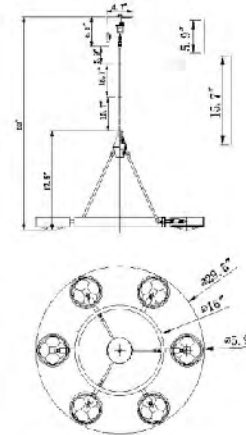

MSF02C29BR
G9×6 LED 5W