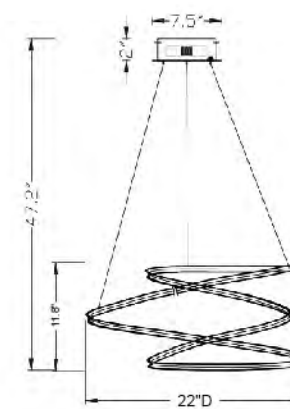

OC10C22SC
OC10C22WH
LED 50W (Include)