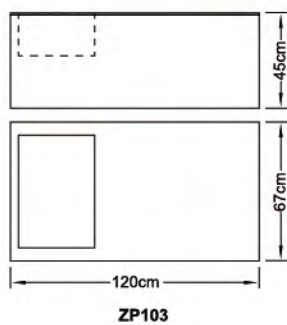

INDOOR/OUTDOOR USE COLOR CHANGING

Plastic shade
Remote control
LED RGBW 5W
A++ A+ A

E27 Max 20W

A

ZP103

Plastic shade
Remote control
LED RGBW 5-10 W
A++ A+ A

INDOOR/OUTDOOR USE FURNITURE

COLOR CHANGING

Plastic shade
Remote control
LED RGBW 5-10 W