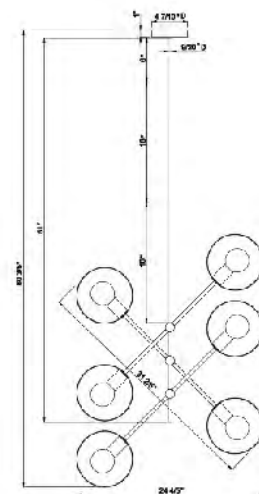

BE02
 SIZE:37"D×21"H
 LAMP:5/60W/E26

BE02
 BE03
 E26×5 Max60W

DU03-3
SIZE:16.5"D×11"H
LAMP:5/25W/E26

DU02
SIZE:46.8"D×30.7"H
LAMP:2/25W/E26

DU03W
SIZE:8.7"W×5.7"D×19.8"H
LAMP:2/25W/E26

DU01
SIZE:55.5"D×34.6"H
LAMP:21/25W/E26

DU144C33CH
 SIZE:33.8"L×17.7"D×14.9"H
 LAMP:24/5W/G9 LED(NOT INCLUDE)

DU144C33G
 DU144C33CH
 G9×24 Max20W

TD31C23AB
 SIZE:23"D×21"H
 LAMP:6/40W/E12

DU110SMK
 SIZE:9.4"D×19.3"H
 LAMP:1/60W/E26

DU110COG
 SIZE:9.4"D×19.3"H
 LAMP:1/60W/E26

XCP7871-6
SIZE:50"L×27.9"W×10.6"H
LAMP:70W/LED 2700K

XCW7871-2
SIZE:5.9"W×8.27"D×23.6"H
LAMP:13W/LED 2700K

KD175182-4A
SIZE:46.85"L×3.5"W
LAMP:40W/LED 3000K

KD175182-4B
SIZE:46.85"L×3.5"W
LAMP:40W/LED 3000K

TR69C24BR
 SIZE:24.8"D×56.3"H
 LAMP:4/60W/E26

TR69C24BR
 E26×4 Max60W

TR70C24BR
 SIZE:24.8"D×60.6"H
 LAMP:6/60W/E26

TR70C24BR
 E26×6 Max60W

TR69C24CH
 SIZE:24.8"D×56.3"H
 LAMP:4/60W/E26

TR69C24CH
 E26×4 Max60W