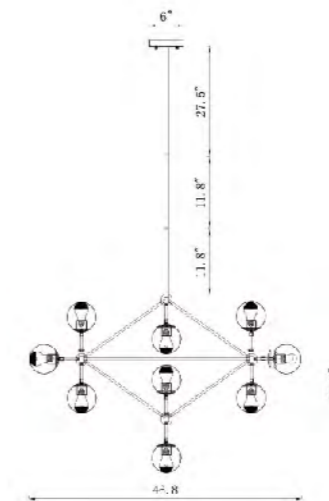

BE02
 SIZE:37"D×21"H
 LAMP:5/60W/E26

BE02
 BE03
 E26×5 Max60W

DU03-3
SIZE:16.5"D×11"H
LAMP:5/25W/E26

DU02
SIZE:46.8"D×30.7"H
LAMP:2/25W/E26

DU03W
SIZE:8.7"W×5.7"D×19.8"H
LAMP:2/25W/E26

DU01
SIZE:55.5"D×34.6"H
LAMP:21/25W/E26

DU03GD
SIZE:39.3"D×18.7"H
LAMP:10/25W/E26

DU03
SIZE:39.3"D×18.7"H
LAMP:10/25W/E26

DU03W
E26×2 Max25W

DU03-3
E26×5 Max25W

DU03
DU03GD
E26×10 Max25W

DU02
E26×15 Max25W

DU01
E26×21 Max25W

DU103
 SIZE:20.9"D×16.5"H
 LAMP:10/40W/E12

DU102
 SIZE:20.9"D×16.5"H
 LAMP:10/40W/E12

DU102
 DU103
 E12×10 Max40W

DU109
 E26×8 Max60W

DU109
 SIZE:18.1"D×35.4"H
 LAMP:8/60W/E26

DU93
 SIZE:34.9"D×25.8"H
 LAMP:8/40W/E12

DU94
 SIZE:31.9"L×8.3"W×11.6"H
 LAMP:4/60W/E26

CL02
 SIZE:34.9"D×25.8"H
 LAMP:8/40W/E12

DU95
 SIZE:14.6"L×7.5"W×11.2"H
 LAMP:2/60W/E26

DU96
 SIZE:7.5"W×5.9"D×11.2"H
 LAMP:1/60W/E26

DU127
 SIZE:8.5"W×5.9"D×16.5"H
 LAMP:1/60W/E26

MSF01 C47G
 SIZE:47.2"D×18.1"H
 LAMP:8/3W/G4 LED 120V 3000K