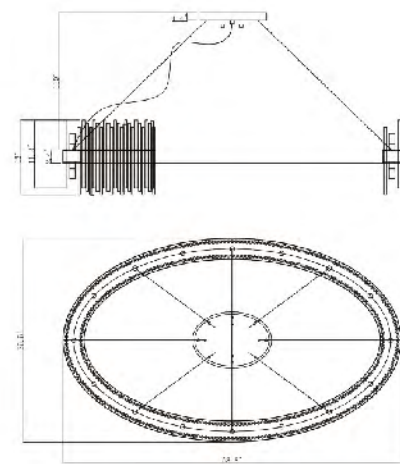

MU57 OVAL
G9×32 LED 5W