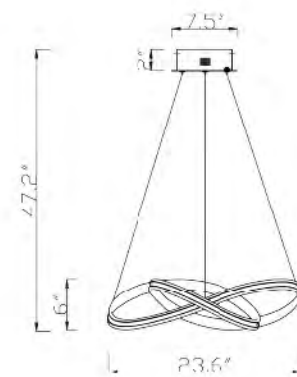

OC08C27CH
 SIZE:27.5"D×9"H
 LAMP:92W/LED 3000K DIMMABLE

OC08C27CH
 OC08C27G
 LED 92W (Include)

OC09C23CH
 SIZE:23.6"D×6"H
 LAMP:36W/LED 3000K DIMMABLE

OC09C23G
 SIZE:23.6"D×6"H
 LAMP:36W/LED 3000K DIMMABLE