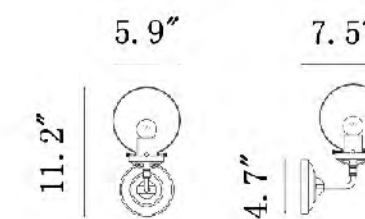

BE02
 SIZE:37"D×21"H
 LAMP:5/60W/E26

BE02
 BE03
 E26×5 Max60W

DU03-3
SIZE:16.5"D×11"H
LAMP:5/25W/E26

DU02
SIZE:46.8"D×30.7"H
LAMP:2/25W/E26

DU03W
SIZE:8.7"W×5.7"D×19.8"H
LAMP:2/25W/E26

DU01
SIZE:55.5"D×34.6"H
LAMP:21/25W/E26

DU03GD
SIZE:39.3"D×18.7"H
LAMP:10/25W/E26

DU03
SIZE:39.3"D×18.7"H
LAMP:10/25W/E26

DU03W
E26×2 Max25W

DU03-3
E26×5 Max25W

DU03
DU03GD
E26×10 Max25W

DU02
E26×15 Max25W

DU01
E26×21 Max25W

DU103
 SIZE:20.9"D×16.5"H
 LAMP:10/40W/E12

DU102
 SIZE:20.9"D×16.5"H
 LAMP:10/40W/E12

DU102
 DU103
 E12×10 Max40W

DU109
 E26×8 Max60W

DU109
 SIZE:18.1"D×35.4"H
 LAMP:8/60W/E26

DU93
 SIZE:34.9"D×25.8"H
 LAMP:8/40W/E12

DU94
 SIZE:31.9"L×8.3"W×11.6"H
 LAMP:4/60W/E26

CL02
 SIZE:34.9"D×25.8"H
 LAMP:8/40W/E12

DU95
 SIZE:14.6"L×7.5"W×11.2"H
 LAMP:2/60W/E26

DU96
 SIZE:7.5"W×5.9"D×11.2"H
 LAMP:1/60W/E26

DU127
 SIZE:8.5"W×5.9"D×16.5"H
 LAMP:1/60W/E26

MSF01 C47G
 SIZE:47.2"D×18.1"H
 LAMP:8/3W/G4 LED 120V 3000K