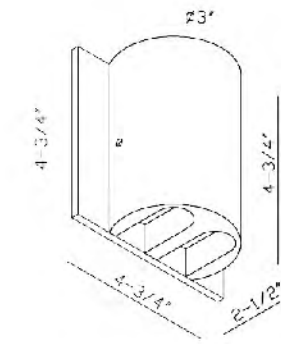

ALBLED227-B
ALBLED227-W
LED 8W (Include)