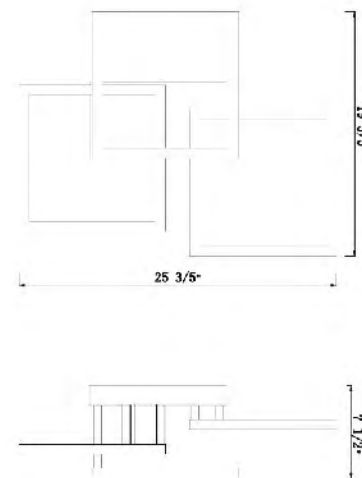

TR38 GD
LED 36W 3000K (Include)