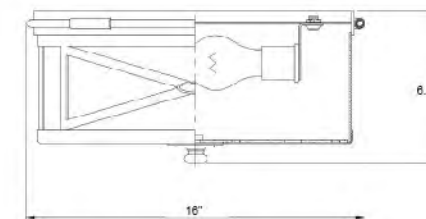

255421-1
E26×3 Max60W