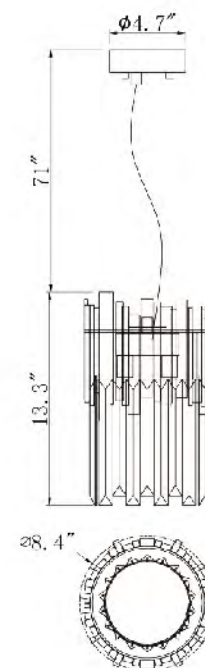

MU59 SHN
G9×3 LED 5W