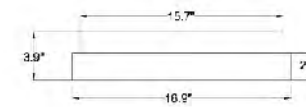

JP15
LED 45W (Include)