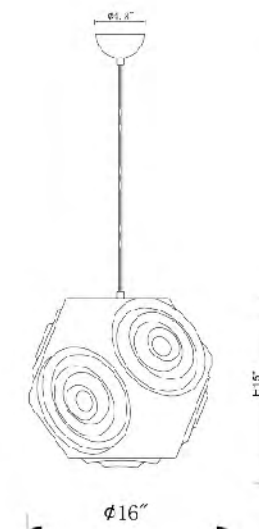

BE05
E26x1 Max60W