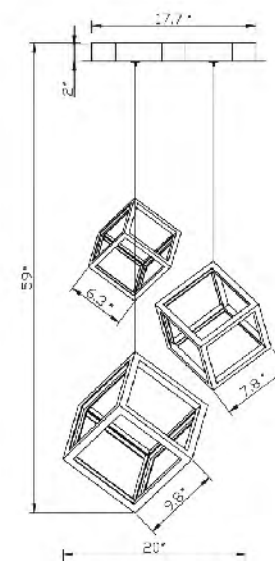

OC02C22G
OC02C22N
LED 80W 3000K (Include)