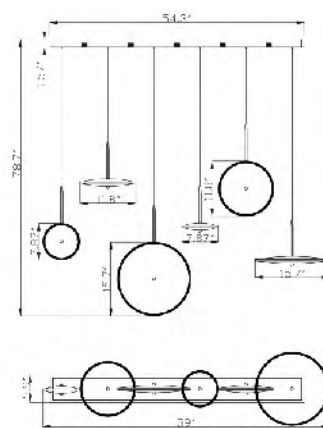

OC23C59G
LED 55W (Include)