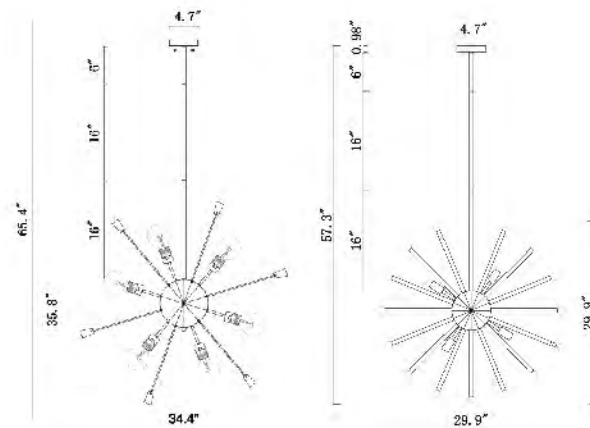

DU99
E26×22 Max60W

DU120CH
E12×8 Max40W