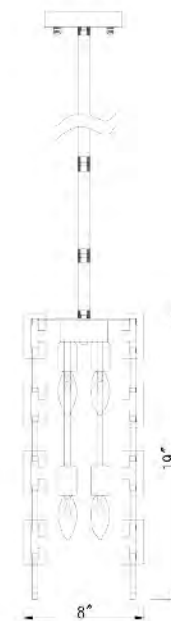

LX54 PCH
LX54 PAB
LX54 P CL+FST
E12×4 Max40W