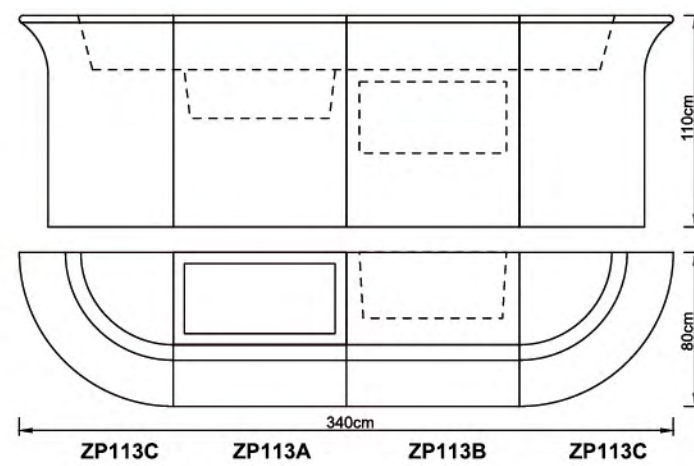

ZP113
Plastic shade
Remote control
LED RGB 10 W
A++ A+ A