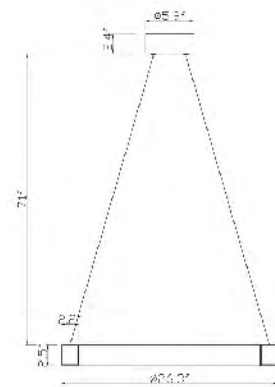

MU30B CH
LED 60W 3000K (Include)