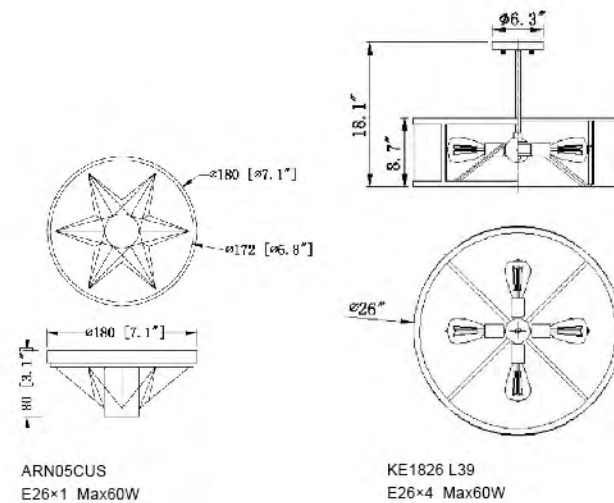

ARN05CUS
E26×1 Max60W

KE1826 L39
E26×4 Max60W