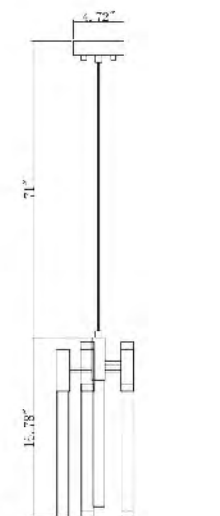

MU78 CH
SIZE: 7.86"D×16.78"H
LAMP: 5/5W/G9 LED
GLASS TUBE/CHROME FRAME

MU78
MU78CH
G9×5 LED 5W