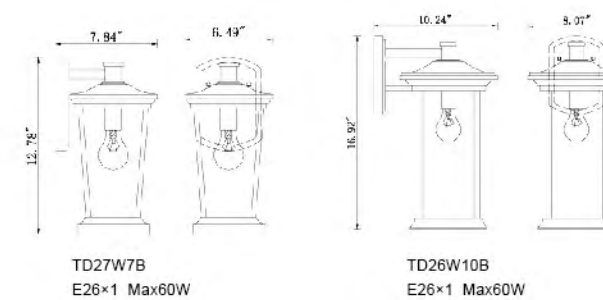

4"LED PANEL W/EXTERNAL DRIVER