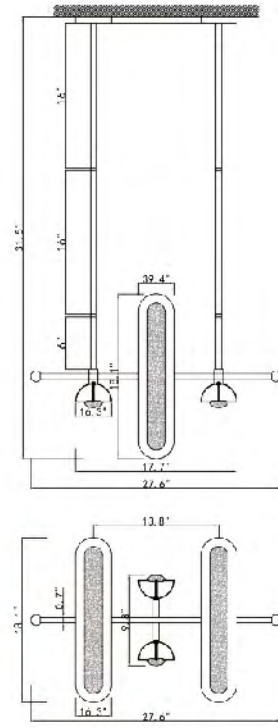

FL38
LED 4×5W 3000K (Include)