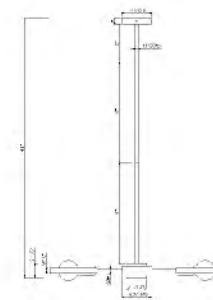

TR73C27BR
E26×4 MAX60W