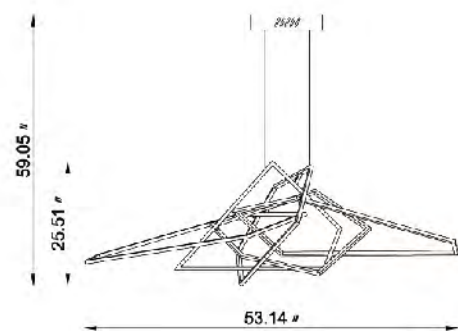

NL44G-S
NL44CH-S
LED 80W 3000K (Include)