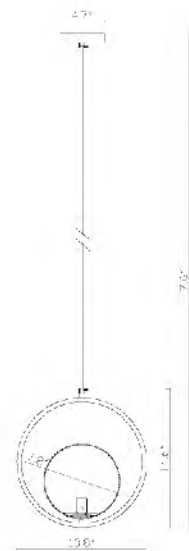

DU153P10G
 SIZE: 13.8"D×14.6"H
 LAMP: 1/60W/E26

DU153P10G
 E26×1 Max60W

DU152P19G
 SIZE: 7.8"D×20.6"H
 LAMP: 1/60W/E26

DU152P19G
 E26×1 Max60W

DU154P21G
 E26×1 Max60W

DU154P21G
 SIZE: 10.2"D×21.3"H
 LAMP: 1/5W/GU10 LED