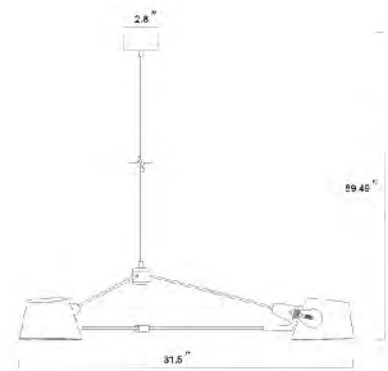

DLS11C36B
E26×3 Max60W