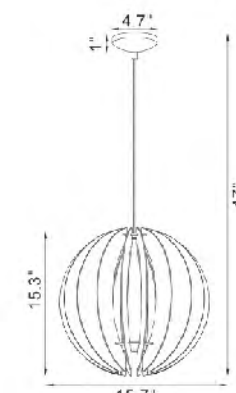

JU03C15W
E26×1 Max60W