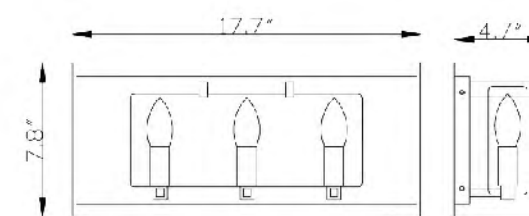

TD18CH
 SIZE:39.3"Lx12.5"Wx11.8"H
 LAMP:8/40W/E12
 CLEAR ACRYLIC/CHROME FRAME

TD18CH
 E12x8 Max40W

TD16CH
 SIZE:17.7"Lx7.8"Hx4.7"D
 LAMP:3/40W/E12
 CLEAR ACRYLIC/CHROME FRAME

TD17CH
 SIZE:29.5"Lx7.8"Hx4.7"D
 LAMP:5/40W/E12
 CLEAR ACRYLIC/CHROME FRAME