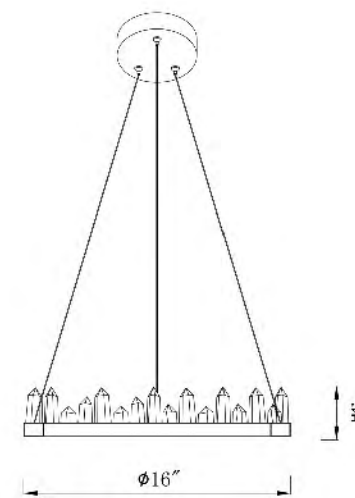

BE14
LED 40W (Include)