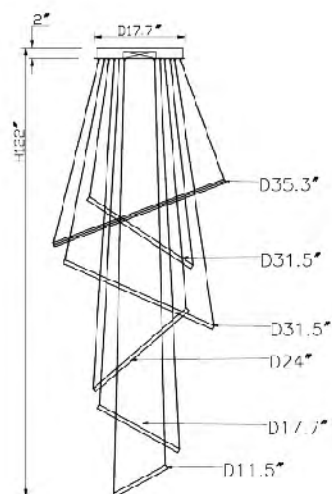

TR35 CH
LED 228W 3000K