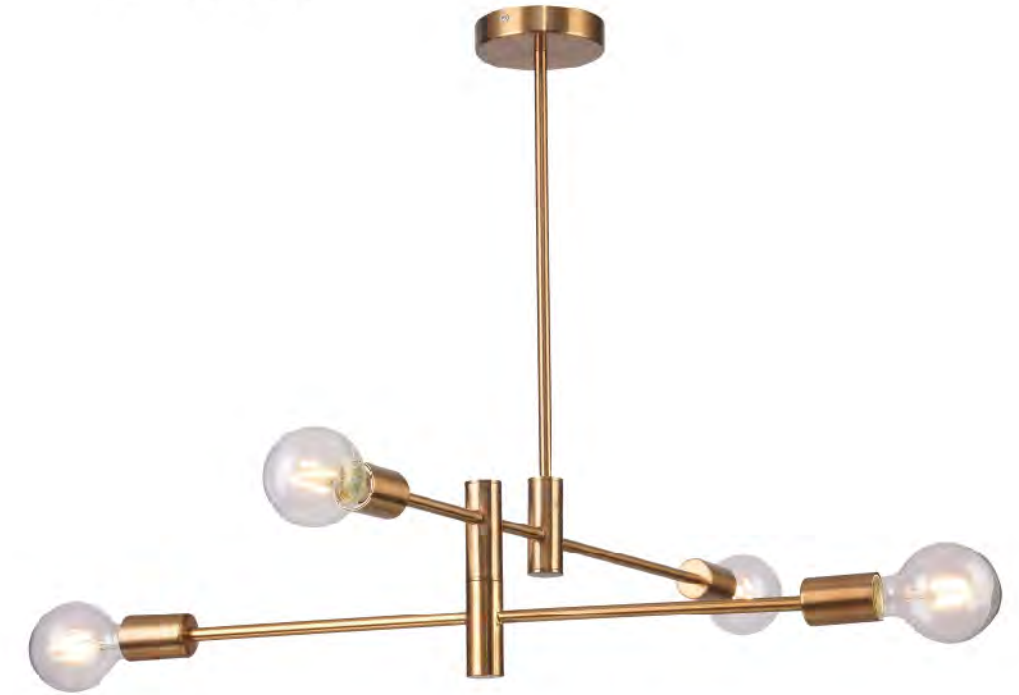

TR74C43BR
 SIZE:43.3"D×7.4"H
 LAMP:8/60W/E26

TR74C43BR
 E26×8 MAX60W

TR73C27BR
 SIZE:27.5"D×7.4"H
 LAMP:4/60W/E26

TR73C27BR
 E26×4 MAX60W

TR71W7BR
 E26×1 MAX60W

TR72W17BR
 E26×2 MAX60W

TR72W17BR
 SIZE:17.7"L×21.8"H×2.9"D
 LAMP:2/60W/E26

TR71W7BR
 SIZE:7.4"L×23.2"H×2.9"D
 LAMP:1/60W/E26

XCP9769-6
SIZE:33.5"L×29.5"W×7.08"H
LAMP:6/3W/G9 LED

XCP9769-8
SIZE:42.1"L×37"W×9.84"H
LAMP:8/3W/G9 LED

MSF03C37BR
 SIZE:37.8"L×14.1"W×16.3"H
 LAMP:6/5W/G9 LED

MSF03C37BR
 G9×6 LED 5W

MSF02C29BR
 SIZE:29.5"D×17.5"H
 LAMP:6/5W/G9 LED

MSF02C29BR
 G9×6 LED 5W

KE145B/L 16
 SIZE:13.8"D×4.8"H
 LAMP:1/60W/E26

KE145MB/L 17B
 KE145B/L 16
 E26×1 Max60W

KE145MB/L 17B
 SIZE:13.8"D×4.8"H
 LAMP:1/60W/E26

TR78C39BR
 SIZE:39.4"D×15.4"H
 LAMP:8/60W/E26

TR78C39BR
 E26×8 Max60W

TR77C35BR
 SIZE:35"D×11.2"H
 LAMP:6/60W/E26

TR76C30BR
 SIZE:31"D×7.3"H
 LAMP:4/60W/E26

TR76C30BR
 E26×4 Max60W

TR77C35BR
 E26×6 Max60W

TR76C30CH
 SIZE:31"D×7.3"H
 LAMP:4/60W/E26