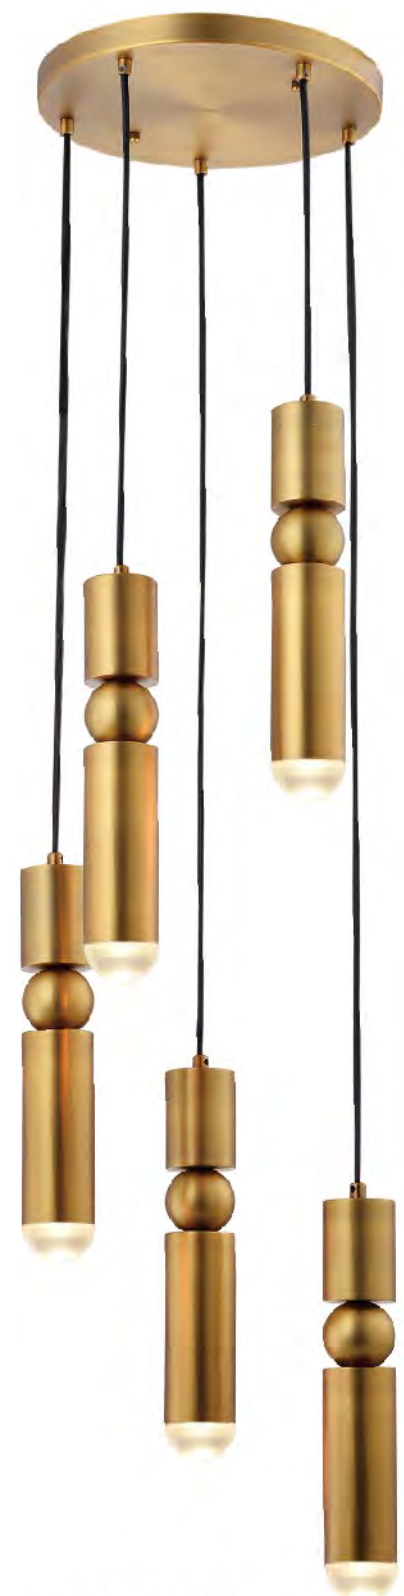

KB6001-5P AB
SIZE:11.8"D×14"H
LAMP:5/5W/GU10 LED