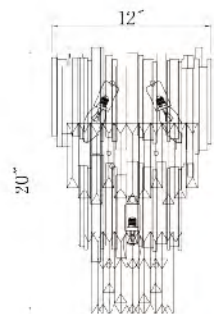

MU24
MU24 SHN
E12×3 Max40W