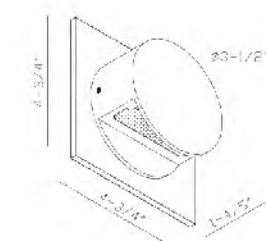

ALBLED219
LED 3W (Include)