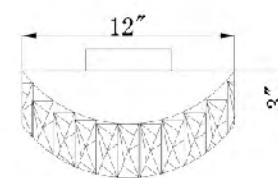

FT40W12CH
LED 10W 4000K (Include)