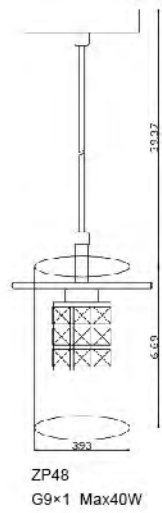

ZP49
SIZE: 5.9"D x 4.72"W x 4.72"H
LAMP: 1/40W/G9