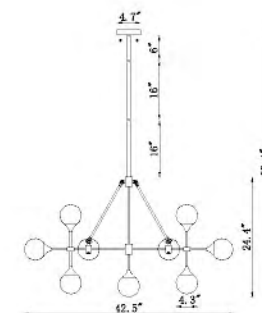

BE02
 SIZE:37"D×21"H
 LAMP:5/60W/E26

BE02
 BE03
 E26×5 Max60W

DU03-3
SIZE:16.5"D×11"H
LAMP:5/25W/E26

DU02
SIZE:46.8"D×30.7"H
LAMP:2/25W/E26

DU03W
SIZE:8.7"W×5.7"D×19.8"H
LAMP:2/25W/E26

DU01
SIZE:55.5"D×34.6"H
LAMP:21/25W/E26

DU03GD
SIZE:39.3"D×18.7"H
LAMP:10/25W/E26

DU03
SIZE:39.3"D×18.7"H
LAMP:10/25W/E26

DU03W
E26×2 Max25W

DU03-3
E26×5 Max25W

DU03
DU03GD
E26×10 Max25W

DU02
E26×15 Max25W

DU01
E26×21 Max25W

DU103
 SIZE:20.9"D×16.5"H
 LAMP:10/40W/E12

DU98
 SIZE:31.5"D×26.8"H
 LAMP:8/1.5W/G4 LED 120V 3000K

DU98 SHN
 SIZE:31.5"D×26.8"H
 LAMP:8/1.5W/G4 LED 120V 3000K

DU97 SHN
 SIZE:23.6"D×20.5"H
 LAMP:6/1.5W/G4 LED 120V 3000K

DU138C42B
 SIZE:42.5"D×24.4"H
 LAMP:16/5W/G9 LED(NOT INCLUDE)

DU138C42B
 G9×16 Max20W

DU139C42B
 SIZE:42.5"D×18.4"W×24.4"H
 LAMP:11/5W/G9 LED(NOT INCLUDE)

DU139C42B
 G9×11 Max20W

DU79
 SIZE:41"D×15"H
 LAMP:6/60W/E26
DU79 SHN (SHINY NICKEL) NOT SHOWN

DU125
 SIZE:22.8"D×25.8"H
 LAMP:16/20W/G9