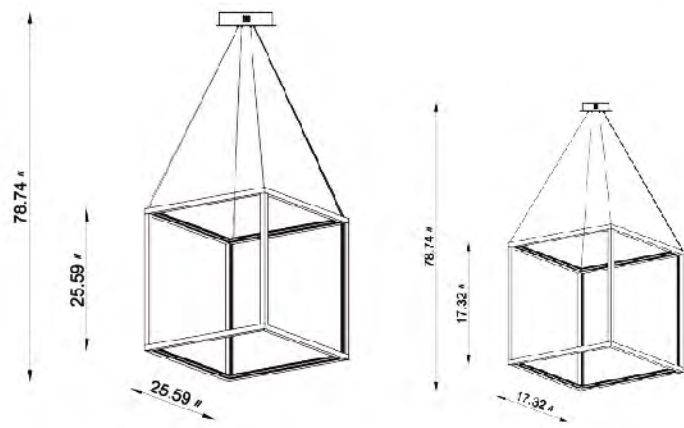

NL41
LED 70W 3000K (Include)

NL39
LED 48W 3000K (Include)