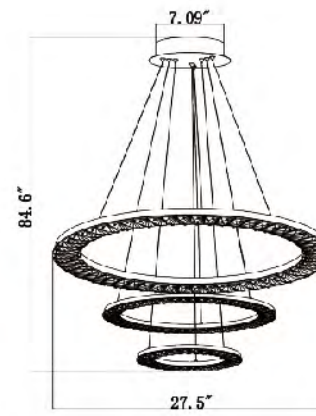

FT26
LED 90W DIMMABLE 4000K (Include)