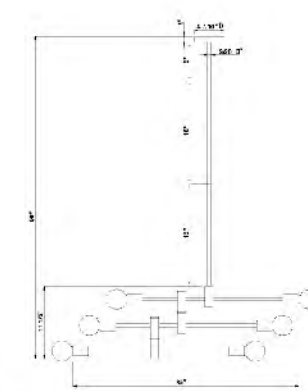

TR78C39BR
 SIZE:39.4"D×15.4"H
 LAMP:8/60W/E26

TR78C39BR
 E26×8 Max60W

TR77C35BR
 SIZE:35"D×11.2"H
 LAMP:6/60W/E26

TR76C30BR
 SIZE:31"D×7.3"H
 LAMP:4/60W/E26

TR76C30BR
 E26×4 Max60W

TR77C35BR
 E26×6 Max60W

TR76C30CH
 SIZE:31"D×7.3"H
 LAMP:4/60W/E26

DU75G
 SIZE:3.1"D×5"W×14.6"H
 LAMP:2/40W/E12

DU77G
 SIZE:26.4"Dx5.9"H
 LAMP:6/60W/E26

DU77SN
 SIZE:26.4"Dx5.9"H
 LAMP:6/60W/E26

DU77G
 DU77SN
 E26x6 Max60W

DU105G
 SIZE:50.6"L×9"W×8.6"H
 LAMP:11/60W/E26

DU105 SHN
 SIZE:50.6"L×9"W×8.6"H
 LAMP:11/60W/E26