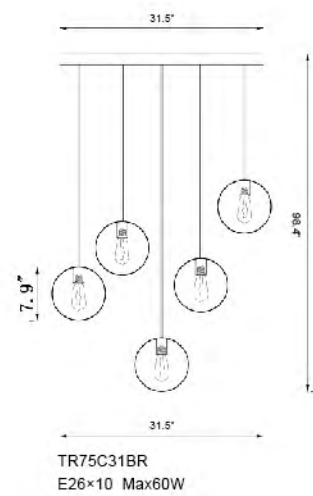

DU144C33CH
 SIZE:33.8"L×17.7"D×14.9"H
 LAMP:24/5W/G9 LED(NOT INCLUDE)

DU144C33G
 DU144C33CH
 G9×24 Max20W

TD31C23AB
 SIZE:23"D×21"H
 LAMP:6/40W/E12

DU110SMK
 SIZE:9.4"D×19.3"H
 LAMP:1/60W/E26

DU110COG
 SIZE:9.4"D×19.3"H
 LAMP:1/60W/E26

XCP7871-6
SIZE:50"L×27.9"W×10.6"H
LAMP:70W/LED 2700K

XCW7871-2
SIZE:5.9"W×8.27"D×23.6"H
LAMP:13W/LED 2700K

KD175182-4A
SIZE:46.85"L×3.5"W
LAMP:40W/LED 3000K

KD175182-4B
SIZE:46.85"L×3.5"W
LAMP:40W/LED 3000K

TR69C24BR
 SIZE:24.8"D×56.3"H
 LAMP:4/60W/E26

TR69C24BR
 E26×4 Max60W

TR70C24BR
 SIZE:24.8"D×60.6"H
 LAMP:6/60W/E26

TR70C24BR
 E26×6 Max60W

TR69C24CH
 SIZE:24.8"D×56.3"H
 LAMP:4/60W/E26

TR69C24CH
 E26×4 Max60W

TR70C24CH
 SIZE:24.8"D×60.6"H
 LAMP:6/60W/E26

TR70C24CH
 E26×6 Max60W

TR75C31BR
 SIZE:31.5"D×98.4"H
 LAMP:10/60W/E26

DU132C 28G
 SIZE:28.2"D×15.2"H
 LAMP:6/60W/E26

DU131C 22G
 SIZE:22.6"D×15.2"H
 LAMP:3/60W/E26