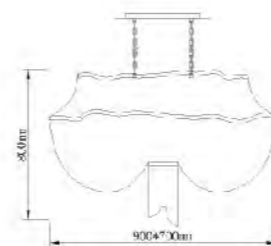

H0153C
 SIZE:60"L×18"W×31"H
 LAMP:8/40W/E12
ALUMINIUM CHAIN

H0153BR
 SIZE:60"L×18"W×31"H
 LAMP:8/40W/E12
BRONZE ALUMINIUM CHAIN

KH0152C(OVAL SHAPE)
SIZE:35.5"L×24"W×31.5"H
LAMP:8/40W/E12
IRON CHAIN

H0152C(OVAL SHAPE)
SIZE:35.5"L×24"W×31.5"H
LAMP:8/40W/E12
ALUMINIUM CHAIN