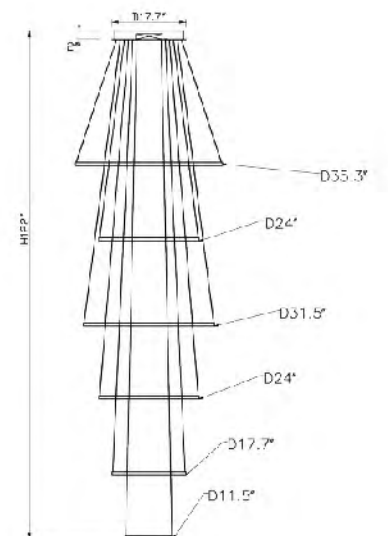

TR35
 LED 228W 3000K

TR35
 LED 228W 3000K

TR35CH
 SIZE:35.3"D+31.5"D+31.5"D+24"D+17.7"D+11.5"D×122"H
 LAMP:228W/LED 3000K

TR35 CH
 LED 228W 3000K

TR35 CH
 LED 228W 3000K

TR20
 SIZE:23.5"D
 LAMP:60W/LED 3000K