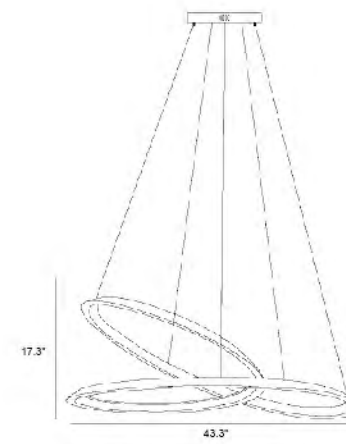

GARDE09 CUSTOM
LED 110W (Include)