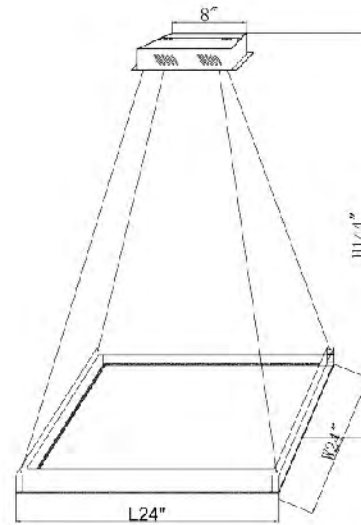

OP01 CUS
LED 44W DIMMABLE 4000K (Include)