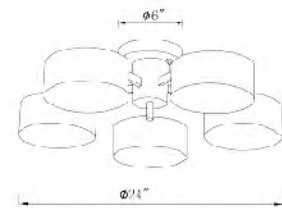

BE11
LED 10W×5 (Include)