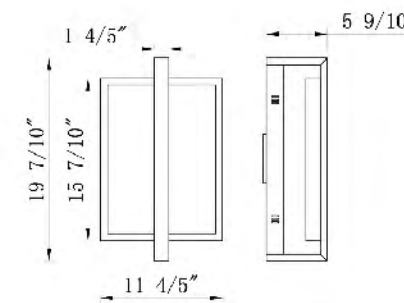

NL54G
LED 20W (Include)