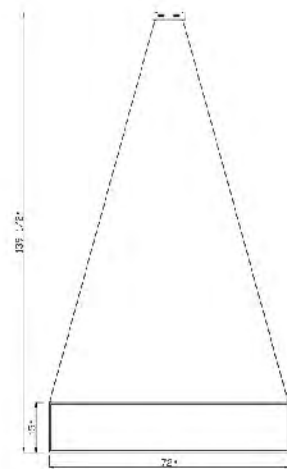

NL40X
LED 80W 3000K (Include)