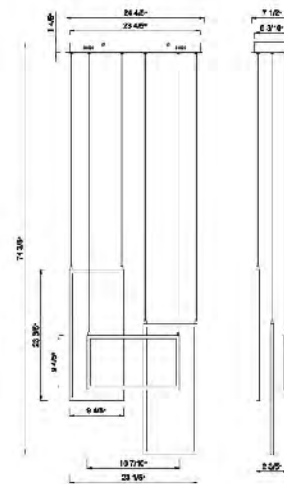

NL41 CH
 SIZE:25.59"D×25.59"H
 LAMP:70W/LED 3000K

NL41 CH
 LED 70W 3000K (Include)

NL39 CH
 SIZE:17.32"D×17.32"H
 LAMP:48W/LED 3000K

NL39 CH
 LED 48W 3000K (Include)

TR36 GD
 SIZE:33.2"L×7.8"W×18"H
 LAMP:50W/LED 3000K

TR36 GD
 LED 50W 3000K (Include)

TR37 GD
 SIZE:23.2"L×7.5"W×74.6"H
 LAMP:50W/LED 3000K

TR37 GD
 LED 50W 3000K (Include)

TR36
 SIZE:33.2"L×7.8"W×18"H
 LAMP:50W/LED 3000K

TR36
 LED 50W 3000K (Include)

TR37
 SIZE:23.2"L×7.5"W×74.6"H
 LAMP:50W/LED 3000K