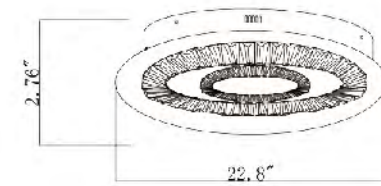

FT24
LED 55W 4000K (Include)