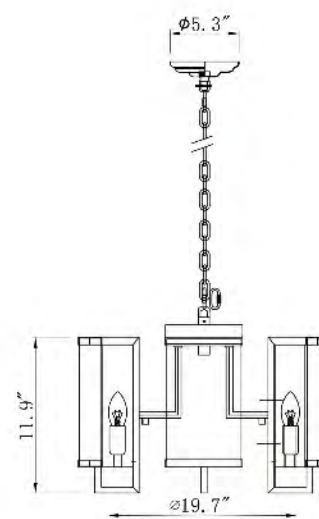

MU77
 E12×12 Max40W

MU76
 SIZE:31.4"D×11.9"H
 LAMP:12/40W/E12
 CLEAR MOLDED CRYSTAL/BRASS FRAME

MU76
 E12×12 Max40W

MU75
 SIZE:25.5"D×11.9"H
 LAMP:9/40W/E12
 MOLDED CLEAR CRYSTAL/BRASS FRAME

MU75
 E12×9 Max40W

MU74 CH
 SIZE:19.7"D×11.9"H
 LAMP:6/40W/E12
 CLEAR MOLDED CRYSTAL/CHROME FRAME

MU74
 MU74CH
 E12×6 Max40W

MU74
 SIZE:19.7"D×11.9"H
 LAMP:6/40W/E12
 CLEAR MOLDED CRYSTAL/BRASS FRAME

NL48G
 SIZE:22"D×26.8"H
 LAMP:54W/LED COB