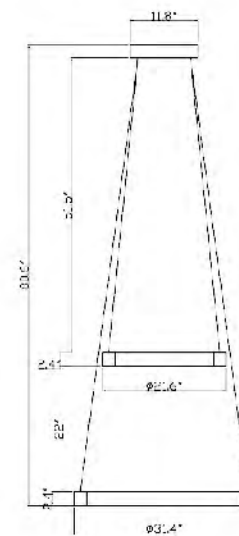

MU30-2RGCUS
LED 135W 3000K (Include)