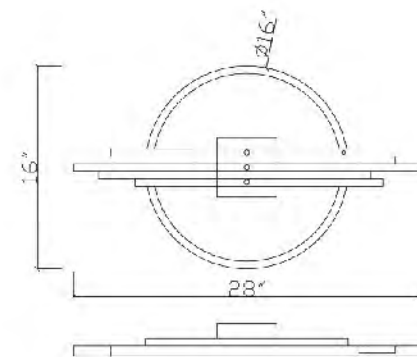

ML980 GOLD
ML980 SILVER
LED 36W (Include)