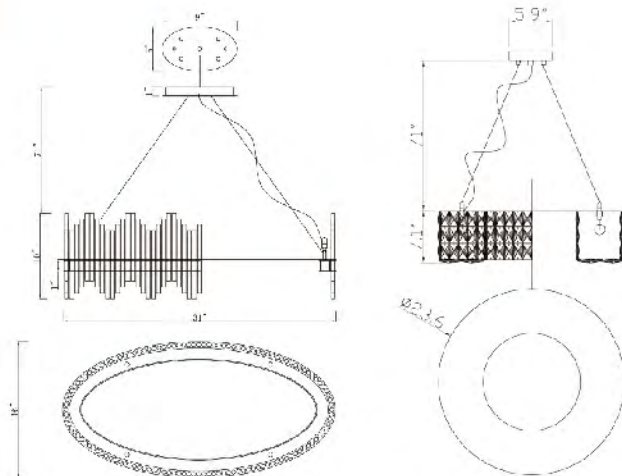

MU23
G9×13 LED 5W

MU68
E12×10 Max40W