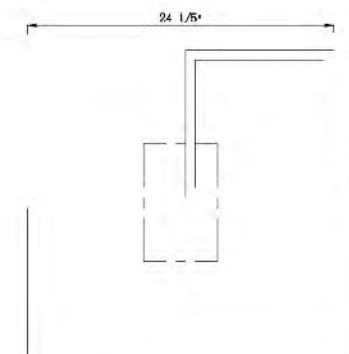

TR40 GD
 LED 27W 3000K (Include)

TR38
 SIZE:25.6"L×19.6"W×7.5"H
 LAMP:36W/LED 3000K

TR38
 LED 36W 3000K (Include)

TR39
 SIZE:24.2"L×7.25"H
 LAMP:40W/LED 3000K

TR40
 SIZE:23.6"L×5.9"H
 LAMP:27W/LED 3000K

TR39
 LED 40W 3000K (Include)