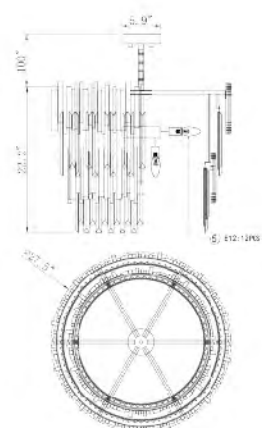

MU10-3
MU10-3CH
E12×12 Max40W