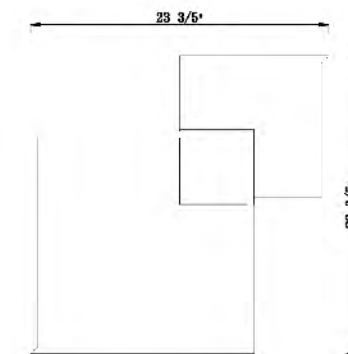

TR40 GD
 LED 27W 3000K (Include)

TR38
 SIZE:25.6"L×19.6"W×7.5"H
 LAMP:36W/LED 3000K

TR38
 LED 36W 3000K (Include)

TR39
 SIZE:24.2"L×7.25"H
 LAMP:40W/LED 3000K

TR40
 SIZE:23.6"L×5.9"H
 LAMP:27W/LED 3000K

TR39
 LED 40W 3000K (Include)