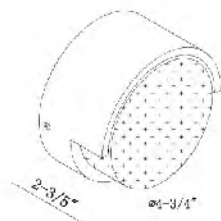

ALBLED240
LED 12W (Include)