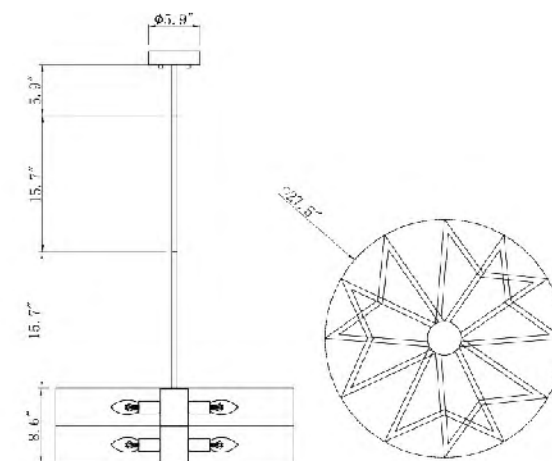

MU65
MU65 SL
E12×6 Max40W