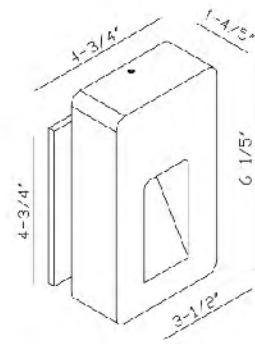

ALBLED230
LED 3W (Include)