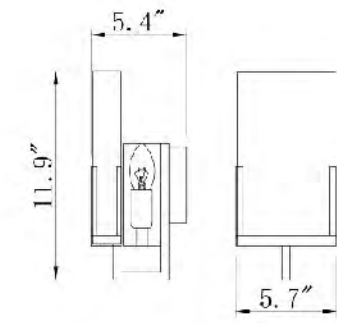

MU48
E12×1 Max40W