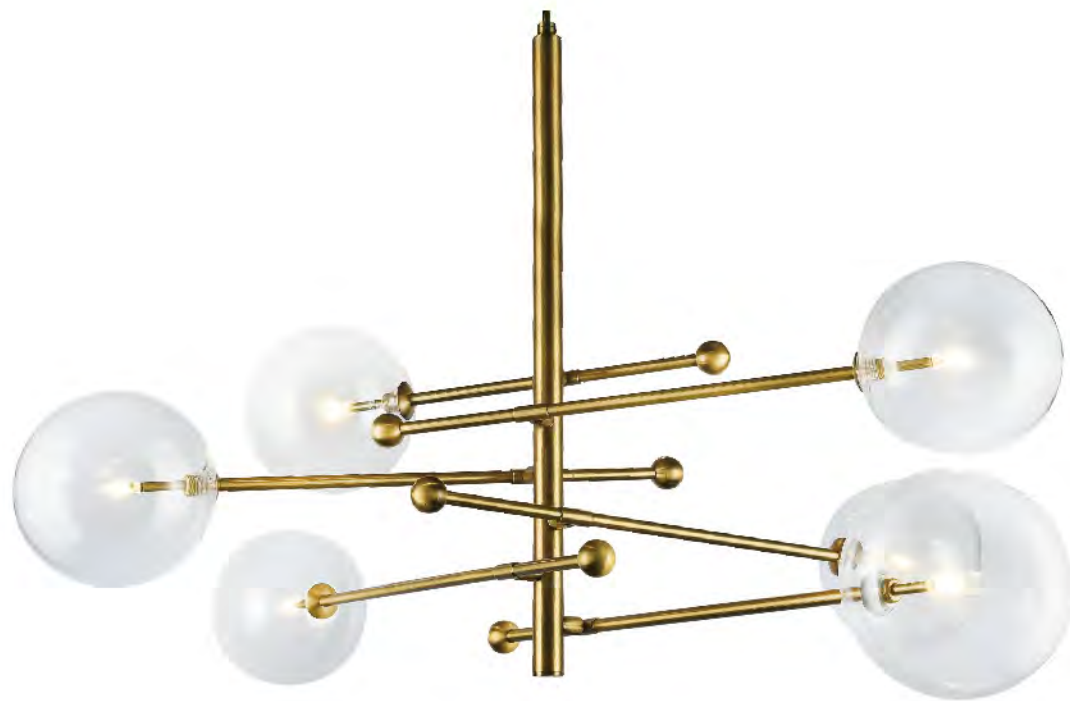

MSF01
SIZE:39.3"D×14"H
LAMP:6/3W/G4 LED 120V 3000K