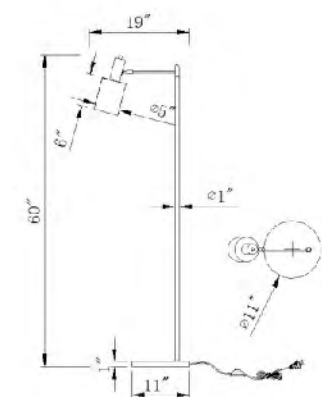

KE1160-L27
E12×1 Max40W

FL27
E12×1 Max40W