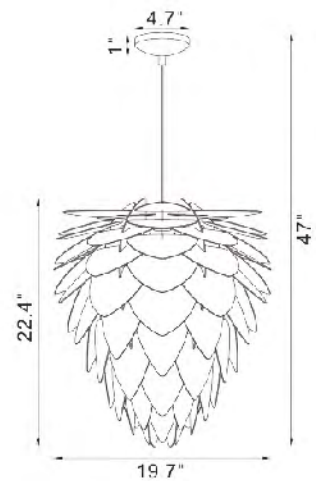

ZL25C25CO
 E12×9 Max40W

ZL19
 SIZE:26.7"D×23.9"H
 LAMP:6/40W/E12
GOLD FRAME

ZL20
 SIZE:11.6"W×3.9"D×21.7"H
 LAMP:2/40W/E12
GOLD FRAME

ZL20
 E12×2 Max40W

ZL19
 E12×6 Max40W

JU02C19W
 SIZE:19.7"D×22.4"H
 LAMP:1/60W/E26
BASSWOOD