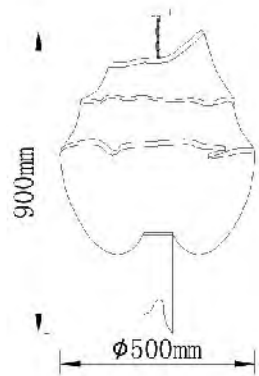

WD15
SIZE:15.2"D×26.6"H
LAMP:4/40W/G9
IRON CHAIN