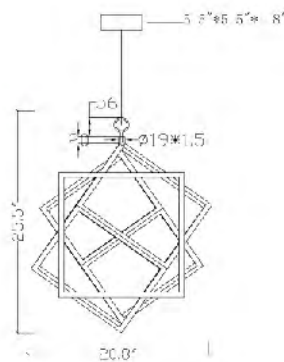

ML01
LED 35W (Include)