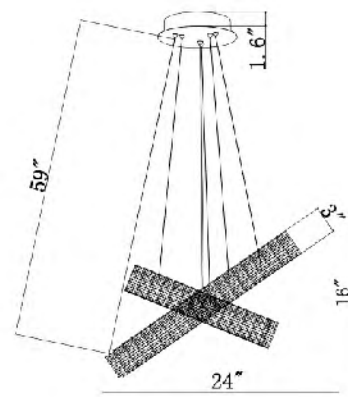

FT38C24CH
LED 60W 4000K (Include)