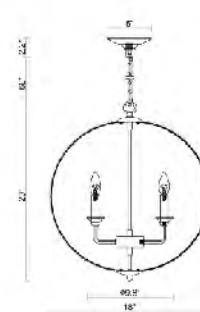

LA16
E12x6 Max40W