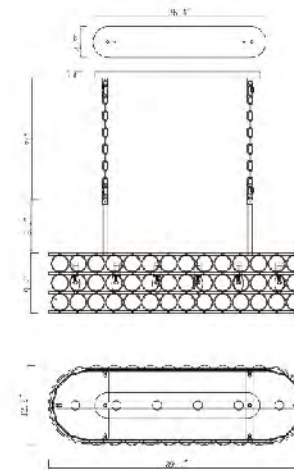

MU71CH
E12×6 Max40W