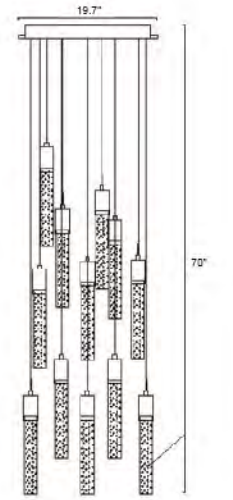

YJ06
LED 36W 4000K (Include)