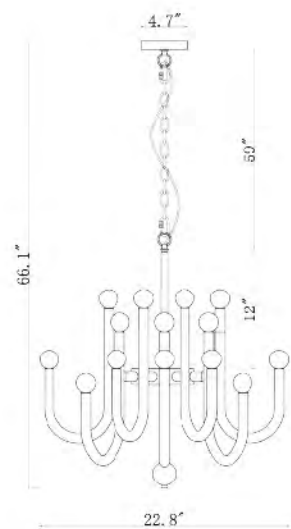

BE02
 SIZE:37"D×21"H
 LAMP:5/60W/E26

BE02
 BE03
 E26×5 Max60W

DU03-3
SIZE:16.5"D×11"H
LAMP:5/25W/E26

DU02
SIZE:46.8"D×30.7"H
LAMP:2/25W/E26

DU03W
SIZE:8.7"W×5.7"D×19.8"H
LAMP:2/25W/E26

DU01
SIZE:55.5"D×34.6"H
LAMP:21/25W/E26

DU138C42B
 G9×16 Max20W

DU139C42B
 SIZE:42.5"D×18.4"W×24.4"H
 LAMP:11/5W/G9 LED(NOT INCLUDE)

DU139C42B
 G9×11 Max20W

DU79
 SIZE:41"D×15"H
 LAMP:6/60W/E26
DU79 SHN (SHINY NICKEL) NOT SHOWN

DU125
 SIZE:22.8"D×25.8"H
 LAMP:16/20W/G9

DU125
 G9×16 Max20W

DU128C 15CH
 E26×4 Max60W

DU124
 SIZE:9.8"W×4.7"D×15.8"H
 LAMP:2/20W/G9

DU128C 15CH
 SIZE:16"D×2"H
 LAMP:4/60W/E26

DU124
 G9×2 Max20W

DU144C33G
 SIZE:33.8"L×17.7"D×14.9"H
 LAMP:24/5W/G9 LED(NOT INCLUDE)

DU144C33CH
 SIZE:33.8"L×17.7"D×14.9"H
 LAMP:24/5W/G9 LED(NOT INCLUDE)

DU144C33G
 DU144C33CH
 G9×24 Max20W

TD31C23AB
 SIZE:23"D×21"H
 LAMP:6/40W/E12

DU110SMK
 SIZE:9.4"D×19.3"H
 LAMP:1/60W/E26

DU110COG
 SIZE:9.4"D×19.3"H
 LAMP:1/60W/E26