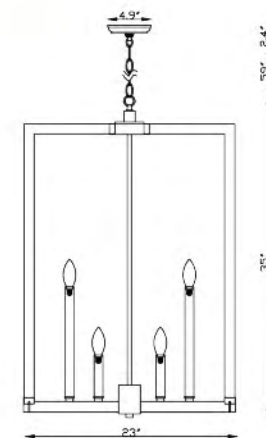

TD21CH
TD21BR
E12×8 Max40W