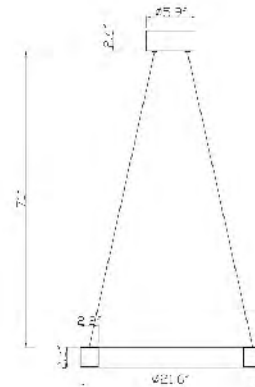

MU30C
LED 50W 3000K (Include)