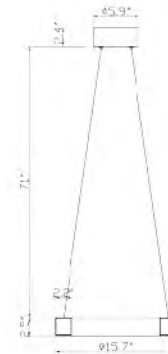

MU30D
LED 35W 3000K (Include)