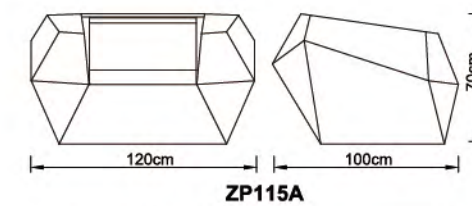

INDOOR/OUTDOOR USE COLOR CHANGING

Plastic shade
Remote control
LED RGBW 5W
A++ A+ A

E27 Max 20W

A

Plastic shade
Remote control
LED RGBW 5-10 W
A++ A+ A

INDOOR/OUTDOOR USE FURNITURE

COLOR CHANGING

Plastic shade
Remote control
LED RGBW 5-10 W