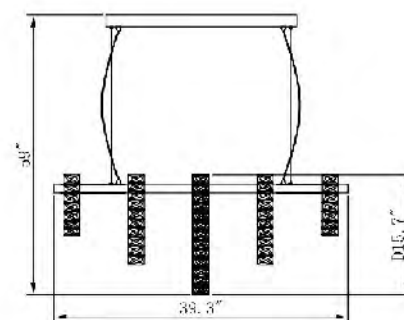

FT25
 LED 55W DIMMABLE 4000K (Include)

FT26
 SIZE: 27.5"D+19.6"D+11.8"D×3.5"H
 LAMP: LED/90W/4000K DIMMABLE
 CRYSTAL

FT26
 LED 90W DIMMABLE 4000K (Include)

DIN01C39CH
 SIZE:39.3"L×15.7"W×15.7"H
 LAMP:60W/LED 3000K-4500K-6000K 3 COLOUR CHANGE