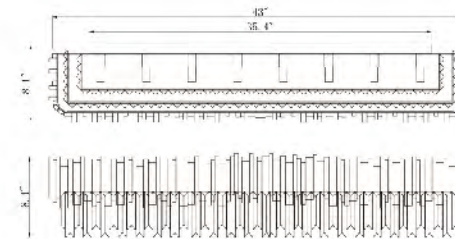

MU11B-42 G
G9×8 Max5W(LED)