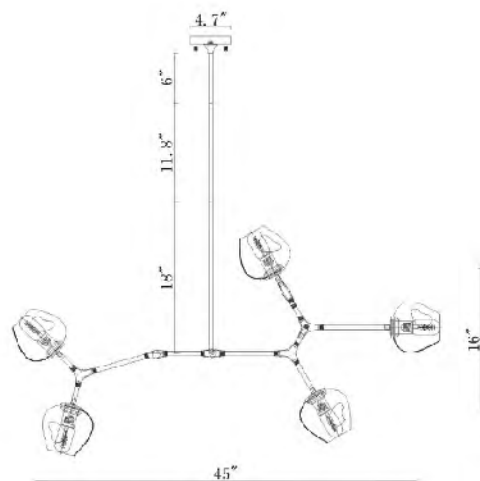

MA10 BLK
SIZE:52"L×24"W×36"H
LAMP:6/60W/E26

MA08BLK
SIZE:9"D×60"H
LAMP:1/60W/E26

MA08SN
SIZE:9"D×60"H
LAMP:1/60W/E26

MA08
SIZE:9"D×60"H
LAMP:1/60W/E26

MA11 BLK
SIZE:38"D×70"H
LAMP:9/60W/E26

DU64
SIZE:26.7"D×22.8"H
LAMP:10/60W/E26

DU64SMK
SIZE:26.7"D×22.8"H
LAMP:10/60W/E26

DU43
SIZE:31.1"D×8.6"H
LAMP:10/60W/E26

MA11X BLK
 SIZE:85"L×33"W×22"H
 LAMP:8/60W/E26

SH02 SMK
 SIZE:45"L×16"W
 LAMP:5/60W/E26

SH02B-SMK
 SIZE:45"L×16"W
 LAMP:5/60W/E26

SH02C
 SIZE:45"L×16"W
 LAMP:5/60W/E26

SH02 CH-C
 SIZE:45"L×16"W
 LAMP:5/60W/E26

SH02C
 SH02 CH-C
 E26×5 Max60W

DU101G
 SIZE:45.3"D×30.3"H
 LAMP:9/60W/E26

DU101G
 E26×9 Max60W

MA11X BLK-AMBER
SIZE:85"L×33"W×22"H
LAMP:8/60W/E26

BE02
 SIZE:37"D×21"H
 LAMP:5/60W/E26

BE02
 BE03
 E26×5 Max60W

DU03-3
SIZE:16.5"D×11"H
LAMP:5/25W/E26

DU02
SIZE:46.8"D×30.7"H
LAMP:2/25W/E26

DU03W
SIZE:8.7"W×5.7"D×19.8"H
LAMP:2/25W/E26

DU01
SIZE:55.5"D×34.6"H
LAMP:21/25W/E26