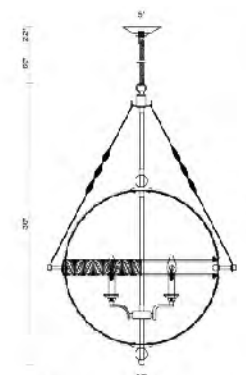

LA18
E12×6 Max40W