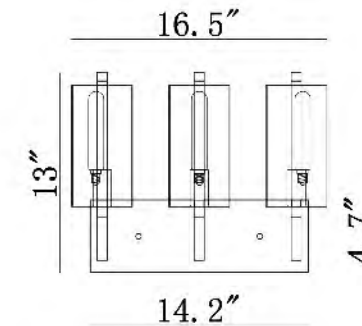

DU122
E12×3 Max40W