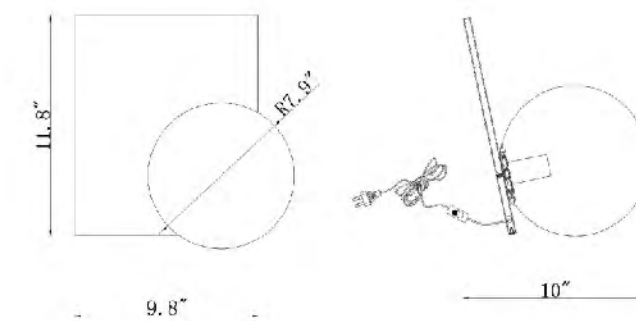

DU100G
 DU100 SHN
 E12×3 Max40W

DU104G
 SIZE:9.8"W×11.8"H×10"D
 LAMP:1/40W/E12

DU104 SHN
 SIZE:9.8"W×11.8"H×10"D
 LAMP:1/40W/E12

DU104 BLK
 SIZE:9.8"W×11.8"H×10"D
 LAMP:1/40W/E12

DU104G
 DU104 SHN
 DU104 BLK
 E12×1 Max40W

DU73
 SIZE: 10.6"W x 7.9"D x 22.6"H
 LAMP: 1/40W/E12

DU73SN
 SIZE: 10.6"W x 7.9"D x 22.6"H
 LAMP: 1/40W/E12

DU73
 DU73SN
 E12x1 Max40W

DU73L
 E26x1 Max60W

DU72
 DU72SN
 E12x1 Max40W

DU73L
 SIZE: 16.6"W x 11.8"D x 26.7"H
 LAMP: 1/60W/E26