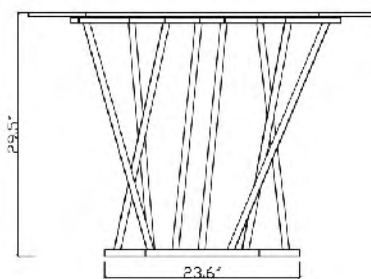

YH182BROWN
SIZE:35.5"L×32.7"W×34.65"H
SIZE:20.9"L×24.8"W×16.6"H
FULL ITALIAN LEATHER

MCS074 GOLD
 SIZE:42"L×15.7"W×29.5"H
 LAMP:64W/LED 3000K
**LED LIGHT
 FURNITURE**

MCS074 SILVER
 SIZE:42"L×15.7"W×29.5"H
 LAMP:64W/LED 3000K
**LED LIGHT
 FURNITURE**