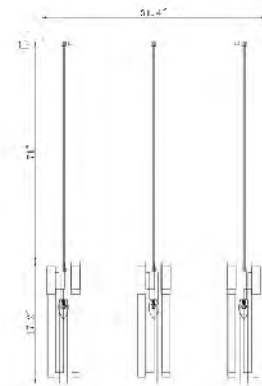

MU79C31G
MU79C31C
E12x3 Max40W