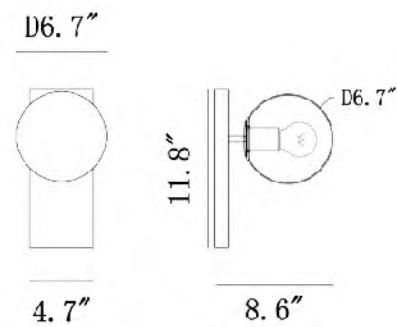

DU73
 SIZE: 10.6"W x 7.9"D x 22.6"H
 LAMP: 1/40W/E12

DU73SN
 SIZE: 10.6"W x 7.9"D x 22.6"H
 LAMP: 1/40W/E12

DU73
 DU73SN
 E12x1 Max40W

DU73L
 E26x1 Max60W

DU72
 DU72SN
 E12x1 Max40W

DU73L
 SIZE: 16.6"W x 11.8"D x 26.7"H
 LAMP: 1/60W/E26

DU72SN
 SIZE: 11"W x 7.9"D x 8.8"H
 LAMP: 1/40W/E12

DU72
 SIZE: 11"W x 7.9"D x 8.8"H
 LAMP: 1/40W/E12

DU71
 SIZE: 15.7"W×11.8"D×64.3"H
 LAMP: 1/60W/E26

DU71SN
 SIZE: 15.7"W×11.8"D×64.3"H
 LAMP: 1/60W/E26

DU71
 DU71SN
 E26×1 Max60W

DU74
 SIZE: 8.7"W×7.9"D×14.6"H
 LAMP: 1/40W/E12

DU74 SN
 SIZE: 8.7"W×7.9"D×14.6"H
 LAMP: 1/40W/E12

DU87
 DU87 SN
 E12×1 Max40W

DU74
 DU74 SN
 E12×1 Max40W

DU87 SN
 SIZE: 10.9"W×7.9"D×20.7"H
 LAMP: 1/40W/E12

DU87
 SIZE: 10.9"W×7.9"D×20.7"H
 LAMP: 1/40W/E12

TM15
 SIZE:43.3"L×23.1"W×18.1"H
 LAMP:7/40W/E12

TM17
 SIZE:8.6"W×6.7"D×11.8"H
 LAMP:1/40W/E12

TM17 SHN
 SIZE:8.6"W×6.7"D×11.8"H
 LAMP:1/40W/E12

TM15
 E12×7 Max40W