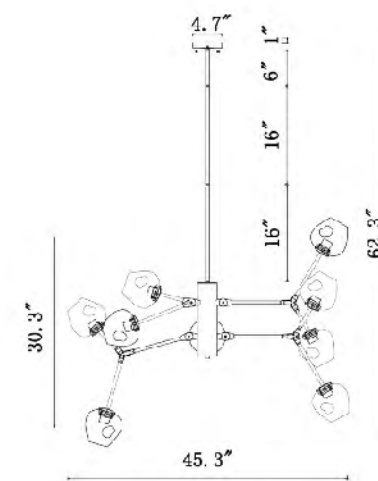

DU73
 SIZE: 10.6"W x 7.9"D x 22.6"H
 LAMP: 1/40W/E12

DU73SN
 SIZE: 10.6"W x 7.9"D x 22.6"H
 LAMP: 1/40W/E12

DU73
 DU73SN
 E12x1 Max40W

DU73L
 E26x1 Max60W

DU72
 DU72SN
 E12x1 Max40W

DU73L
 SIZE: 16.6"W x 11.8"D x 26.7"H
 LAMP: 1/60W/E26

DU64SMK
SIZE:26.7"D×22.8"H
LAMP:10/60W/E26

DU43
SIZE:31.1"D×8.6"H
LAMP:10/60W/E26

MA11X BLK
 SIZE:85"L×33"W×22"H
 LAMP:8/60W/E26

SH02 SMK
 SIZE:45"L×16"W
 LAMP:5/60W/E26

SH02B-SMK
 SIZE:45"L×16"W
 LAMP:5/60W/E26

SH02C
 SIZE:45"L×16"W
 LAMP:5/60W/E26

SH02 CH-C
 SIZE:45"L×16"W
 LAMP:5/60W/E26

SH02C
 SH02 CH-C
 E26×5 Max60W

DU101G
 SIZE:45.3"D×30.3"H
 LAMP:9/60W/E26

DU101G
 E26×9 Max60W

MA11X BLK-AMBER
SIZE:85"L×33"W×22"H
LAMP:8/60W/E26

BE02
 SIZE:37"D×21"H
 LAMP:5/60W/E26

BE02
 BE03
 E26×5 Max60W

DU03-3
SIZE:16.5"D×11"H
LAMP:5/25W/E26

DU02
SIZE:46.8"D×30.7"H
LAMP:2/25W/E26

DU03W
SIZE:8.7"W×5.7"D×19.8"H
LAMP:2/25W/E26

DU01
SIZE:55.5"D×34.6"H
LAMP:21/25W/E26