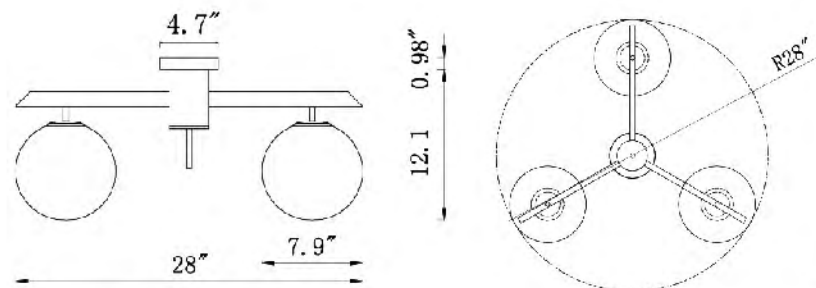

MU28
 SIZE:26.8"D×10.1"H
 LAMP:25/5W/G9 LED

MU28 SHN
 SIZE:26.8"D×10.1"H
 LAMP:25/5W/G9 LED

MU28
 MU28 SHN
 G9×25 LED 5W

MU29 SHN
 SIZE:36.2"L×11"W×11"H
 LAMP:16/5W/G9 LED

MU29
 SIZE:36.2"L×11"W×11"H
 LAMP:16/5W/G9 LED

MU62
 SIZE:31.4"D+25.5"D×11.8-98.5"H
 LAMP:20/5W/G9 LED

MU62
 G9×20 Max5W(LED)

MU63
 G9×36 Max5W(LED)

MU63
 SIZE:37.7"D+31.4"D+25.5"D×19.7-98.5"H
 LAMP:36/5W/G9 LED

DU100G
 SIZE:28"D×13"H
 LAMP:3/40W/E12

DU100 SHN
 SIZE:28"D×13"H
 LAMP:3/40W/E12

DU100G
 DU100 SHN
 E12×3 Max40W

DU104G
 SIZE:9.8"W×11.8"H×10"D
 LAMP:1/40W/E12

DU104 SHN
 SIZE:9.8"W×11.8"H×10"D
 LAMP:1/40W/E12

DU104 BLK
 SIZE:9.8"W×11.8"H×10"D
 LAMP:1/40W/E12

DU104G
 DU104 SHN
 DU104 BLK
 E12×1 Max40W