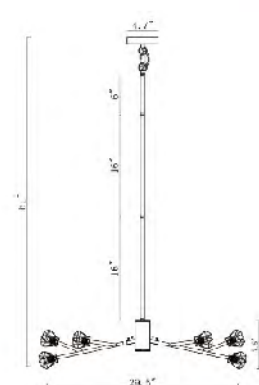

DU75G
 SIZE:3.1"D×5"W×14.6"H
 LAMP:2/40W/E12

DU77G
 SIZE:26.4"Dx5.9"H
 LAMP:6/60W/E26

DU77SN
 SIZE:26.4"Dx5.9"H
 LAMP:6/60W/E26

DU77G
 DU77SN
 E26x6 Max60W

DU105G
 SIZE:50.6"L×9"W×8.6"H
 LAMP:11/60W/E26

DU105 SHN
 SIZE:50.6"L×9"W×8.6"H
 LAMP:11/60W/E26

MSF06C 23G
 SIZE:23.6"D×17.7"H
 LAMP:19/25W/G9

DU120CH
 SIZE:29.9"D
 LAMP:8/40W/E12

GL60
 SIZE:33.5"D×33.5"H
 LAMP:24/40W/E12

DU99
 SIZE:34.4"D×35.8"H
 LAMP:22/60W/E26

GL62
 SIZE:33.5"D×76.6"H
 LAMP:20/25W/E26

GL61
 SIZE:14.6"D×60"H
 LAMP:12/25W/E26

DU99
 E26×22 Max60W

DU120CH
 E12×8 Max40W

SY04
SIZE:102"L×4"W×20.4"H
LAMP:7/3W/G9

DLS09C39BR
SIZE:39"D×23.6-35.4"H
LAMP:6/5W/G9 LED 3000K
BLACK W/GOLD
ACCENT METAL

DU108
 SIZE:22.4"D×22.8"H
 LAMP:10/40W/E12

DU108
 E12×10 Max40W

DU44 GD
 SIZE:23.6"D×26.4"H
 LAMP:12/40W/E12

DU84
 SIZE:31.5"D×19.9"H
 LAMP:16/25W/G9

DU84
 G9×16 Max25W

DU89
 SIZE:29.5"D×7.5"H
 LAMP:18/25W/G9

DU89 SHN
 SIZE:29.5"D×7.5"H
 LAMP:18/25W/G9