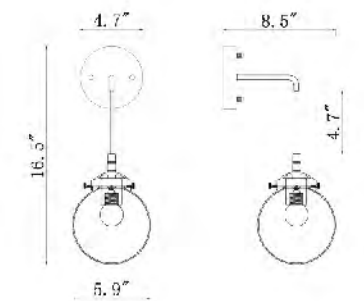

BE02
 SIZE:37"D×21"H
 LAMP:5/60W/E26

BE02
 BE03
 E26×5 Max60W

DU03-3
SIZE:16.5"D×11"H
LAMP:5/25W/E26

DU02
SIZE:46.8"D×30.7"H
LAMP:2/25W/E26

DU03W
SIZE:8.7"W×5.7"D×19.8"H
LAMP:2/25W/E26

DU01
SIZE:55.5"D×34.6"H
LAMP:21/25W/E26

DU03GD
SIZE:39.3"D×18.7"H
LAMP:10/25W/E26

DU03
SIZE:39.3"D×18.7"H
LAMP:10/25W/E26

DU03W
E26×2 Max25W

DU03-3
E26×5 Max25W

DU03
DU03GD
E26×10 Max25W

DU02
E26×15 Max25W

DU01
E26×21 Max25W

DU103
 SIZE:20.9"D×16.5"H
 LAMP:10/40W/E12

DU102
 SIZE:20.9"D×16.5"H
 LAMP:10/40W/E12

DU102
 DU103
 E12×10 Max40W

DU109
 E26×8 Max60W

DU109
 SIZE:18.1"D×35.4"H
 LAMP:8/60W/E26

DU93
 SIZE:34.9"D×25.8"H
 LAMP:8/40W/E12

DU94
 SIZE:31.9"L×8.3"W×11.6"H
 LAMP:4/60W/E26

CL02
 SIZE:34.9"D×25.8"H
 LAMP:8/40W/E12

DU95
 SIZE:14.6"L×7.5"W×11.2"H
 LAMP:2/60W/E26

DU96
 SIZE:7.5"W×5.9"D×11.2"H
 LAMP:1/60W/E26

DU127
 SIZE:8.5"W×5.9"D×16.5"H
 LAMP:1/60W/E26

MSF01 C47G
 SIZE:47.2"D×18.1"H
 LAMP:8/3W/G4 LED 120V 3000K