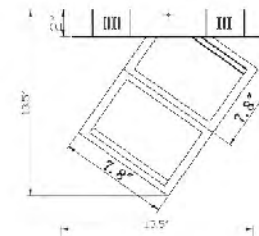

OC01F8G
OC01F8N
OC01F8BLK
LED 25W 3000K (Include)