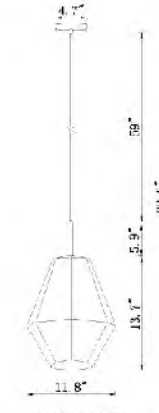

DU135P11CH
E26×1 Max60W