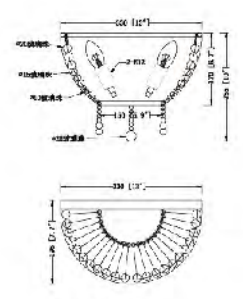

BE14
 LED 40W (Include)

BE05
 E26x1 Max60W

ARN01CUS
 SIZE:32"D×38"H
 LAMP:12/40W/E12

ARN02CUS
 SIZE:19"D×21.5"H
 LAMP:4/40W/E12

ARN04CUS
 SIZE:26"D×12"H
 LAMP:6/40W/E12

ARN01CUS
 E12×12 Max40W

ARN03CUS
 E12×2 Max40W