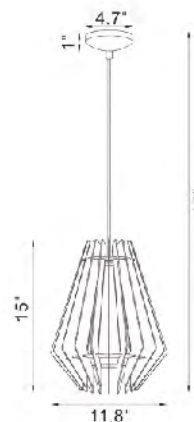

JU06P11W
E26×1 Max60W