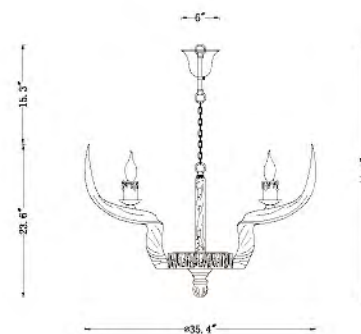

ZA11
 SIZE:22.5"L×7"W×31.5"H
 LAMP:2/40W/E12 G5.3×135W

ZA32
 SIZE:22.4"L×6.3"W×16"H
 LAMP:2/60W/E26

ZA12
 SIZE:9.85"L×9.85"W×31.5"H
 LAMP:1/40W/E26

ZA33
 SIZE:11.8"D×31.5"H-47"H
 LAMP:1/60W/E26

YA26C35BR
 SIZE:35.4"D×23.6"H
 LAMP:6/40W/E12