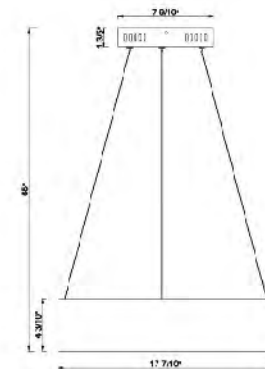

TR28
LED 25W 4000k (Include)