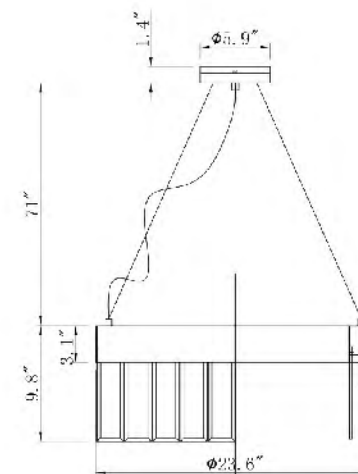

MU67
MU67CH
G9×9 LED 5W