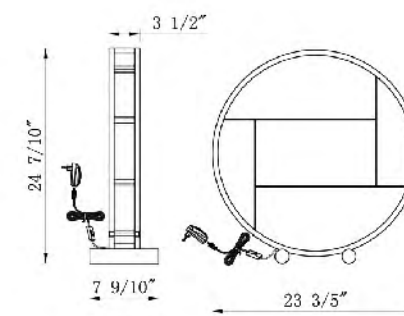

NL55G
LED 36W (Include)