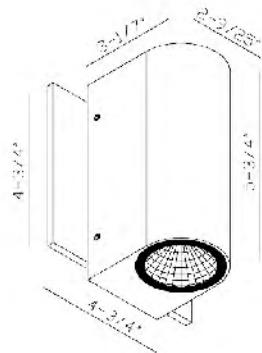

ALBLED182-2
LED 7W (Include)