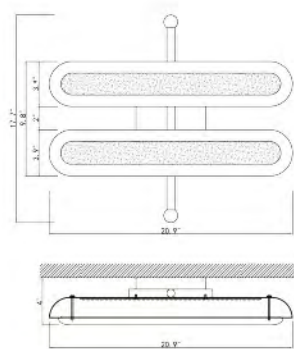

DU125
 G9×16 Max20W

DU128C 15CH
 E26×4 Max60W

DU124
 SIZE:9.8"W×4.7"D×15.8"H
 LAMP:2/20W/G9

DU128C 15CH
 SIZE:16"D×2"H
 LAMP:4/60W/E26

DU124
 G9×2 Max20W

DU144C33G
 SIZE:33.8"L×17.7"D×14.9"H
 LAMP:24/5W/G9 LED(NOT INCLUDE)

MU61
 G9×9 LED 5W

BE16
 SIZE:32"L×20"W×20"H
 LAMP:6/20W/G9

BE16
 G9×6 Max20W

BE15
 G9×4 Max20W

BE15
 SIZE:24"L×16"W×16"H
 LAMP:4/20W/G9

KJ02 (PENDANT LAMP)
 SIZE:35.4"D×12"H
 LAMP:6/40W/E12

KJ02CH (PENDANT LAMP)
 SIZE:35.4"D×12"H
 LAMP:6/40W/E12

SR12CBLK
 E12×8 Max40W

SR17 WH
 SIZE:39.3"L×11.8"W×11.8"H
 LAMP:6/40W/E12

CB03
 SIZE:66.93"L×23.62"W×9.8"H
 LAMP:11/40W/E12

SR17 CL
 SIZE:39.3"L×11.8"W×11.8"H
 LAMP:6/40W/E12

SR17 WH
 SR17 CL
 E12x6 Max40W

FL38
 SIZE:27.6"L×18.1"W
 LAMP:4/5W/LED 3000K

FL38
 LED 4×5W 3000K (Include)

FL37
 SIZE:20.9"L×17.7"W
 LAMP:2/6W/LED 3000K

FL37
 LED 2×6W 3000K (Include)

FL36
 SIZE:39.5"D×51"H
 LAMP:11/3W/LED 3000K

FL36
 LED 11×3W 3000K (Include)