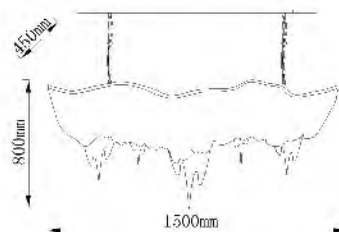

H0155MCK(BRONZE)
SIZE:24"D×35"H
LAMP:8/40W/G9
BRONZE ALUMINIUM CHAIN

WD06
SIZE: 63"L x 22"W x 39.4"H
LAMP: 10/40W/E12
IRON CHAIN

KH0153C
 SIZE:60"L×18"W×31"H
 LAMP:8/40W/E12
IRON CHAIN

KH0153C W/IRON CHAIN
 E12×8 Max40W