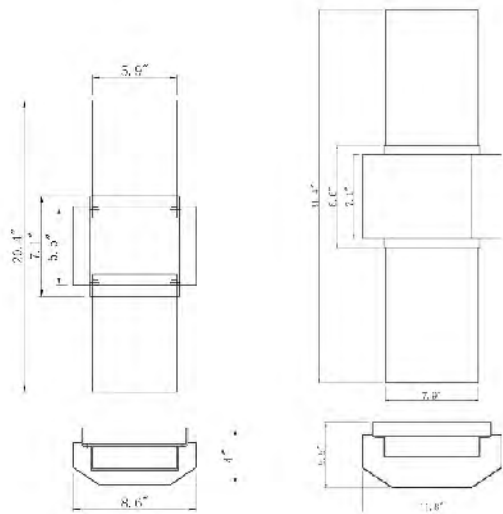

MU43
SIZE:11.8"W×31.4"H×5.5"D
LAMP:6/3W/LED 3000K
MU43 SHN (SHINY NICKEL) NOT SHOWN
SHADE:CLEAR CRYSTAL

MU43 S
LED 6W 3000K (Include)

MU43
MU43 SN
LED 18W 3000K (Include)