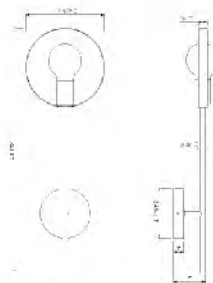

DU100G
 DU100 SHN
 E12×3 Max40W

DU104G
 SIZE:9.8"W×11.8"H×10"D
 LAMP:1/40W/E12

DU104 SHN
 SIZE:9.8"W×11.8"H×10"D
 LAMP:1/40W/E12

DU104 BLK
 SIZE:9.8"W×11.8"H×10"D
 LAMP:1/40W/E12

DU104G
 DU104 SHN
 DU104 BLK
 E12×1 Max40W

TR70C24CH
 SIZE:24.8"D×60.6"H
 LAMP:6/60W/E26

TR70C24CH
 E26×6 Max60W

TR75C31BR
 SIZE:31.5"D×98.4"H
 LAMP:10/60W/E26

DU132C 28G
 SIZE:28.2"D×15.2"H
 LAMP:6/60W/E26

DU131C 22G
 SIZE:22.6"D×15.2"H
 LAMP:3/60W/E26

TR74C43BR
 SIZE:43.3"D×7.4"H
 LAMP:8/60W/E26

TR74C43BR
 E26×8 MAX60W

TR73C27BR
 SIZE:27.5"D×7.4"H
 LAMP:4/60W/E26

TR73C27BR
 E26×4 MAX60W

TR71W7BR
 E26×1 MAX60W

TR72W17BR
 E26×2 MAX60W

TR72W17BR
 SIZE:17.7"L×21.8"H×2.9"D
 LAMP:2/60W/E26

TR71W7BR
 SIZE:7.4"L×23.2"H×2.9"D
 LAMP:1/60W/E26

XCP9769-6
SIZE:33.5"L×29.5"W×7.08"H
LAMP:6/3W/G9 LED

XCP9769-8
SIZE:42.1"L×37"W×9.84"H
LAMP:8/3W/G9 LED

MSF03C37BR
 SIZE:37.8"L×14.1"W×16.3"H
 LAMP:6/5W/G9 LED