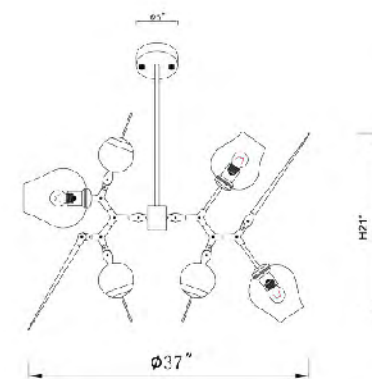

SH02C
 SIZE:45"L×16"W
 LAMP:5/60W/E26

SH02 CH-C
 SIZE:45"L×16"W
 LAMP:5/60W/E26

SH02C
 SH02 CH-C
 E26×5 Max60W

DU101G
 SIZE:45.3"D×30.3"H
 LAMP:9/60W/E26

DU101G
 E26×9 Max60W

MA11X BLK-AMBER
SIZE:85"L×33"W×22"H
LAMP:8/60W/E26

MA11X BLK-SMK
SIZE:85"L×33"W×22"H
LAMP:8/60W/E26

MA11X SN
SIZE:85"L×33"W×22"H
LAMP:8/60W/E26

MA11X G
SIZE:85"L×33"W×22"H
LAMP:8/60W/E26

BE01
 SIZE:42"D×33"H
 LAMP:10/60W/E26

BE01
 E26×10 Max60W

BE03
 SIZE:37"D×21"H
 LAMP:5/60W/E26

BE02
 SIZE:37"D×21"H
 LAMP:5/60W/E26

BE02
 BE03
 E26×5 Max60W

DU03-3
SIZE:16.5"D×11"H
LAMP:5/25W/E26

DU02
SIZE:46.8"D×30.7"H
LAMP:2/25W/E26

DU03W
SIZE:8.7"W×5.7"D×19.8"H
LAMP:2/25W/E26

DU01
SIZE:55.5"D×34.6"H
LAMP:21/25W/E26

DU03GD
SIZE:39.3"D×18.7"H
LAMP:10/25W/E26

DU03
SIZE:39.3"D×18.7"H
LAMP:10/25W/E26

DU03W
E26×2 Max25W

DU03-3
E26×5 Max25W

DU03
DU03GD
E26×10 Max25W

DU02
E26×15 Max25W

DU01
E26×21 Max25W

DU103
 SIZE:20.9"D×16.5"H
 LAMP:10/40W/E12