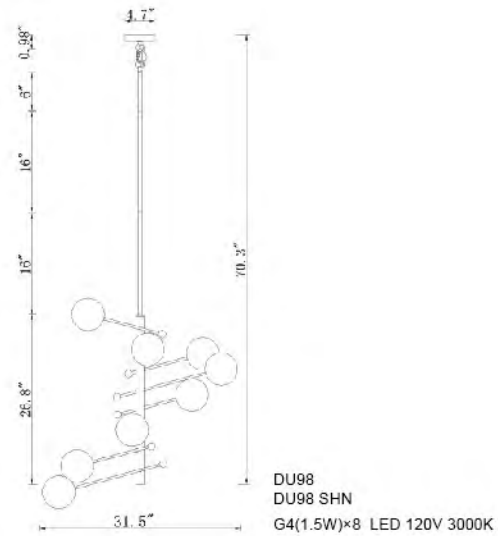

DU100G
 DU100 SHN
 E12×3 Max40W

DU104G
 SIZE:9.8"W×11.8"H×10"D
 LAMP:1/40W/E12

DU104 SHN
 SIZE:9.8"W×11.8"H×10"D
 LAMP:1/40W/E12

DU104 BLK
 SIZE:9.8"W×11.8"H×10"D
 LAMP:1/40W/E12

DU104G
 DU104 SHN
 DU104 BLK
 E12×1 Max40W

CL02
 SIZE:34.9"D×25.8"H
 LAMP:8/40W/E12

DU95
 SIZE:14.6"L×7.5"W×11.2"H
 LAMP:2/60W/E26

DU96
 SIZE:7.5"W×5.9"D×11.2"H
 LAMP:1/60W/E26

DU127
 SIZE:8.5"W×5.9"D×16.5"H
 LAMP:1/60W/E26

MSF01 C47G
 SIZE:47.2"D×18.1"H
 LAMP:8/3W/G4 LED 120V 3000K

MSF01 CH
 SIZE:39.3"D×14"H
 LAMP:6/3W/G4 LED 120V 3000K

MSF01
 SIZE:39.3"D×14"H
 LAMP:6/3W/G4 LED 120V 3000K

MSF01 C47G
 MSF01 C47CH
 G4×8 LED 3W 120V 3000K

MSF01 C47CH
 SIZE:47.2"D×18.1"H
 LAMP:8/3W/G4 LED 120V 3000K

DU98
 SIZE:31.5"D×26.8"H
 LAMP:8/1.5W/G4 LED 120V 3000K

DU98 SHN
 SIZE:31.5"D×26.8"H
 LAMP:8/1.5W/G4 LED 120V 3000K

DU97 SHN
 SIZE:23.6"D×20.5"H
 LAMP:6/1.5W/G4 LED 120V 3000K

DU138C42B
 SIZE:42.5"D×24.4"H
 LAMP:16/5W/G9 LED(NOT INCLUDE)