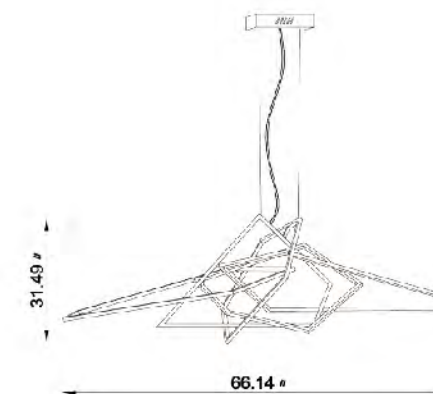

NL44GD
NL44CH
LED 95W 3000K (Include)