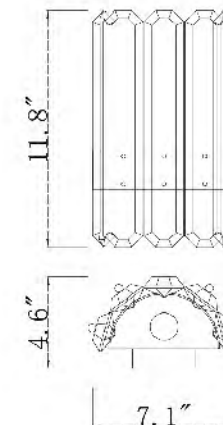

MU55
MU55 CH
E12×1 Max40W