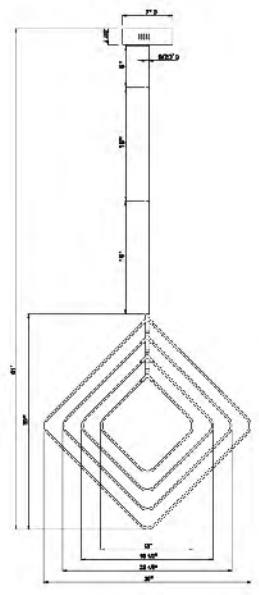

TR67C29CH
LED 36W (Include)