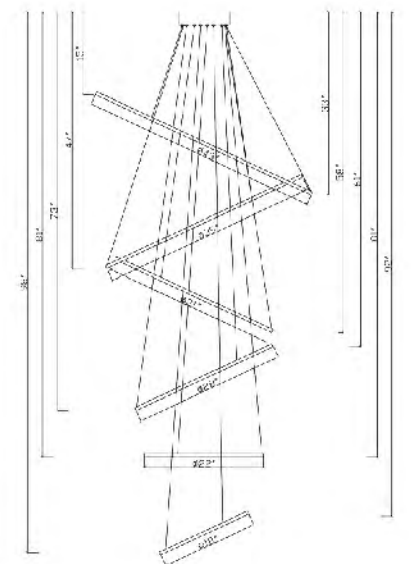

ML970-2 SILVER
 LED 36W (Include)

ML971-1 SILVER
 LED 36W (Include)

ML971-1 SILVER
 SIZE:28"L×19"W×31"H
 LAMP:36W/LED 3000K

ML982 GOLD
 SIZE:43"D×98"H
 LAMP:100W/LED 3000K

ML982 SILVER
 SIZE:43"D×98"H
 LAMP:100W/LED 3000K