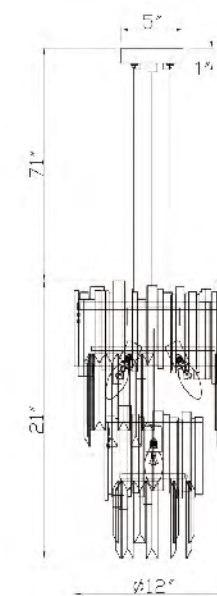

MU47 SHN
E12×4 Max40W