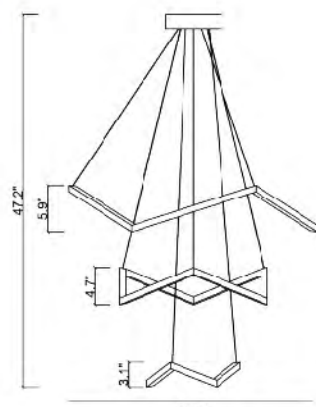

ML935 GOLD
ML935 SILVER
LED 36W (Include)