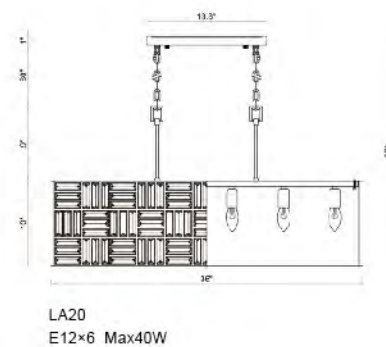

LA19
E12×6 Max40W

LA20
E12×6 Max40W