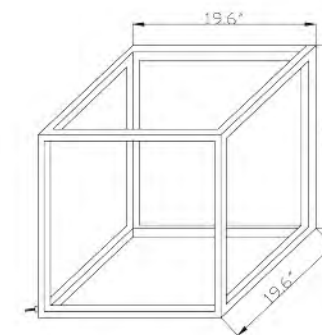

OC07ST14N
 SIZE:13.8"L×13.8"W×27.5"H
 LAMP:56W/LED 3000K DIMMABLE

OC07ST14G
 SIZE:13.8"L×13.8"W×27.5"H
 LAMP:56W/LED 3000K DIMMABLE

OC06ST20G
 SIZE:19.6"L×19.6"W×19.6"H
 LAMP:60W/LED 3000K DIMMABLE

OC05T6N
 OC05T6G
 LED 20W 3000K (Include)