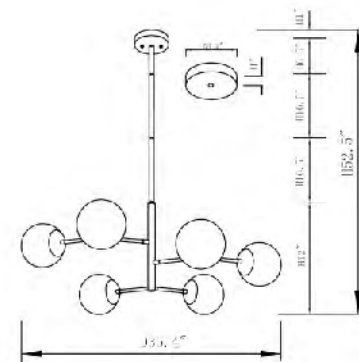

DU144C33CH
 SIZE:33.8"L×17.7"D×14.9"H
 LAMP:24/5W/G9 LED(NOT INCLUDE)

DU144C33G
 DU144C33CH
 G9×24 Max20W

TD31C23AB
 SIZE:23"D×21"H
 LAMP:6/40W/E12

DU110SMK
 SIZE:9.4"D×19.3"H
 LAMP:1/60W/E26

DU110COG
 SIZE:9.4"D×19.3"H
 LAMP:1/60W/E26

BU03C23BR
 SIZE:23.6"D×13.78"H
 LAMP:24/3W/G9 LED

BU03C23BR
 LED 24×3W LED G9

DU110COG
 DU110SMK
 E26×1 Max60W

DU111 SMK
 E26×1 Max60W

DU111 SMK
 SIZE:10.6"D×17.7"H
 LAMP:1/60W/E26

MU61
 SIZE:39.3"D×29.1"H
 LAMP:9/5W/G9 LED

MU61
 G9×9 LED 5W

BE16
 SIZE:32"L×20"W×20"H
 LAMP:6/20W/G9

BE16
 G9×6 Max20W

BE15
 G9×4 Max20W

BE15
 SIZE:24"L×16"W×16"H
 LAMP:4/20W/G9

KJ02 (PENDANT LAMP)
 SIZE:35.4"D×12"H
 LAMP:6/40W/E12

KJ02CH (PENDANT LAMP)
 SIZE:35.4"D×12"H
 LAMP:6/40W/E12

KJ02 (CEILING LAMP)
 SIZE:35.4"D×13"H
 LAMP:6/40W/E12

KJ02CH (CEILING LAMP)
 SIZE:35.4"D×13"H
 LAMP:6/40W/E12

KJ02 (PENDANT LAMP)
 KJ02CH (PENDANT LAMP)
 E12×6 Max40W

KJ02 (CEILING LAMP)
 KJ02CH (CEILING LAMP)
 E12×6 Max40W