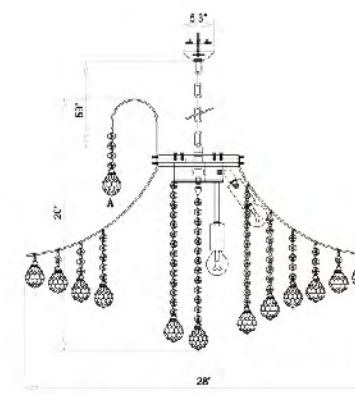

BET39 GOLD
SIZE: 10"D x 6.5"H
LAMP: 4/40W/E12

CH03
 SIZE:29"D×27.5"H
 LAMP:12/40W/E12

TD15CH
 SIZE:28"D×26"H
 LAMP:12/40W/E12

CH02
 SIZE:17.8"D×22.8"H
 LAMP:3/40W/E12

BET55CH
 SIZE:28"D×20"H
 LAMP:11/40W/E12