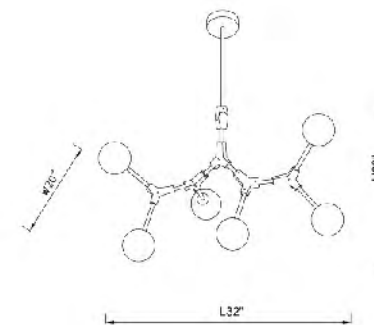

BE16
G9×6 Max20W