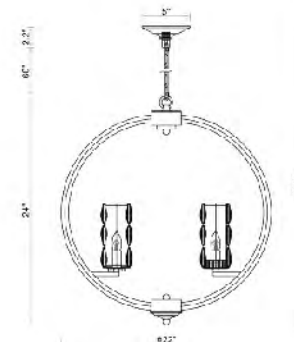

YS5212-4P
SIZE:14"D×14"H
LAMP:4/60W/E12

LA12
 SIZE: 32"L x 14"W x 14"H
 LAMP: 12/40W/E12

LA12
 E12 x 12 Max 40W

LA11
 SIZE: 12.6"L x 12.6"W x 13.5"H
 LAMP: 4/40W/E12

LA11
 E12 x 4 Max 40W

LA14
 E12 x 6 Max 40W