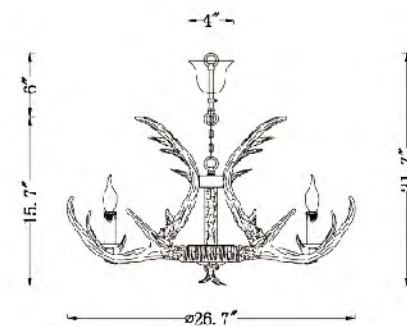

YA29C27W
E12×6 Max40W