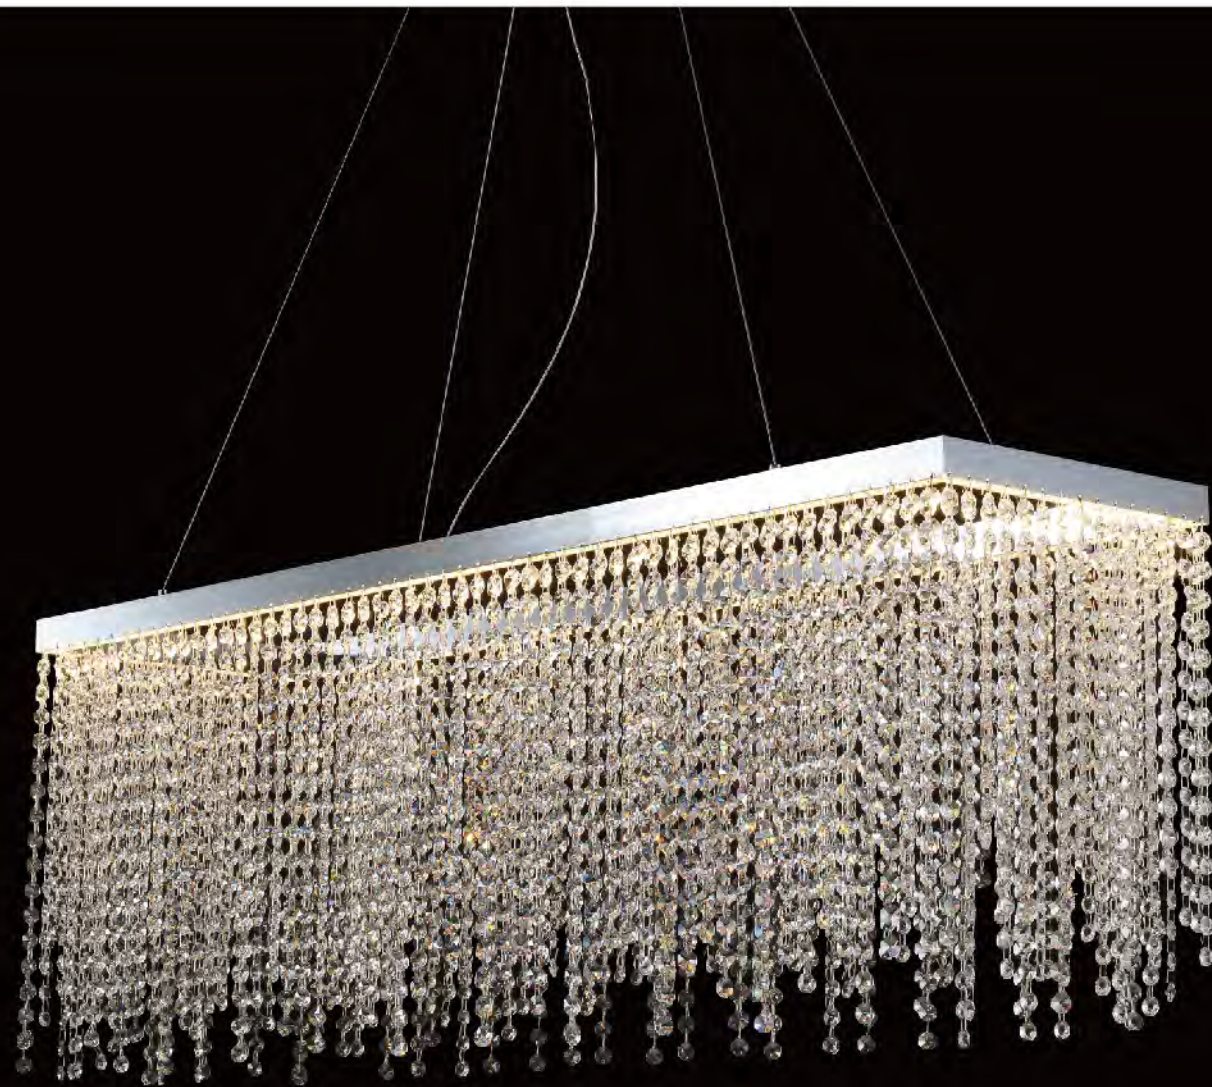

LX12-3
SIZE: 22"D×38"H
LAMP: 7/50W/GU10

LX12-7
SIZE: 24"D×84"H
LAMP: 9/50W/GU10

LX12-8
SIZE: 26"D×96"H
LAMP: 10/50W/GU10

LX12-9
SIZE: 32"D×108"H
LAMP: 12/50W/GU10

LX07(=LX25-3)
SIZE: 22"D×38"H
LAMP: 6/50W/GU10

LX25-4
SIZE: 16"D×48"H
LAMP: 5/50W/GU10

LX25-5
SIZE: 20"D×60"H
LAMP: 7/50W/GU10

LX25-9
SIZE: 24"D×108"H
LAMP: 9/50W/GU10

LX25-12
SIZE: 32"D×144"H
LAMP: 12/50W/GU10

DD02
SIZE: 20"D×38"H
LAMP: 7/50W/GU10

DD02-4
SIZE: 16"D×48"H
LAMP: 5/50W/GU10

DD02-7
SIZE: 20"D×84"H
LAMP: 7/50W/GU10

DD02-8
SIZE: 24"D×96"H
LAMP: 10/50W/GU10

DD02-9
SIZE: 24"D×108"H
LAMP: 10/50W/GU10

OC24C43CH
 SIZE:43.3"L×11.8"W×15.7"H
 LAMP:55W/LED 3000K DIMMABLE

OC24C43CH
 LED 55W (Include)