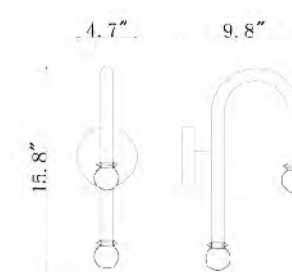

BE02
 SIZE:37"D×21"H
 LAMP:5/60W/E26

BE02
 BE03
 E26×5 Max60W

DU03-3
SIZE:16.5"D×11"H
LAMP:5/25W/E26

DU02
SIZE:46.8"D×30.7"H
LAMP:2/25W/E26

DU03W
SIZE:8.7"W×5.7"D×19.8"H
LAMP:2/25W/E26

DU01
SIZE:55.5"D×34.6"H
LAMP:21/25W/E26

DU125
 G9×16 Max20W

DU128C 15CH
 E26×4 Max60W

DU124
 SIZE:9.8"W×4.7"D×15.8"H
 LAMP:2/20W/G9

DU128C 15CH
 SIZE:16"D×2"H
 LAMP:4/60W/E26

DU124
 G9×2 Max20W

DU144C33G
 SIZE:33.8"L×17.7"D×14.9"H
 LAMP:24/5W/G9 LED(NOT INCLUDE)

DU144C33CH
 SIZE:33.8"L×17.7"D×14.9"H
 LAMP:24/5W/G9 LED(NOT INCLUDE)

DU144C33G
 DU144C33CH
 G9×24 Max20W

TD31C23AB
 SIZE:23"D×21"H
 LAMP:6/40W/E12

DU110SMK
 SIZE:9.4"D×19.3"H
 LAMP:1/60W/E26

DU110COG
 SIZE:9.4"D×19.3"H
 LAMP:1/60W/E26