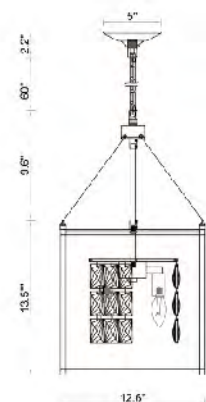

LA11
E12 x 4 Max 40W