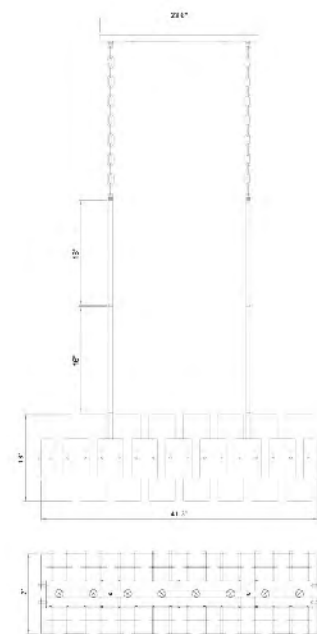

FL34
FL34SN
E12×16 Max40W