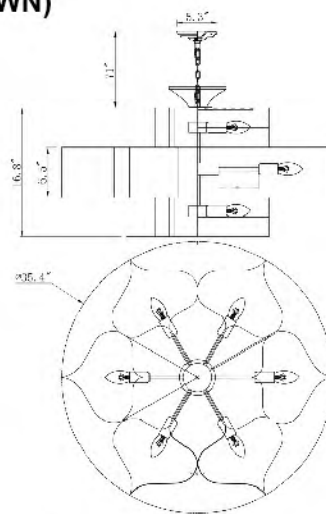

MU03L
E12×12 Max40W