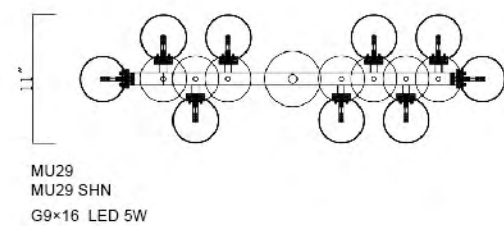

MU28
 SIZE:26.8"D×10.1"H
 LAMP:25/5W/G9 LED

MU28 SHN
 SIZE:26.8"D×10.1"H
 LAMP:25/5W/G9 LED

MU28
 MU28 SHN
 G9×25 LED 5W

MU29 SHN
 SIZE:36.2"L×11"W×11"H
 LAMP:16/5W/G9 LED

MU29
 SIZE:36.2"L×11"W×11"H
 LAMP:16/5W/G9 LED