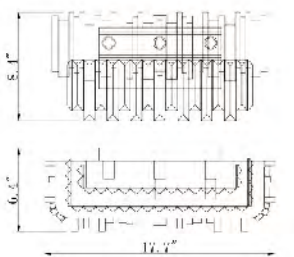

MU11B-30 CH
 SIZE:29.9"W×8.4"H×6.4"D
 LAMP:5/5W/G9 LED
 CLEAR CRYSTAL

MU11B-18 CH
 SIZE:17.7"W×8.4"H×6.4"D
 LAMP:3/5W/G9 LED
 CLEAR CRYSTAL

MU11B-42 G
 G9×8 Max5W(LED)

MU11B-30 G
 MU11B-30 CH
 G9×5 Max5W(LED)