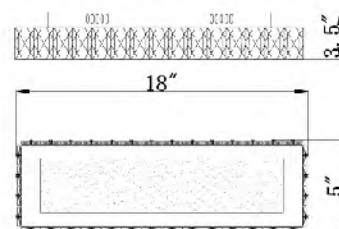

FT33W18CH
LED 21W 4000K (Include)