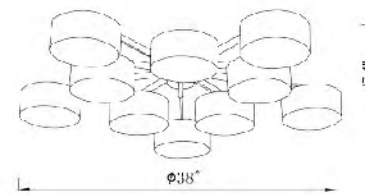

BE12
LED 10W×10 (Include)