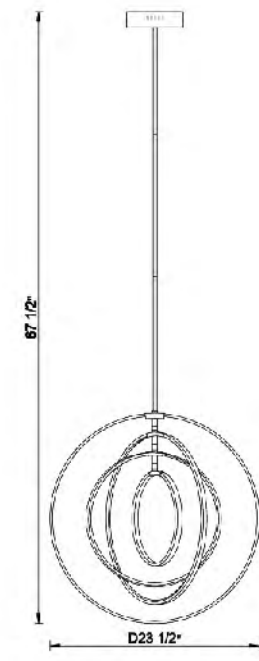

TR20
TR21
LED 60W 3000K (Include)