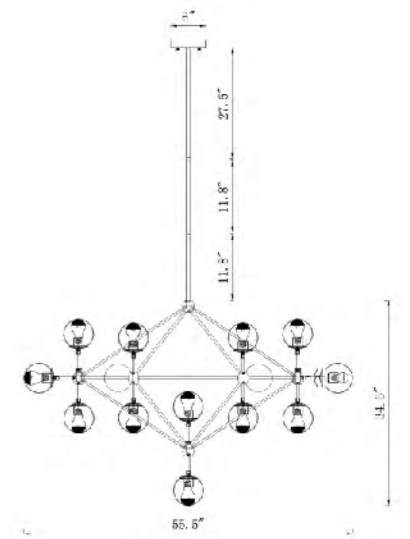

DU73
 SIZE: 10.6"W x 7.9"D x 22.6"H
 LAMP: 1/40W/E12

DU73SN
 SIZE: 10.6"W x 7.9"D x 22.6"H
 LAMP: 1/40W/E12

DU73
 DU73SN
 E12x1 Max40W

DU73L
 E26x1 Max60W

DU72
 DU72SN
 E12x1 Max40W

DU73L
 SIZE: 16.6"W x 11.8"D x 26.7"H
 LAMP: 1/60W/E26

BE02
 SIZE:37"D×21"H
 LAMP:5/60W/E26

BE02
 BE03
 E26×5 Max60W

DU03-3
SIZE:16.5"D×11"H
LAMP:5/25W/E26

DU02
SIZE:46.8"D×30.7"H
LAMP:2/25W/E26

DU03W
SIZE:8.7"W×5.7"D×19.8"H
LAMP:2/25W/E26

DU01
SIZE:55.5"D×34.6"H
LAMP:21/25W/E26

DU03GD
SIZE:39.3"D×18.7"H
LAMP:10/25W/E26

DU03
SIZE:39.3"D×18.7"H
LAMP:10/25W/E26

DU03W
E26×2 Max25W

DU03-3
E26×5 Max25W

DU03
DU03GD
E26×10 Max25W

DU02
E26×15 Max25W

DU01
E26×21 Max25W

DU103
 SIZE:20.9"D×16.5"H
 LAMP:10/40W/E12

DU102
 SIZE:20.9"D×16.5"H
 LAMP:10/40W/E12

DU102
 DU103
 E12×10 Max40W

DU109
 E26×8 Max60W

DU109
 SIZE:18.1"D×35.4"H
 LAMP:8/60W/E26

DU93
 SIZE:34.9"D×25.8"H
 LAMP:8/40W/E12

DU94
 SIZE:31.9"L×8.3"W×11.6"H
 LAMP:4/60W/E26