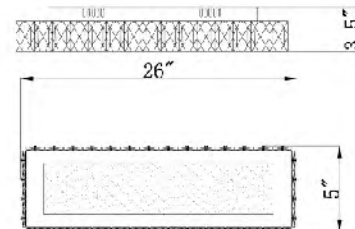

FT34W26CH
LED 32W 4000K (Include)