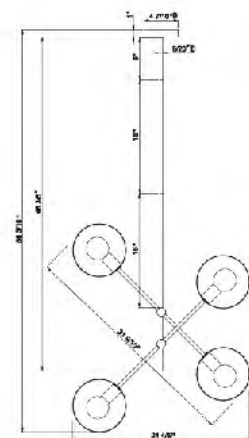

BE02
 SIZE:37"D×21"H
 LAMP:5/60W/E26

BE02
 BE03
 E26×5 Max60W

DU03-3
SIZE:16.5"D×11"H
LAMP:5/25W/E26

DU02
SIZE:46.8"D×30.7"H
LAMP:2/25W/E26

DU03W
SIZE:8.7"W×5.7"D×19.8"H
LAMP:2/25W/E26

DU01
SIZE:55.5"D×34.6"H
LAMP:21/25W/E26

DU144C33CH
 SIZE:33.8"L×17.7"D×14.9"H
 LAMP:24/5W/G9 LED(NOT INCLUDE)

DU144C33G
 DU144C33CH
 G9×24 Max20W

TD31C23AB
 SIZE:23"D×21"H
 LAMP:6/40W/E12

DU110SMK
 SIZE:9.4"D×19.3"H
 LAMP:1/60W/E26

DU110COG
 SIZE:9.4"D×19.3"H
 LAMP:1/60W/E26

XCP7871-6
SIZE:50"L×27.9"W×10.6"H
LAMP:70W/LED 2700K

XCW7871-2
SIZE:5.9"W×8.27"D×23.6"H
LAMP:13W/LED 2700K

KD175182-4A
SIZE:46.85"L×3.5"W
LAMP:40W/LED 3000K

KD175182-4B
SIZE:46.85"L×3.5"W
LAMP:40W/LED 3000K

TR69C24BR
 SIZE:24.8"D×56.3"H
 LAMP:4/60W/E26

TR69C24BR
 E26×4 Max60W

TR70C24BR
 SIZE:24.8"D×60.6"H
 LAMP:6/60W/E26

TR70C24BR
 E26×6 Max60W

TR69C24CH
 SIZE:24.8"D×56.3"H
 LAMP:4/60W/E26

TR69C24CH
 E26×4 Max60W