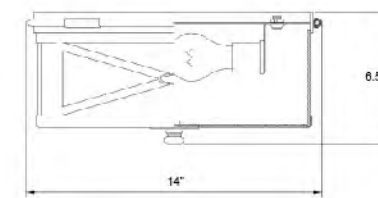

255421
E26×3 Max60W