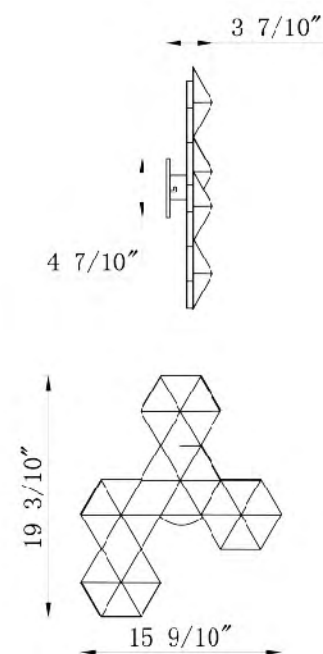

CL08
 SIZE:7.8"D×11.8"H
 LAMP:1/60W/E26
WOOD

NL50G
 SIZE:15.9"L×3.7"D×19.3"H
 LAMP:5W/LED COB
SATIN GOLD

NL50SN
 SIZE:15.9"L×3.7"D×19.3"H
 LAMP:5W/LED COB
SATIN NICKEL

NL50G
 NL50SN
 LED 5W (Include)

DLS06C8G
SIZE:7.9"D×1.16"T
LAMP:7W/LED 3000K
ALUMINIUM