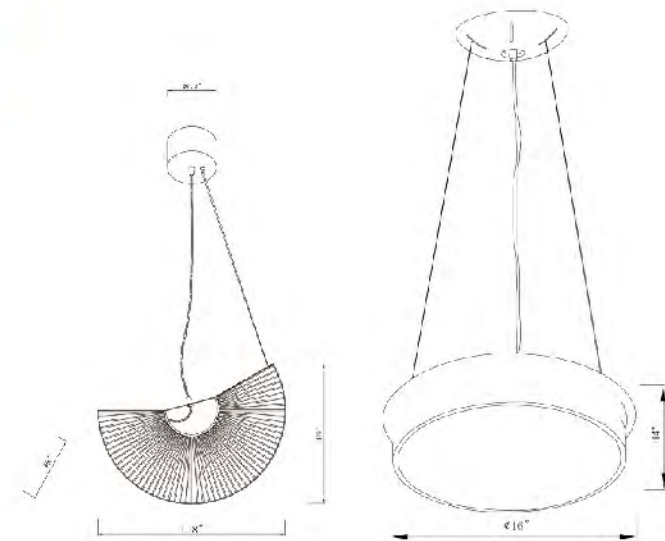

BE04
LED 15W (Include)

SR21
E26 x 1 Max60W