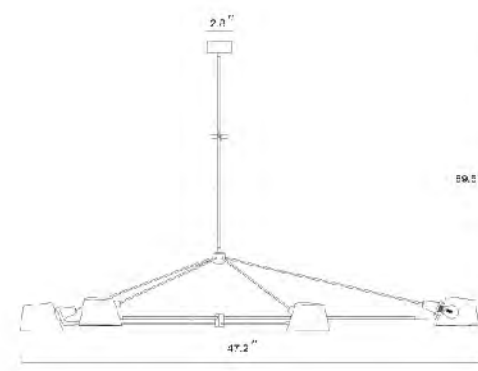

DLS10C24G
SIZE:32"L×5"W×31.5"H
LAMP:50W/LED 3000K
WHITE GLASS/GOLD FRAME

DLS11C36B
 SIZE:31.5"L×31"W×8"H
 LAMP:3/60W/E26

DLS11C36B
 E26×3 Max60W

DLS12C72B
 SIZE:47.2"L×47"W×8"H
 LAMP:6/60W/E26

DLS12C72B
 E26×6 Max60W