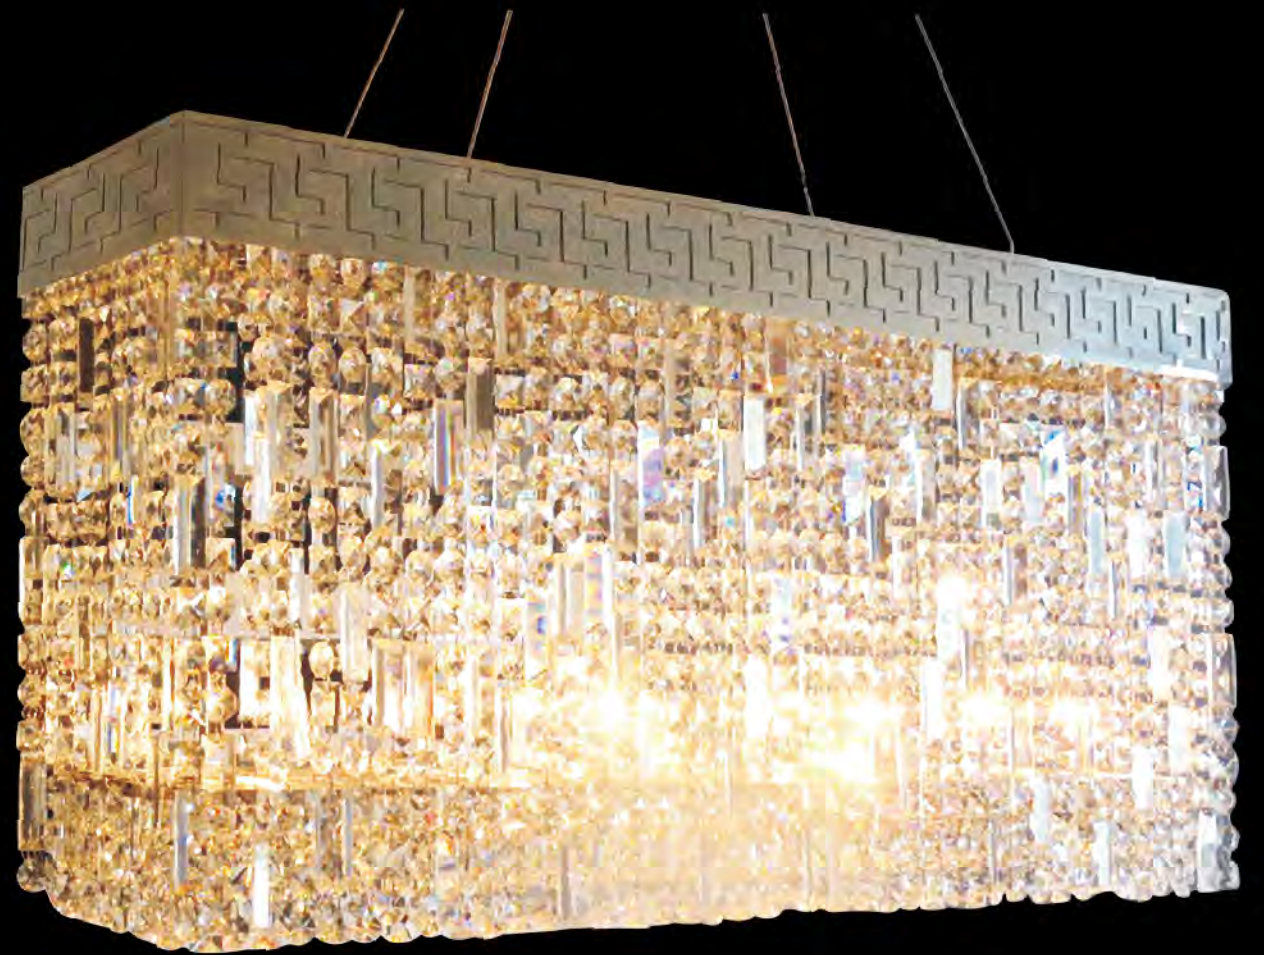

BE09
 SIZE:16"D×13.8"H
 LAMP:24W/LED
 THICK IRON CHAIN

BE09
 LED 24W (Include)

KF81135A
SIZE: 24"D x 30"H
LAMP: 13/40W/G9
**CHROME STAINLESS
STEEL SHADE**

KF81135A
G9 x 13 Max 40W

GA70
SIZE: 42"L x 10"W x 18-60"H
LAMP: 6/60W/E12
CRYSTAL & CHROME METAL FRAME