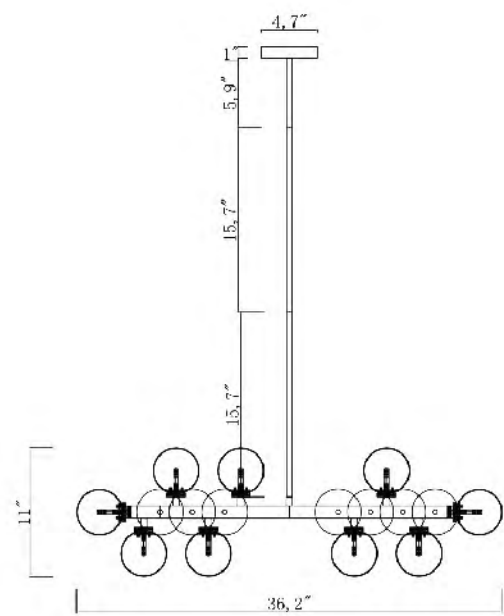

MU28
 SIZE:26.8"D×10.1"H
 LAMP:25/5W/G9 LED

MU28 SHN
 SIZE:26.8"D×10.1"H
 LAMP:25/5W/G9 LED

MU28
 MU28 SHN
 G9×25 LED 5W

MU29 SHN
 SIZE:36.2"L×11"W×11"H
 LAMP:16/5W/G9 LED

MU29
 SIZE:36.2"L×11"W×11"H
 LAMP:16/5W/G9 LED

MU62
 SIZE:31.4"D+25.5"D×11.8-98.5"H
 LAMP:20/5W/G9 LED

MU62
 G9×20 Max5W(LED)

MU63
 G9×36 Max5W(LED)

MU63
 SIZE:37.7"D+31.4"D+25.5"D×19.7-98.5"H
 LAMP:36/5W/G9 LED

DU100G
 SIZE:28"D×13"H
 LAMP:3/40W/E12

DU100 SHN
 SIZE:28"D×13"H
 LAMP:3/40W/E12

DU100G
 DU100 SHN
 E12×3 Max40W

DU104G
 SIZE:9.8"W×11.8"H×10"D
 LAMP:1/40W/E12

DU104 SHN
 SIZE:9.8"W×11.8"H×10"D
 LAMP:1/40W/E12

DU104 BLK
 SIZE:9.8"W×11.8"H×10"D
 LAMP:1/40W/E12

DU104G
 DU104 SHN
 DU104 BLK
 E12×1 Max40W

DU73
 SIZE: 10.6"W x 7.9"D x 22.6"H
 LAMP: 1/40W/E12

DU73SN
 SIZE: 10.6"W x 7.9"D x 22.6"H
 LAMP: 1/40W/E12

DU73
 DU73SN
 E12x1 Max40W

DU73L
 E26x1 Max60W

DU72
 DU72SN
 E12x1 Max40W

DU73L
 SIZE: 16.6"W x 11.8"D x 26.7"H
 LAMP: 1/60W/E26