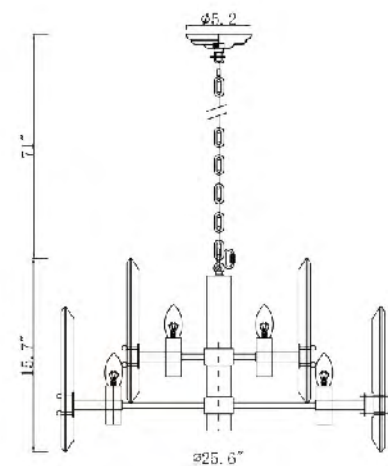

MU78
 MU78CH
 G9×5 LED 5W

MU56 C25G
 SIZE:25.6"D×15.7"H
 LAMP:12/40W/E12
 CRYSTAL/GOLD FRAME

MU56X GD
 SIZE:33.5"D×16.9"H
 LAMP:15/40W/E12
 CRYSTAL/GOLD FRAME

MU56
 SIZE:25.6"D×15.7"H
 LAMP:12/40W/E12
 CRYSTAL/CHROME FRAME