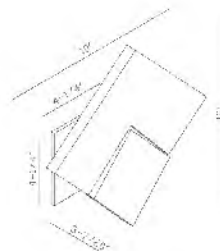

ALBLED207
LED 17W (Include)