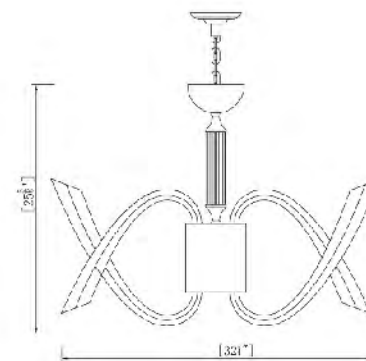

SY05
SIZE:4"D×59"H
LAMP:1/3W/G4 LED
SHADE:CLEAR BUBBLE CRYSTAL

DG20
 SIZE:25.6"D×25.25"H
 LAMP:16/20W/G9

DG21
 SIZE:32.25"D×25.6"H
 LAMP:12/20W/G9

DG20
 G9×16 Max20W

DP01 CH/SN
 SIZE:24"D×13"H
 LAMP:6/40W/E12
 SHADE:CLEAR BUBBLE CRYSTAL