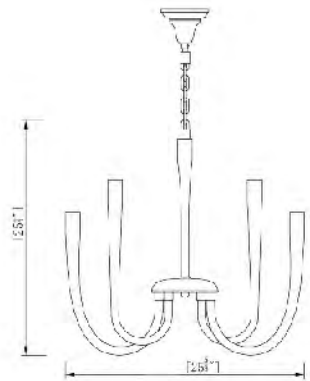

SY07C28G
SIZE:28"D×96"H
LAMP:24W/LED 3000K
SHADE: GOLD SANDY GLAZED GLASS

SY06
SIZE:19.6"D×70"H
LAMP:14/3W/G4 LED
SHADE:CLEAR BUBBLE CRYSTAL

SY06C19G
SIZE:19.6"D×70"H
LAMP:14/3W/G4 LED
SHADE:CLEAR BUBBLE CRYSTAL

SY05
SIZE:4"D×59"H
LAMP:1/3W/G4 LED
SHADE:CLEAR BUBBLE CRYSTAL

DG20
 SIZE:25.6"D×25.25"H
 LAMP:16/20W/G9

DG21
 SIZE:32.25"D×25.6"H
 LAMP:12/20W/G9

DG20
 G9×16 Max20W

DP01 CH/SN
 SIZE:24"D×13"H
 LAMP:6/40W/E12
 SHADE:CLEAR BUBBLE CRYSTAL