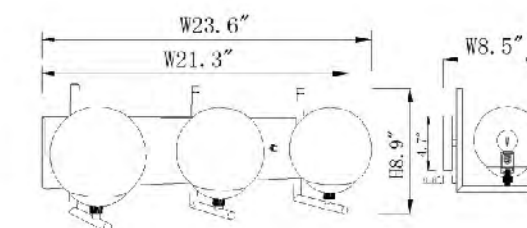

KJ01CH
E12×3 Max40W