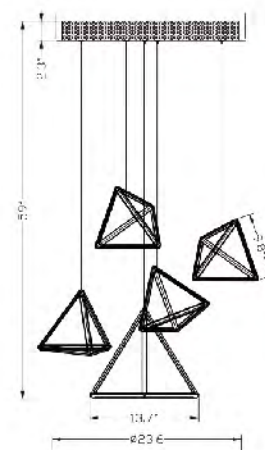

GARDE09 CUSTOM
 SIZE:43.3"D×17.3"H
 LAMP:110W/LED

GARDE09 CUSTOM
 LED 110W (Include)

OC12C23W
 SIZE:23.6"D×59"H
 LAMP:81W/LED 3000K DIMMABLE

OC12C23W
 LED 81W (Include)

OC08C27G
 SIZE:27.5"D×9"H
 LAMP:92W/LED 3000K DIMMABLE