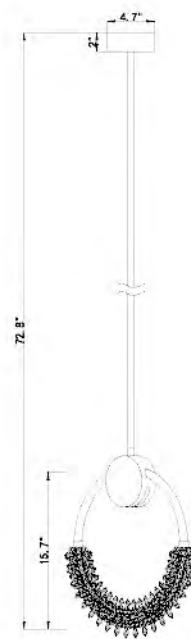

BU08P15G
LED 15W (Include)