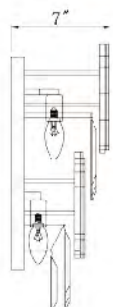

MU24
MU24 SHN
E12×3 Max40W