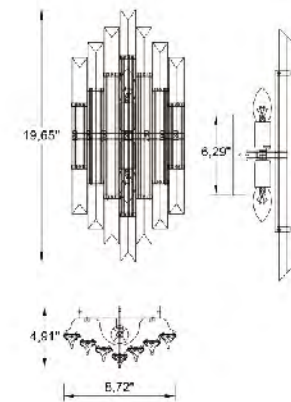

MU16
 SIZE:7"W×18.8"H×5.5"D
 LAMP:2/3W/LED 3000K
 CLEAR CRYSTAL

MU45
 SIZE:7"W×19.6"H×5.1"D
 LAMP:1/40W/E12
MU45 SHN(SHINY NICKEL)NOT SHOWN
 CLEAR CRYSTAL

MU26
 SIZE:8.72"W×19.65"H×4.91"D
 LAMP:2/40W/E12
MU26 SHN
(SHINY NICKEL)NOT SHOWN
 CLEAR CRYSTAL