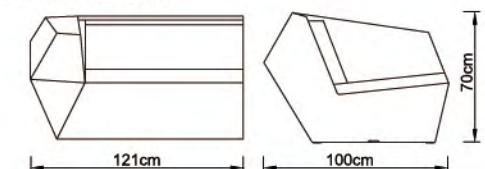

INDOOR/OUTDOOR USE COLOR CHANGING

Plastic shade
Remote control
LED RGBW 5W
A++ A+ A

E27 Max 20W

A

Plastic shade
Remote control
LED RGBW 5-10 W
A++ A+ A

INDOOR/OUTDOOR USE FURNITURE

COLOR CHANGING

Plastic shade
Remote control
LED RGBW 5-10 W

ZP115D