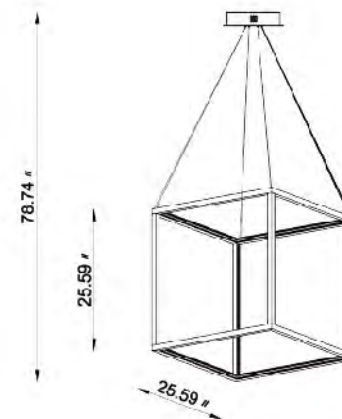

NL41 CH
LED 70W 3000K (Include)