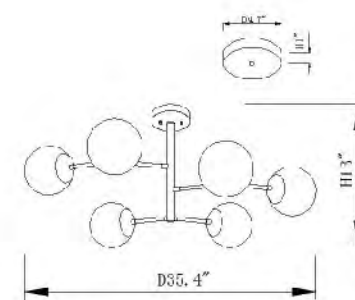

DU144C33CH
 SIZE:33.8"L×17.7"D×14.9"H
 LAMP:24/5W/G9 LED(NOT INCLUDE)

DU144C33G
 DU144C33CH
 G9×24 Max20W

TD31C23AB
 SIZE:23"D×21"H
 LAMP:6/40W/E12

DU110SMK
 SIZE:9.4"D×19.3"H
 LAMP:1/60W/E26

DU110COG
 SIZE:9.4"D×19.3"H
 LAMP:1/60W/E26

BU03C23BR
 SIZE:23.6"D×13.78"H
 LAMP:24/3W/G9 LED

BU03C23BR
 LED 24×3W LED G9

DU110COG
 DU110SMK
 E26×1 Max60W

DU111 SMK
 E26×1 Max60W

DU111 SMK
 SIZE:10.6"D×17.7"H
 LAMP:1/60W/E26

MU61
 SIZE:39.3"D×29.1"H
 LAMP:9/5W/G9 LED

MU61
 G9×9 LED 5W

BE16
 SIZE:32"L×20"W×20"H
 LAMP:6/20W/G9

BE16
 G9×6 Max20W

BE15
 G9×4 Max20W

BE15
 SIZE:24"L×16"W×16"H
 LAMP:4/20W/G9

KJ02 (PENDANT LAMP)
 SIZE:35.4"D×12"H
 LAMP:6/40W/E12

KJ02CH (PENDANT LAMP)
 SIZE:35.4"D×12"H
 LAMP:6/40W/E12

KJ02 (CEILING LAMP)
 SIZE:35.4"D×13"H
 LAMP:6/40W/E12

KJ02CH (CEILING LAMP)
 SIZE:35.4"D×13"H
 LAMP:6/40W/E12

KJ02 (PENDANT LAMP)
 KJ02CH (PENDANT LAMP)
 E12×6 Max40W

KJ02 (CEILING LAMP)
 KJ02CH (CEILING LAMP)
 E12×6 Max40W