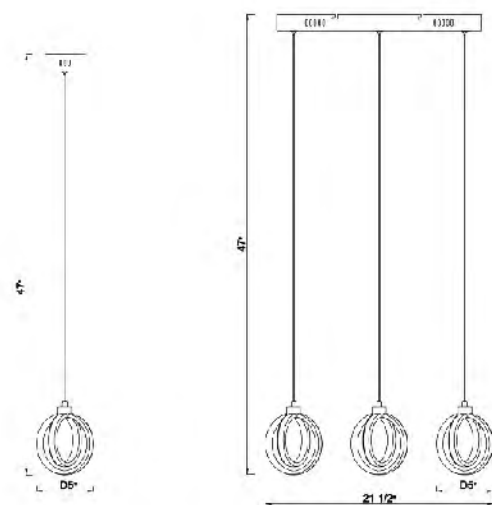

TR26
LED 14W 4000K (Include)

TR27
LED 28W 4000K (Include)