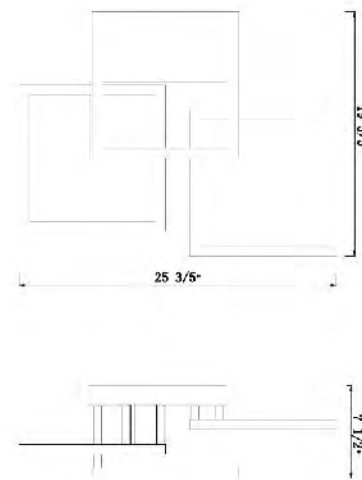

TR38
LED 36W 3000K (Include)