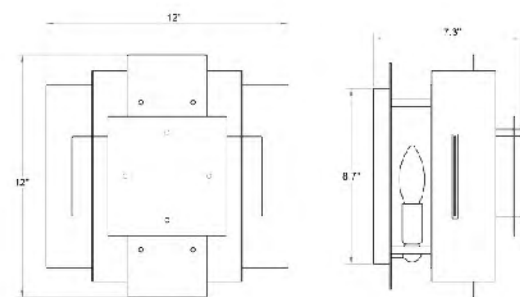

FL35
FL35SN
E12×3 Max40W