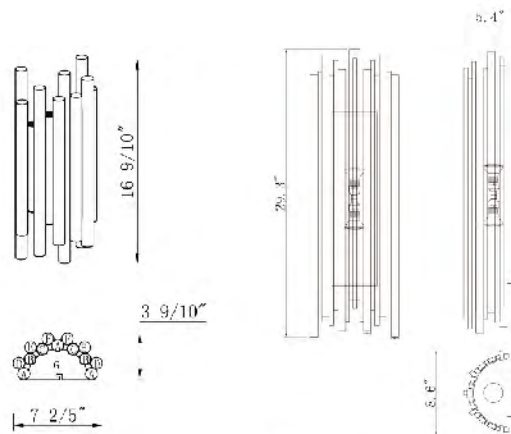

NL47G
LED 8W 3000K(Include)

MU64
GU10×2 Max35W