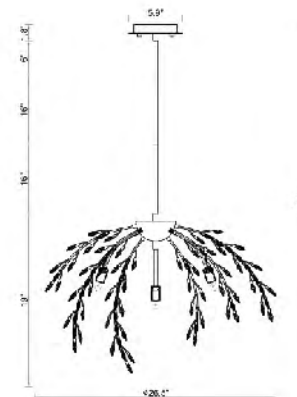

FL33
SIZE:30"D
LAMP:8/60W/E26
CLEAR CRYSTAL STICK
CHROME FRAME

DU35XWH
 SIZE:31"D
 LAMP:10/40W/E12
 BRASS FRAME WITH WHITE GLASS

DU35
 SIZE:21.6"D
 LAMP:8/40W/E12
 BRASS FRAME WITH WHITE GLASS

LA21
 SIZE:26.5"D×19"H
 LAMP:8/25W/G9