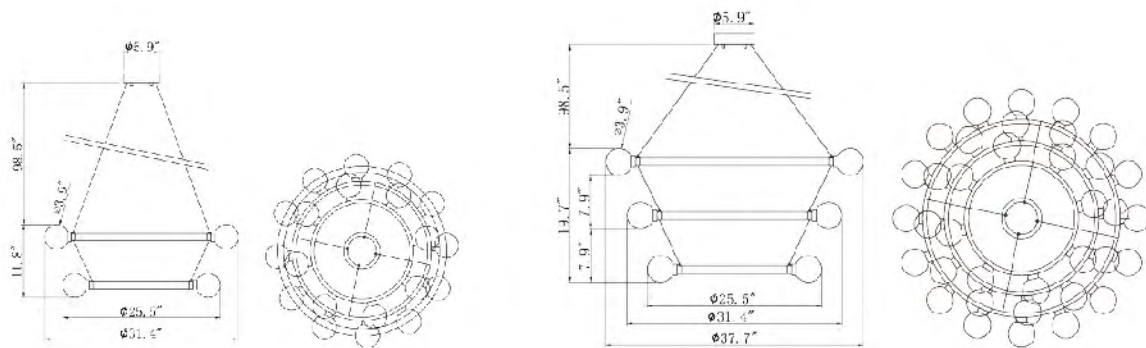

MU62
G9×20 Max5W(LED)

MU63
G9×36 Max5W(LED)