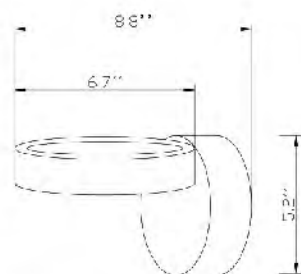

MV10
LED 7W (Include)