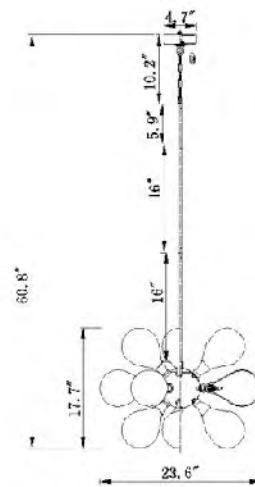

DU125
 G9×16 Max20W

DU128C 15CH
 E26×4 Max60W

DU124
 SIZE:9.8"W×4.7"D×15.8"H
 LAMP:2/20W/G9

DU128C 15CH
 SIZE:16"D×2"H
 LAMP:4/60W/E26

DU124
 G9×2 Max20W

DU144C33G
 SIZE:33.8"L×17.7"D×14.9"H
 LAMP:24/5W/G9 LED(NOT INCLUDE)

DU75G
 SIZE:3.1"D×5"W×14.6"H
 LAMP:2/40W/E12

DU77G
 SIZE:26.4"Dx5.9"H
 LAMP:6/60W/E26

DU77SN
 SIZE:26.4"Dx5.9"H
 LAMP:6/60W/E26

DU77G
 DU77SN
 E26x6 Max60W

DU105G
 SIZE:50.6"L×9"W×8.6"H
 LAMP:11/60W/E26

DU105 SHN
 SIZE:50.6"L×9"W×8.6"H
 LAMP:11/60W/E26

GA74S
 SIZE:22"D
 LAMP:12/1.5W/G4 LED

GA74
 G4x30 (1.5W) LED

GA74S
 G4x12 (1.5W) LED

DU85
 SIZE:23"D×23"H
 LAMP:11/25W/G9

DU85
 G9×11 Max25W

MSF07C 23CH
 SIZE:23.6"D×17.7"H
 LAMP:19/25W/G9

MSF06C 23G
 MSF07C 23CH
 G9×19 Max25W

MSF06C 23G
 SIZE:23.6"D×17.7"H
 LAMP:19/25W/G9

DU120CH
 SIZE:29.9"D
 LAMP:8/40W/E12

GL60
 SIZE:33.5"D×33.5"H
 LAMP:24/40W/E12

DU99
 SIZE:34.4"D×35.8"H
 LAMP:22/60W/E26

GL62
 SIZE:33.5"D×76.6"H
 LAMP:20/25W/E26