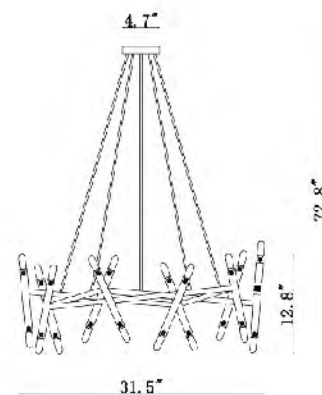

TR78C39BR
 SIZE:39.4"D×15.4"H
 LAMP:8/60W/E26

TR78C39BR
 E26×8 Max60W

TR77C35BR
 SIZE:35"D×11.2"H
 LAMP:6/60W/E26

TR76C30BR
 SIZE:31"D×7.3"H
 LAMP:4/60W/E26

TR76C30BR
 E26×4 Max60W

TR77C35BR
 E26×6 Max60W

TR76C30CH
 SIZE:31"D×7.3"H
 LAMP:4/60W/E26

DU75G
 SIZE:3.1"D×5"W×14.6"H
 LAMP:2/40W/E12

DU77G
 SIZE:26.4"Dx5.9"H
 LAMP:6/60W/E26

DU77SN
 SIZE:26.4"Dx5.9"H
 LAMP:6/60W/E26

DU77G
 DU77SN
 E26x6 Max60W

DU105G
 SIZE:50.6"L×9"W×8.6"H
 LAMP:11/60W/E26

DU105 SHN
 SIZE:50.6"L×9"W×8.6"H
 LAMP:11/60W/E26

DU105G
 DU105 SHN
 E26×11 Max60W

TM01 CUS
 SIZE:55.1"D×13.8"H
 LAMP:32/4W/E12 LED T25 2700K

LX53
 SIZE:48"D×14"H
 LAMP:20/25W/G9

TM01 CUS
 E12×32 LED 4W

TM02 BLK
 SIZE:31.5"D×12.8"H
 LAMP:20/4W/E12 LED T25 2700K

TM02
 SIZE:31.5"D×12.8"H
 LAMP:20/4W/E12 LED T25 2700K

TM01
 SIZE:31.5"D×12.8"H
 LAMP:20/4W/E12 LED T25 2700K

TM01
 TM02
 TM02 BLK
 E12×20 LED 4W

ZL30C27CH
 SIZE:27.6"D×22.2"H
 LAMP:8/40W/E12

ZL30C27CO
 SIZE:27.6"D×22.2"H
 LAMP:8/40W/E12