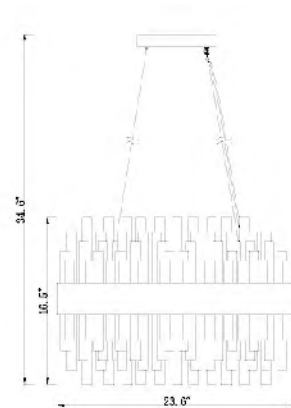

DU100G
 DU100 SHN
 E12×3 Max40W

DU104G
 SIZE:9.8"W×11.8"H×10"D
 LAMP:1/40W/E12

DU104 SHN
 SIZE:9.8"W×11.8"H×10"D
 LAMP:1/40W/E12

DU104 BLK
 SIZE:9.8"W×11.8"H×10"D
 LAMP:1/40W/E12

DU104G
 DU104 SHN
 DU104 BLK
 E12×1 Max40W

DU125
 G9×16 Max20W

DU128C 15CH
 E26×4 Max60W

DU124
 SIZE:9.8"W×4.7"D×15.8"H
 LAMP:2/20W/G9

DU128C 15CH
 SIZE:16"D×2"H
 LAMP:4/60W/E26

DU124
 G9×2 Max20W

DU144C33G
 SIZE:33.8"L×17.7"D×14.9"H
 LAMP:24/5W/G9 LED(NOT INCLUDE)

DU144C33CH
 SIZE:33.8"L×17.7"D×14.9"H
 LAMP:24/5W/G9 LED(NOT INCLUDE)

DU144C33G
 DU144C33CH
 G9×24 Max20W

TD31C23AB
 SIZE:23"D×21"H
 LAMP:6/40W/E12

DU110SMK
 SIZE:9.4"D×19.3"H
 LAMP:1/60W/E26

DU110COG
 SIZE:9.4"D×19.3"H
 LAMP:1/60W/E26

BU03C23BR
 SIZE:23.6"D×13.78"H
 LAMP:24/3W/G9 LED

BU03C23BR
 LED 24×3W LED G9

DU110COG
 DU110SMK
 E26×1 Max60W

DU111 SMK
 E26×1 Max60W

DU111 SMK
 SIZE:10.6"D×17.7"H
 LAMP:1/60W/E26

MU61
 SIZE:39.3"D×29.1"H
 LAMP:9/5W/G9 LED