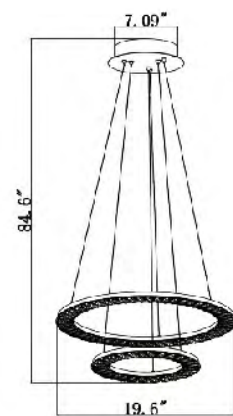

FT19
 SIZE:16.5"D×3.5"H
 LAMP:LED/21W/4000K DIMMABLE
 CRYSTAL&BEADS CENTER

FT21
 LED 24W 4000K (Include)

FT22
 LED 30W 4000K (Include)

FT19
 LED 21W 4000K (Include)

FT20
 LED 28W 4000K (Include)

FT25
 SIZE: 19.6"D+11.8"D×3.5"H
 LAMP: LED/55W/4000K DIMMABLE
 CRYSTAL