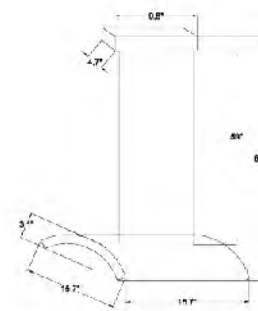

JP13
LED 50W (Include)