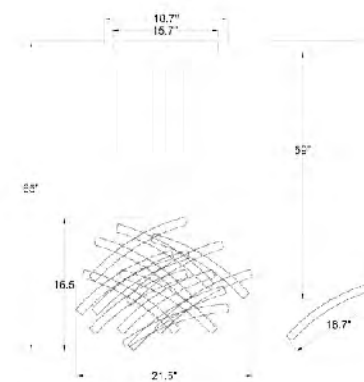

JP11
LED 45W (Include)