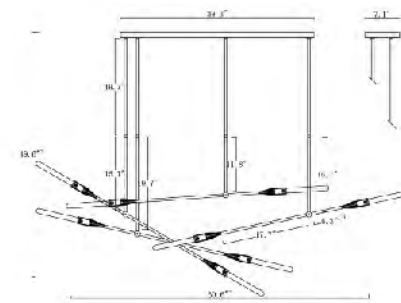

DU119
DU119 CH
E12x8 T25 LED