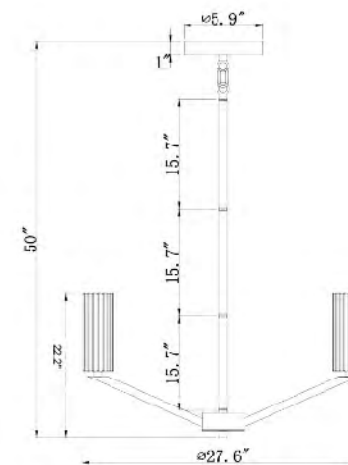

BE02
 SIZE:37"D×21"H
 LAMP:5/60W/E26

BE02
 BE03
 E26×5 Max60W

DU03-3
SIZE:16.5"D×11"H
LAMP:5/25W/E26

DU02
SIZE:46.8"D×30.7"H
LAMP:2/25W/E26

DU03W
SIZE:8.7"W×5.7"D×19.8"H
LAMP:2/25W/E26

DU01
SIZE:55.5"D×34.6"H
LAMP:21/25W/E26

DU102
 SIZE:20.9"D×16.5"H
 LAMP:10/40W/E12

DU102
 DU103
 E12×10 Max40W

DU109
 E26×8 Max60W

DU109
 SIZE:18.1"D×35.4"H
 LAMP:8/60W/E26

DU93
 SIZE:34.9"D×25.8"H
 LAMP:8/40W/E12

DU94
 SIZE:31.9"L×8.3"W×11.6"H
 LAMP:4/60W/E26

DU75G
 SIZE:3.1"D×5"W×14.6"H
 LAMP:2/40W/E12

DU77G
 SIZE:26.4"Dx5.9"H
 LAMP:6/60W/E26

DU77SN
 SIZE:26.4"Dx5.9"H
 LAMP:6/60W/E26

DU77G
 DU77SN
 E26x6 Max60W

DU105G
 SIZE:50.6"L×9"W×8.6"H
 LAMP:11/60W/E26

DU105 SHN
 SIZE:50.6"L×9"W×8.6"H
 LAMP:11/60W/E26

TM02
 SIZE:31.5"D×12.8"H
 LAMP:20/4W/E12 LED T25 2700K

TM01
 SIZE:31.5"D×12.8"H
 LAMP:20/4W/E12 LED T25 2700K

TM01
 TM02
 TM02 BLK
 E12×20 LED 4W

ZL30C27CH
 SIZE:27.6"D×22.2"H
 LAMP:8/40W/E12

ZL30C27CO
 SIZE:27.6"D×22.2"H
 LAMP:8/40W/E12