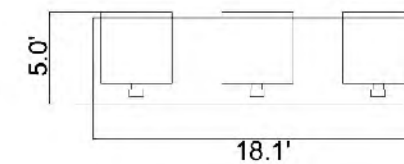

ZP11
G9×3 Max40W