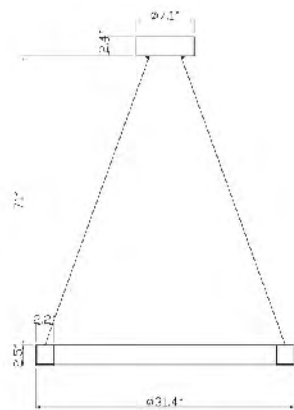

DU137P15P
SIZE:14.9"D
LAMP:1/60W/E26

MU30B CH
 SIZE:26.3"D×2.5"H
 LAMP:60W/LED 3000K

MU67
 SIZE:23.6"D×9.8"H
 LAMP:9/5W/G9 LED
GLASS

MU30A CH
 SIZE:31.4"D×2.5"H
 LAMP:75W/LED 3000K

MU67CH
 SIZE:23.6"D×9.8"H
 LAMP:9/5W/G9 LED
GLASS