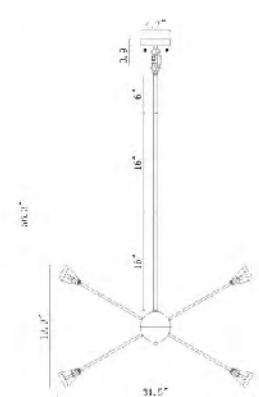

DU75G
 SIZE:3.1"D×5"W×14.6"H
 LAMP:2/40W/E12

DU77G
 SIZE:26.4"Dx5.9"H
 LAMP:6/60W/E26

DU77SN
 SIZE:26.4"Dx5.9"H
 LAMP:6/60W/E26

DU77G
 DU77SN
 E26x6 Max60W

DU105G
 SIZE:50.6"L×9"W×8.6"H
 LAMP:11/60W/E26

DU105 SHN
 SIZE:50.6"L×9"W×8.6"H
 LAMP:11/60W/E26

MSF06C 23G
 SIZE:23.6"D×17.7"H
 LAMP:19/25W/G9

DU120CH
 SIZE:29.9"D
 LAMP:8/40W/E12

GL60
 SIZE:33.5"D×33.5"H
 LAMP:24/40W/E12

DU99
 SIZE:34.4"D×35.8"H
 LAMP:22/60W/E26

GL62
 SIZE:33.5"D×76.6"H
 LAMP:20/25W/E26

GL61
 SIZE:14.6"D×60"H
 LAMP:12/25W/E26

DU99
 E26×22 Max60W

DU120CH
 E12×8 Max40W

SY04
SIZE:102"L×4"W×20.4"H
LAMP:7/3W/G9

DLS09C39BR
SIZE:39"D×23.6-35.4"H
LAMP:6/5W/G9 LED 3000K
BLACK W/GOLD
ACCENT METAL

DU108
 SIZE:22.4"D×22.8"H
 LAMP:10/40W/E12

DU108
 E12×10 Max40W

DU44 GD
 SIZE:23.6"D×26.4"H
 LAMP:12/40W/E12

DU84
 SIZE:31.5"D×19.9"H
 LAMP:16/25W/G9

DU84
 G9×16 Max25W

DU89
 SIZE:29.5"D×7.5"H
 LAMP:18/25W/G9

DU89 SHN
 SIZE:29.5"D×7.5"H
 LAMP:18/25W/G9