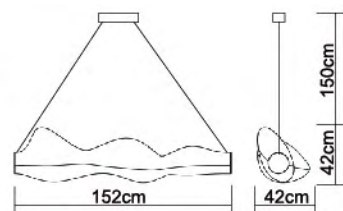

Items No.	D	H
ZP108A	11cm	20cm
ZP108B	16cm	32cm
ZP108C	20cm	36cm

INDOOR/OUTDOOR USE

ZP77
White / Plastic shade
LED White 80W ONLY

A++ A+ A

ZP114
White / Plastic shade
LED White 80W ONLY

A++ A+ A

INDOOR/OUTDOOR USE