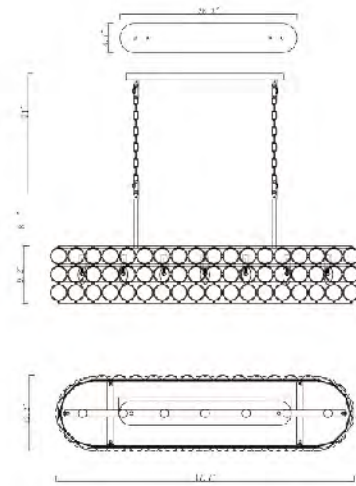

TR78C39BR
 SIZE:39.4"D×15.4"H
 LAMP:8/60W/E26

TR78C39BR
 E26×8 Max60W

TR77C35BR
 SIZE:35"D×11.2"H
 LAMP:6/60W/E26

TR76C30BR
 SIZE:31"D×7.3"H
 LAMP:4/60W/E26

TR76C30BR
 E26×4 Max60W

TR77C35BR
 E26×6 Max60W

TR76C30CH
 SIZE:31"D×7.3"H
 LAMP:4/60W/E26

TR76C30CH
 E26×4 Max60W

TR77C35CH
 SIZE:35"D×11.2"H
 LAMP:6/60W/E26

TR77C35CH
 E26×6 Max60W

DU76G
 SIZE:5.9"D×13"W×22"H
 LAMP:3/60W/E26

DU76SN
 SIZE:5.9"D×13"W×22"H
 LAMP:3/60W/E26

DU75SN
 SIZE:3.1"D×5"W×14.6"H
 LAMP:2/40W/E12

DU75G
 SIZE:3.1"D×5"W×14.6"H
 LAMP:2/40W/E12

DU77G
 SIZE:26.4"Dx5.9"H
 LAMP:6/60W/E26

DU77SN
 SIZE:26.4"Dx5.9"H
 LAMP:6/60W/E26

DU77G
 DU77SN
 E26x6 Max60W

DU105G
 SIZE:50.6"L×9"W×8.6"H
 LAMP:11/60W/E26

DU105 SHN
 SIZE:50.6"L×9"W×8.6"H
 LAMP:11/60W/E26

ZL23C35CO
 ZL23C35CH
 E12×6 Max40W

ZL28C25CO
 SIZE:26"D×25"H
 LAMP:10/40W/E12
 ACRYLIC/BRASS FRAME

ZL28C25CH
 SIZE:26"D×25"H
 LAMP:10/40W/E12
 ACRYLIC/CHROME FRAME

ZL28C25CO
 ZL28C25CH
 E12×10 Max40W

MU72
 SIZE:47.7"L×12.2"W×9.2"H
 LAMP:7/40W/E12
 MAGNIFYING GLASS LENS