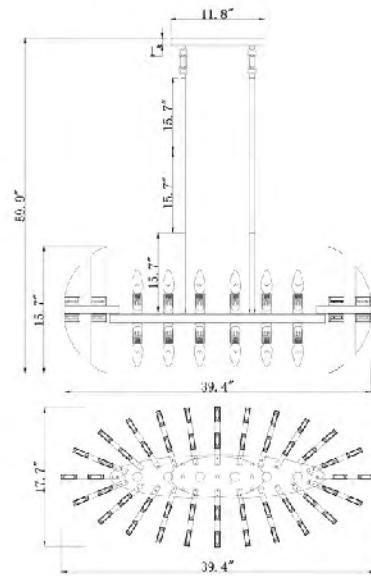

TR78C39BR
 SIZE:39.4"D×15.4"H
 LAMP:8/60W/E26

TR78C39BR
 E26×8 Max60W

TR77C35BR
 SIZE:35"D×11.2"H
 LAMP:6/60W/E26

TR76C30BR
 SIZE:31"D×7.3"H
 LAMP:4/60W/E26

TR76C30BR
 E26×4 Max60W

TR77C35BR
 E26×6 Max60W

TR76C30CH
 SIZE:31"D×7.3"H
 LAMP:4/60W/E26

DU75G
 SIZE:3.1"D×5"W×14.6"H
 LAMP:2/40W/E12

DU77G
 SIZE:26.4"Dx5.9"H
 LAMP:6/60W/E26

DU77SN
 SIZE:26.4"Dx5.9"H
 LAMP:6/60W/E26

DU77G
 DU77SN
 E26x6 Max60W

DU105G
 SIZE:50.6"L×9"W×8.6"H
 LAMP:11/60W/E26

DU105 SHN
 SIZE:50.6"L×9"W×8.6"H
 LAMP:11/60W/E26

WALLSCONCE

MAT02C23G
SIZE:23.6"D×9.84"H
LAMP:44W/LED 3000K
CRYSTAL/GOLD FRAME

MAT02C23CH
SIZE:23.6"D×9.84"H
LAMP:44W/LED 3000K
CRYSTAL/CHROME FRAME

BDC01
SIZE:24"D×108"H
LAMP:23/25W/G9

BDC02
SIZE:5"D×5"H
LAMP:1/25W/G9

ZL29C39CO
 SIZE:39.4"L×17.7"W×15.7"H
 LAMP:12/40W/E12
 ACRYLIC/BRASS FRAME
 ZL29C39CH (CHROME COLOR NOT SHOWN)

ZL29C39CO
 E12×12 Max40W

ZL24C23CH
 SIZE:23.2"D×22.8"H
 LAMP:6/40W/E12
 ACRYLIC/CHROME FRAME