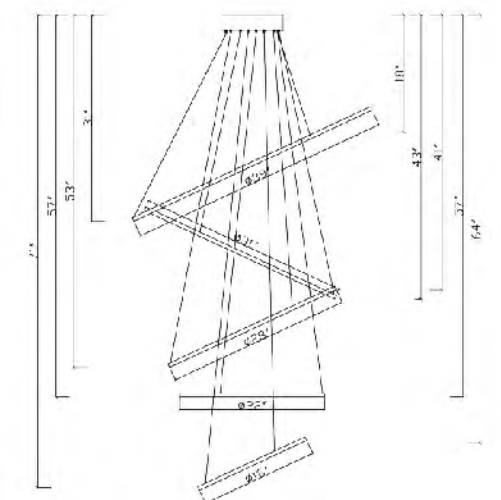

ML982-1 GOLD
ML982-1 SILVER
LED 100W (Include)