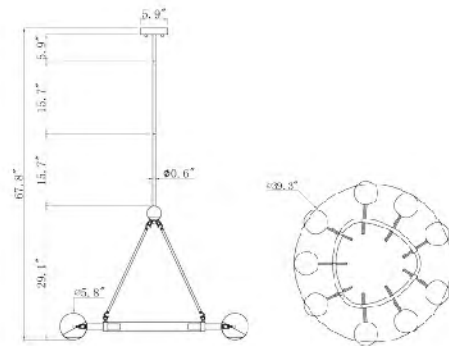

DU100G
 DU100 SHN
 E12×3 Max40W

DU104G
 SIZE:9.8"W×11.8"H×10"D
 LAMP:1/40W/E12

DU104 SHN
 SIZE:9.8"W×11.8"H×10"D
 LAMP:1/40W/E12

DU104 BLK
 SIZE:9.8"W×11.8"H×10"D
 LAMP:1/40W/E12

DU104G
 DU104 SHN
 DU104 BLK
 E12×1 Max40W

DU144C33CH
 SIZE:33.8"L×17.7"D×14.9"H
 LAMP:24/5W/G9 LED(NOT INCLUDE)

DU144C33G
 DU144C33CH
 G9×24 Max20W

TD31C23AB
 SIZE:23"D×21"H
 LAMP:6/40W/E12

DU110SMK
 SIZE:9.4"D×19.3"H
 LAMP:1/60W/E26

DU110COG
 SIZE:9.4"D×19.3"H
 LAMP:1/60W/E26

BU03C23BR
 SIZE:23.6"D×13.78"H
 LAMP:24/3W/G9 LED

BU03C23BR
 LED 24×3W LED G9

DU110COG
 DU110SMK
 E26×1 Max60W

DU111 SMK
 E26×1 Max60W

DU111 SMK
 SIZE:10.6"D×17.7"H
 LAMP:1/60W/E26

MU61
 SIZE:39.3"D×29.1"H
 LAMP:9/5W/G9 LED

MU61
 G9×9 LED 5W

BE16
 SIZE:32"L×20"W×20"H
 LAMP:6/20W/G9

BE16
 G9×6 Max20W

BE15
 G9×4 Max20W

BE15
 SIZE:24"L×16"W×16"H
 LAMP:4/20W/G9

KJ02 (PENDANT LAMP)
 SIZE:35.4"D×12"H
 LAMP:6/40W/E12

KJ02CH (PENDANT LAMP)
 SIZE:35.4"D×12"H
 LAMP:6/40W/E12