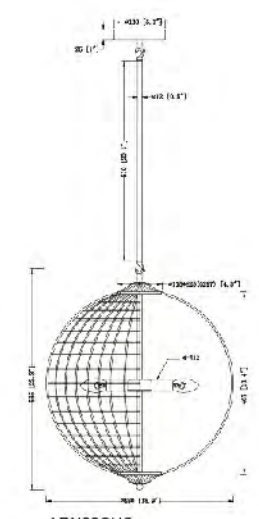

ARN02CUS
E12×4 Max40W