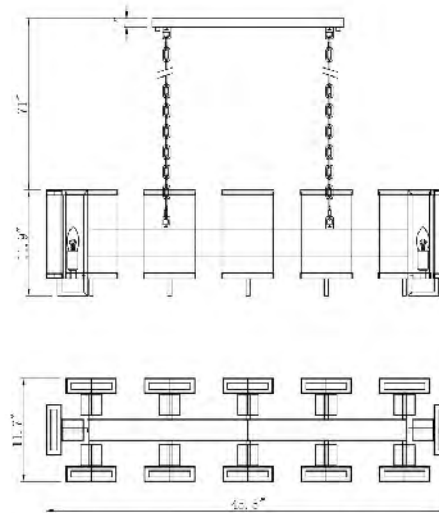

MU77
E12×12 Max40W