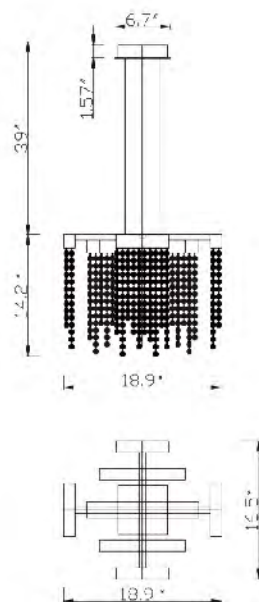

MU68
 SIZE:23.6"D×7.1"H
 LAMP:10/40W/E12
 CLEAR CRYSTAL

MU23
 G9×13 LED 5W

MU68
 E12×10 Max40W

FL30
 SIZE:30"D×21.6"H
 LAMP:6/40W/E12
 CRYSTAL/CHROME FRAME

OC26C19CH
 SIZE:18.9"L×16.5"W×14.2"H
 LAMP:32W/LED 3000K DIMMABLE