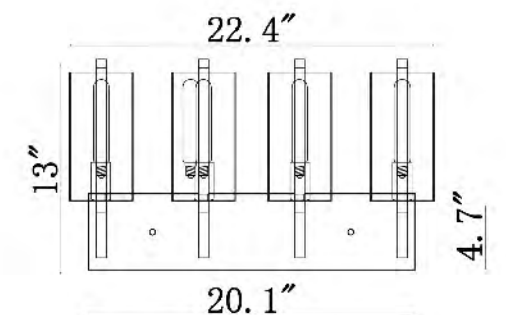

DU123
E12×4 Max40W