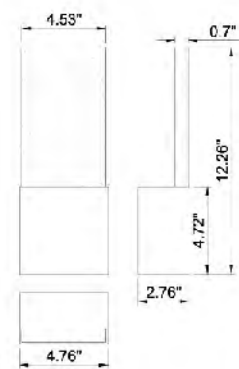

MU48
 SIZE:5.7"W×11.9"H×5.4"D
 LAMP:1/40W/E12
MU48 CH
(CHROME)NOT SHOWN
SHADE:CLEAR MOLDED CRYSTAL

MU55
 SIZE:7.1"L×11.8"H×4.6"D
 LAMP:1/40W/E12
CLEAR CRYSTAL

MU18 SN
 SIZE:9.7"W×23.6"H×3.2"D
 LAMP:4/3W/LED 3000K
SHADE:CLEAR CRYSTAL

ZL18
 SIZE:4.76"W×12.26"H×2.76"D
 LAMP:6W/LED 3000K
SHADE:SMOKY BUBBLE CRYSTAL

MU15
 SIZE:8.6"W×15.7"H×5.1"D
 LAMP:2/40W/E12
CLEAR CRYSTAL

MU55 CH
 SIZE:7.1"L×11.8"H×4.6"D
 LAMP:1/40W/E12
CLEAR CRYSTAL

MU18
 MU18 SN
 LED 12W 3000K(include)