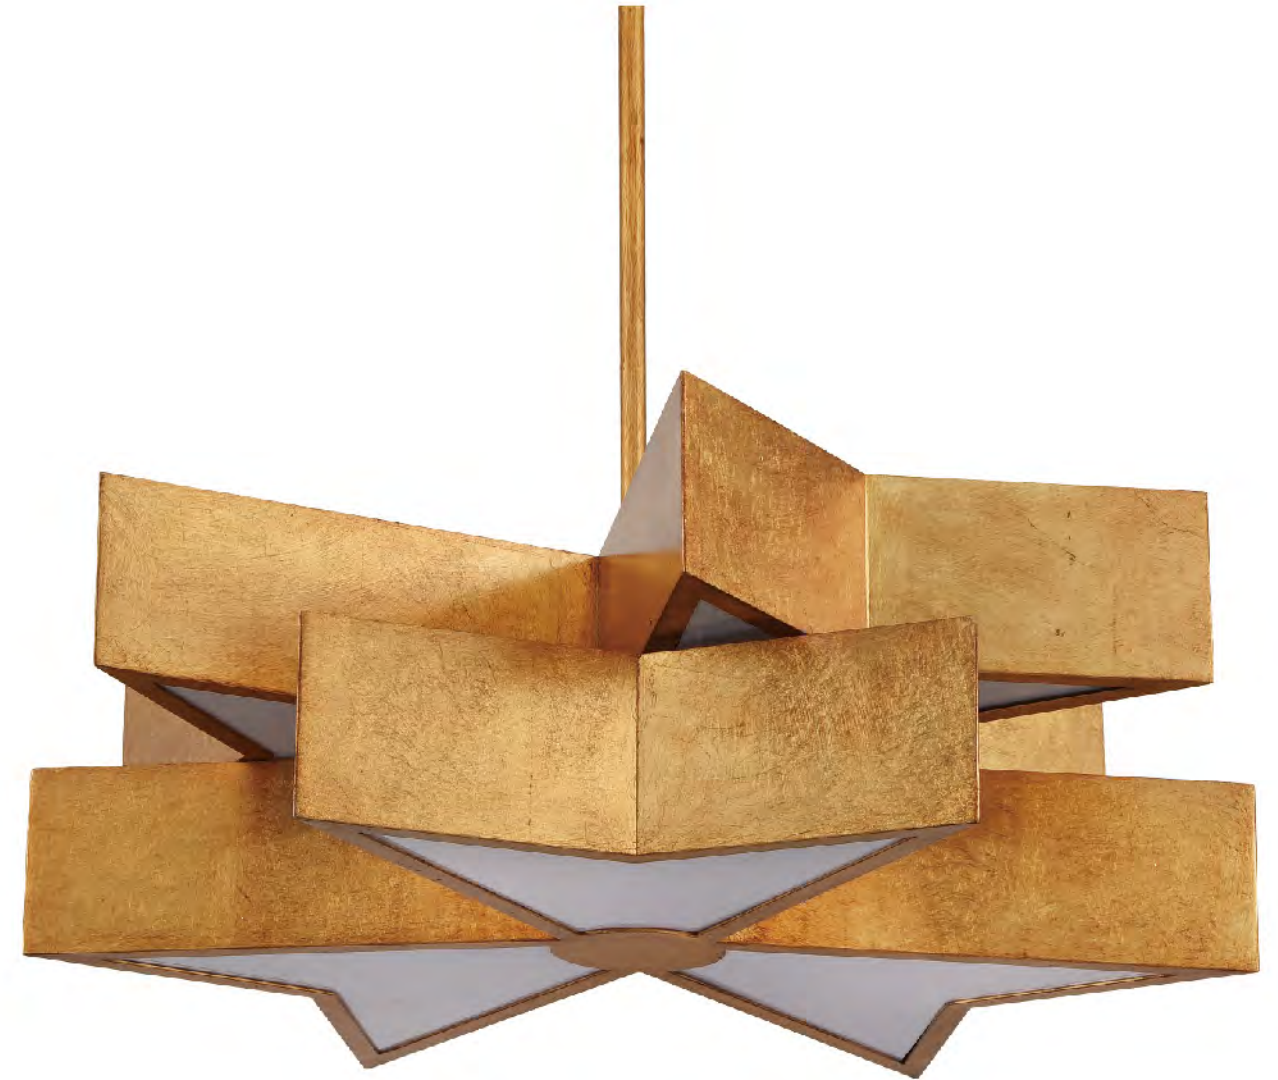

H0074-L-C
SIZE:13.77"D×14.1"H
LAMP:1/10W/LED 3000K

H0074-XL-C
SIZE:17.71"D×14.1"H
LAMP:1/15W/LED 3000K

H0074-L-G
SIZE:13.77"D×14.1"H
LAMP:1/10W/LED 3000K

H0074-XL-G
SIZE:17.71"D×14.1"H
LAMP:1/15W/LED 3000K

MU65
SIZE:27.5"D×8.6"H
LAMP:6/40W/E12
STEEL IN GOLD LEAF