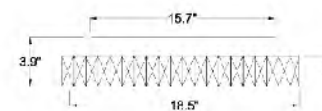

JP14
LED 50W (Include)