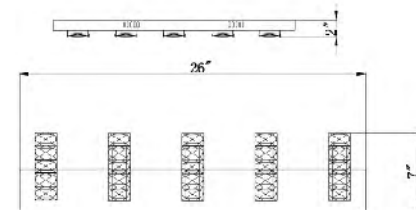

FT36W26CH
LED 25W 4000K (Include)