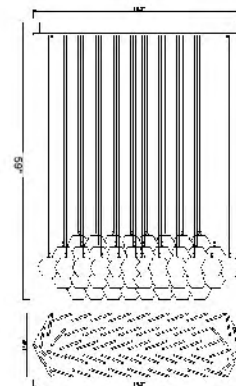

BE02
 SIZE:37"D×21"H
 LAMP:5/60W/E26

BE02
 BE03
 E26×5 Max60W

DU03-3
SIZE:16.5"D×11"H
LAMP:5/25W/E26

DU02
SIZE:46.8"D×30.7"H
LAMP:2/25W/E26

DU03W
SIZE:8.7"W×5.7"D×19.8"H
LAMP:2/25W/E26

DU01
SIZE:55.5"D×34.6"H
LAMP:21/25W/E26

DU75G
 SIZE:3.1"D×5"W×14.6"H
 LAMP:2/40W/E12

DU77G
 SIZE:26.4"Dx5.9"H
 LAMP:6/60W/E26

DU77SN
 SIZE:26.4"Dx5.9"H
 LAMP:6/60W/E26

DU77G
 DU77SN
 E26x6 Max60W

DU105G
 SIZE:50.6"L×9"W×8.6"H
 LAMP:11/60W/E26

DU105 SHN
 SIZE:50.6"L×9"W×8.6"H
 LAMP:11/60W/E26

SH03XC-SN
SIZE:40-63"Dx8.7"H
LAMP:10/40W/E12

FREE SHAPE ADJUSTABLE

DU33AB
SIZE:39.4"L×13.8"W×20"H
LAMP:42/40W/E12

DU33SN
SIZE:39.4"L×13.8"W×20"H
LAMP:42/40W/E12

BU01C43G
 SIZE:43.3"L×12.6"W×57"H
 LAMP:4/5W/GU10+26/3W/LED DIMMABLE

BU01C43G
 BU01C43G ROSE GOLD
 LED 98W (Include)

BU02C45G
 SIZE:45.2"L×13.7"W×59"H
 LAMP:10/3W/GU10 LED

BU02C45G
 GU10×10 LED 3W

BU06C43G
 SIZE:43.3"Lx4.7"Wx32.6"H
 LAMP:3/5W GU10+50W/LED 2700K DIMMABLE
 LENS:ALABASTER STONE