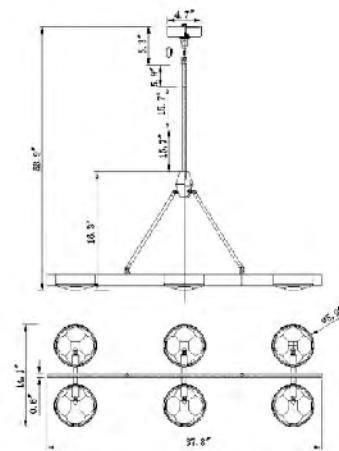

DU100G
 DU100 SHN
 E12×3 Max40W

DU104G
 SIZE:9.8"W×11.8"H×10"D
 LAMP:1/40W/E12

DU104 SHN
 SIZE:9.8"W×11.8"H×10"D
 LAMP:1/40W/E12

DU104 BLK
 SIZE:9.8"W×11.8"H×10"D
 LAMP:1/40W/E12

DU104G
 DU104 SHN
 DU104 BLK
 E12×1 Max40W

TR70C24CH
 SIZE:24.8"D×60.6"H
 LAMP:6/60W/E26

TR70C24CH
 E26×6 Max60W

TR75C31BR
 SIZE:31.5"D×98.4"H
 LAMP:10/60W/E26

DU132C 28G
 SIZE:28.2"D×15.2"H
 LAMP:6/60W/E26

DU131C 22G
 SIZE:22.6"D×15.2"H
 LAMP:3/60W/E26

TR71W7BR
 SIZE:7.4"L×23.2"H×2.9"D
 LAMP:1/60W/E26

XCP9769-6
SIZE:33.5"L×29.5"W×7.08"H
LAMP:6/3W/G9 LED

XCP9769-8
SIZE:42.1"L×37"W×9.84"H
LAMP:8/3W/G9 LED

MSF03C37BR
 SIZE:37.8"L×14.1"W×16.3"H
 LAMP:6/5W/G9 LED

TR78C39BR
 SIZE:39.4"D×15.4"H
 LAMP:8/60W/E26

TR78C39BR
 E26×8 Max60W

TR77C35BR
 SIZE:35"D×11.2"H
 LAMP:6/60W/E26

TR76C30BR
 SIZE:31"D×7.3"H
 LAMP:4/60W/E26

TR76C30BR
 E26×4 Max60W

TR77C35BR
 E26×6 Max60W

TR76C30CH
 SIZE:31"D×7.3"H
 LAMP:4/60W/E26