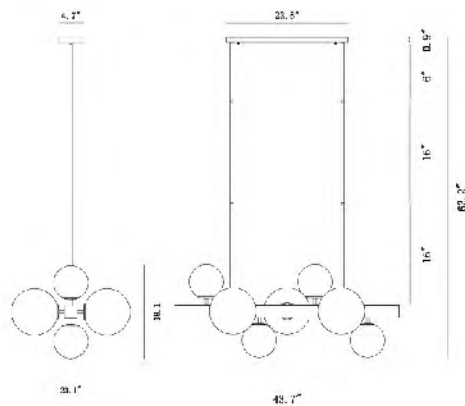

DU73
 SIZE: 10.6"W x 7.9"D x 22.6"H
 LAMP: 1/40W/E12

DU73SN
 SIZE: 10.6"W x 7.9"D x 22.6"H
 LAMP: 1/40W/E12

DU73
 DU73SN
 E12x1 Max40W

DU73L
 E26x1 Max60W

DU72
 DU72SN
 E12x1 Max40W

DU73L
 SIZE: 16.6"W x 11.8"D x 26.7"H
 LAMP: 1/60W/E26

DU71
 DU71SN
 E26×1 Max60W

DU74
 SIZE: 8.7"W×7.9"D×14.6"H
 LAMP: 1/40W/E12

DU74 SN
 SIZE: 8.7"W×7.9"D×14.6"H
 LAMP: 1/40W/E12

DU87
 DU87 SN
 E12×1 Max40W

DU74
 DU74 SN
 E12×1 Max40W

DU87 SN
 SIZE: 10.9"W×7.9"D×20.7"H
 LAMP: 1/40W/E12

DU87
 SIZE: 10.9"W×7.9"D×20.7"H
 LAMP: 1/40W/E12

TM15
 SIZE:43.3"L×23.1"W×18.1"H
 LAMP:7/40W/E12

TM17
 SIZE:8.6"W×6.7"D×11.8"H
 LAMP:1/40W/E12

TM17 SHN
 SIZE:8.6"W×6.7"D×11.8"H
 LAMP:1/40W/E12

TM15
 E12×7 Max40W

TM17
 TM17 SHN
 E12×1 Max40W

TM16
 SIZE:23.1"L×18.1"W×43.3"H
 LAMP:7/40W/E12

TM16 SHN
 SIZE:23.1"L×18.1"W×43.3"H
 LAMP:7/40W/E12

TM16
 TM16 SHN
 E12×7 Max40W

OMD8180030-500
 SIZE: 19.69"D×3.15"H
 LAMP: 55W/LED 3000K DIMMABLE
SMOKY ACRYLIC SHADE