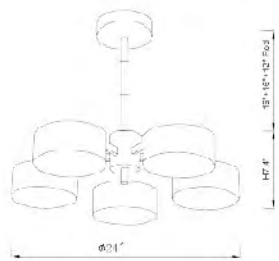

BE12
 SIZE:38"D×7.4"H
 LAMP:10/10W LED

BE11 WITH PIPES
 SIZE:24"D×7.4"H
 LAMP:5/10W LED

BE11
 SIZE:24"D×7.4"H
 LAMP:5/10W LED

BE12 WITH PIPES
 SIZE:38"D×7.4"H
 LAMP:10/10W LED

BE11 with pipes
 LED 10W×5 (Include)