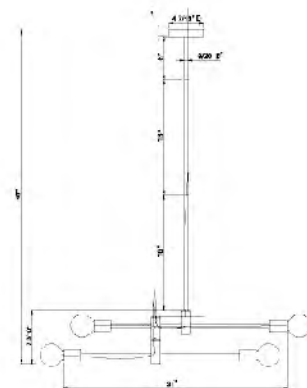

MSF03C37BR
 G9×6 LED 5W

MSF02C29BR
 SIZE:29.5"D×17.5"H
 LAMP:6/5W/G9 LED

MSF02C29BR
 G9×6 LED 5W

KE145B/L 16
 SIZE:13.8"D×4.8"H
 LAMP:1/60W/E26

KE145MB/L 17B
 KE145B/L 16
 E26×1 Max60W

KE145MB/L 17B
 SIZE:13.8"D×4.8"H
 LAMP:1/60W/E26

TR78C39BR
 SIZE:39.4"D×15.4"H
 LAMP:8/60W/E26

TR78C39BR
 E26×8 Max60W

TR77C35BR
 SIZE:35"D×11.2"H
 LAMP:6/60W/E26

TR76C30BR
 SIZE:31"D×7.3"H
 LAMP:4/60W/E26

TR76C30BR
 E26×4 Max60W

TR77C35BR
 E26×6 Max60W

TR76C30CH
 SIZE:31"D×7.3"H
 LAMP:4/60W/E26

TR76C30CH
 E26×4 Max60W

TR77C35CH
 SIZE:35"D×11.2"H
 LAMP:6/60W/E26

TR77C35CH
 E26×6 Max60W

DU76G
 SIZE:5.9"D×13"W×22"H
 LAMP:3/60W/E26

DU76SN
 SIZE:5.9"D×13"W×22"H
 LAMP:3/60W/E26

DU75SN
 SIZE:3.1"D×5"W×14.6"H
 LAMP:2/40W/E12

DU75G
 SIZE:3.1"D×5"W×14.6"H
 LAMP:2/40W/E12

DU77G
 SIZE:26.4"Dx5.9"H
 LAMP:6/60W/E26

DU77SN
 SIZE:26.4"Dx5.9"H
 LAMP:6/60W/E26

DU77G
 DU77SN
 E26x6 Max60W

DU105G
 SIZE:50.6"L×9"W×8.6"H
 LAMP:11/60W/E26

DU105 SHN
 SIZE:50.6"L×9"W×8.6"H
 LAMP:11/60W/E26