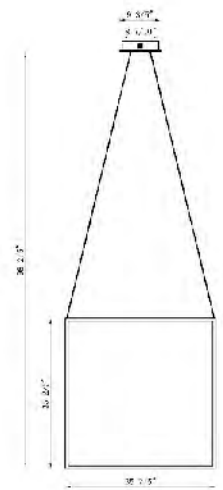

NL42
LED 98W 3000K (Include)