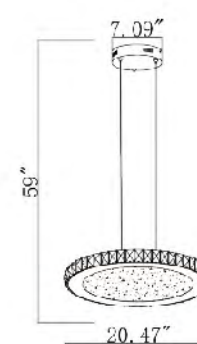

FT19
 SIZE:16.5"D×3.5"H
 LAMP:LED/21W/4000K DIMMABLE
 CRYSTAL&BEADS CENTER

FT21
 LED 24W 4000K (Include)

FT22
 LED 30W 4000K (Include)

FT19
 LED 21W 4000K (Include)

FT20
 LED 28W 4000K (Include)

FT25
 SIZE: 19.6"D+11.8"D×3.5"H
 LAMP: LED/55W/4000K DIMMABLE
 CRYSTAL