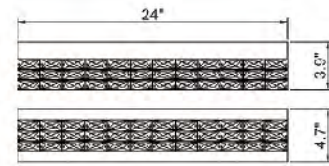

DIN09W24CH
LED 12W (Include)