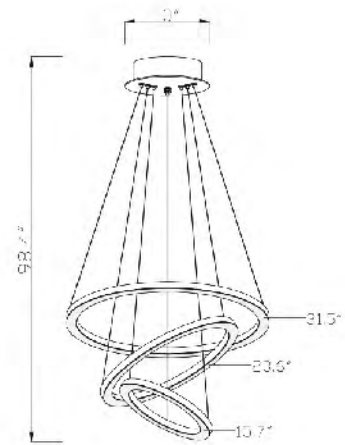

OC18C31G
LED 135W (Include)