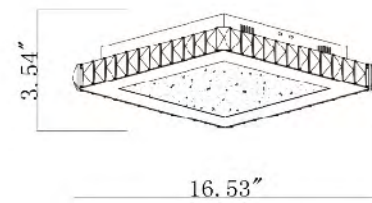

FT18
LED 24W 4000K (Include)