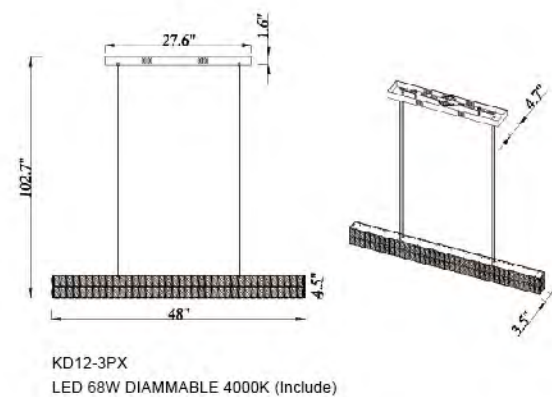

KD19
SIZE:12.2"L×3.4"W×4.5"H
LAMP:9W/LED 3000K DIAMMABLE