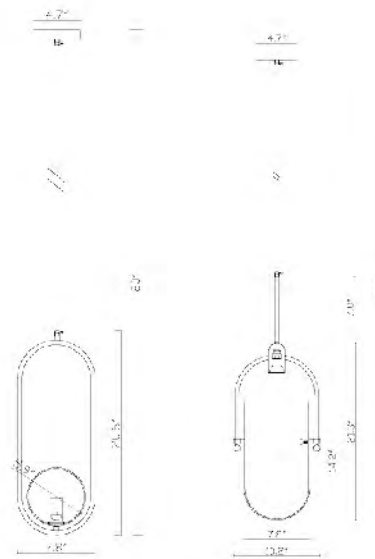

DU152P19G
E26×1 Max60W

DU154P21G
E26×1 Max60W