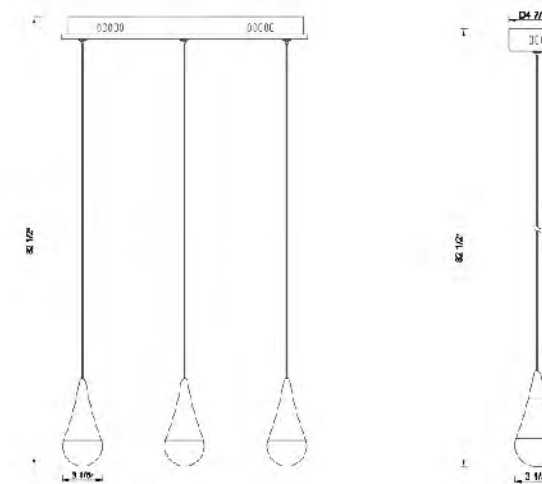

TR26
 SIZE: 5"D x 7.4"H
 LAMP: 14W/LED 4000K

TR27
 SIZE: 21.5"L x 5.9"W x 7.4"H
 LAMP: 28W/LED 4000K

TR26
 LED 14W 4000K (Include)

TR27
 LED 28W 4000K (Include)

TR32
 SIZE: 18.9"L x 3.5"W x 6.6"H
 LAMP: 12W/LED 4000K