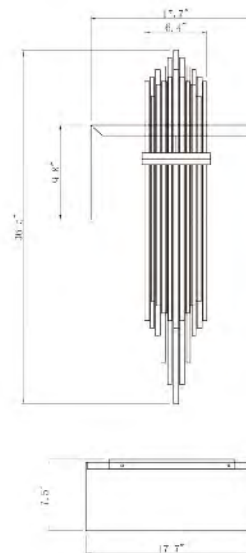

MU37
MU37 SHN
E12×2 Max40W