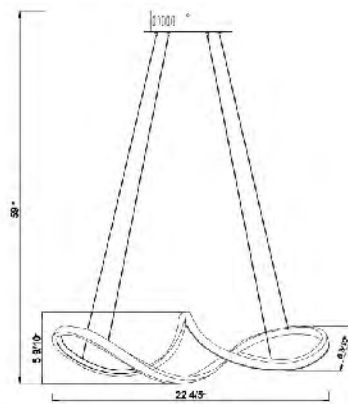

TR06
SIZE:21.7"D×20.5"H
LAMP:12/3.8W/LED 3000K

TR07
SIZE:17.7"D×17"H
LAMP:10/3.4W/LED 3000K

TR23
 SIZE:22.8L×6.3"W×5.9"H
 LAMP:20W/LED 3000K

TR22
 SIZE:22.8"D×11"H
 LAMP:30W/LED 3000K

TR24
 SIZE:22.8L×6.3"W×5.9"H
 LAMP:20W/LED 3000K