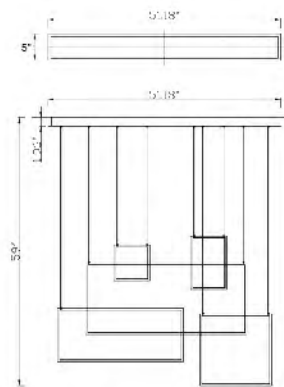

OC17C51SC
LED 160W 3000K (Include)