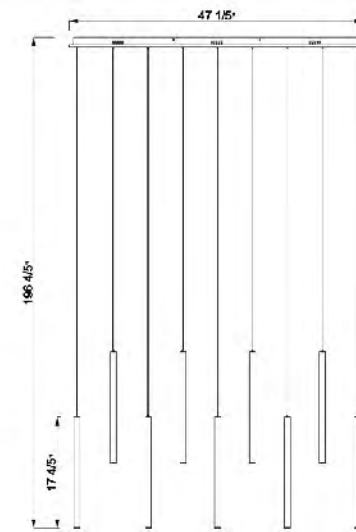

KB6001-5P SN
SIZE:11.8"D×14"H
LAMP:5/5W/GU10 LED

KB6001-5P AB
SIZE:11.8"D×14"H
LAMP:5/5W/GU10 LED

KB6001-5P BLK
SIZE:11.8"D×14"H
LAMP:5/5W/GU10 LED

OC27C47B
SIZE:47.2"L×9.45"W×78.7"H
LAMP:10/2W/LED 3000K DIMMABLE

OC13C23G
SIZE:23.6"D×78.7"H
LAMP:10/2W/LED 3000K DIMMABLE

TR17
SIZE:23.7"D×137"H
LAMP:16×2W+4×2W/LED 3000K

TR16
TR17
LED 4×2W+16×2W 3000K

TR18
SIZE:47.2"L×8.2"W×116.5"H
LAMP:18×2W+4×2W/LED 3000K

TR19
SIZE:47.2"L×8.2"W×116.5"H
LAMP:18×2W+4×2W/LED 3000K