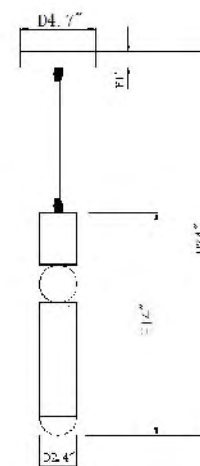

MV09 G
SIZE:25.6"D×18"-96"H
LAMP:18/7W/LED 3000K

DU157W15G
 SIZE:14.96"D
 LAMP:12W/LED 3000K

DU156W15G
 SIZE:14.96"D
 LAMP:12W/LED 3000K

KJ06P12B
 SIZE:2.4"D×14"H
 LAMP:1/5W/GU10

KJ07P12GB
 KJ06P12B
 KB6001-1P SN
 GU10×1 5W