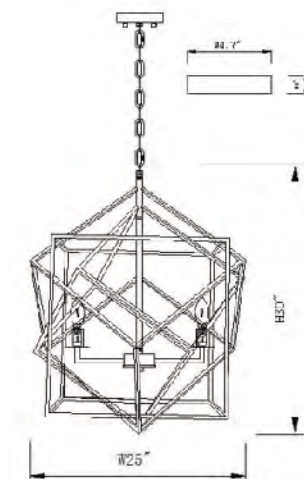

KJ03
KJ03BLK
E12x6 Max40W