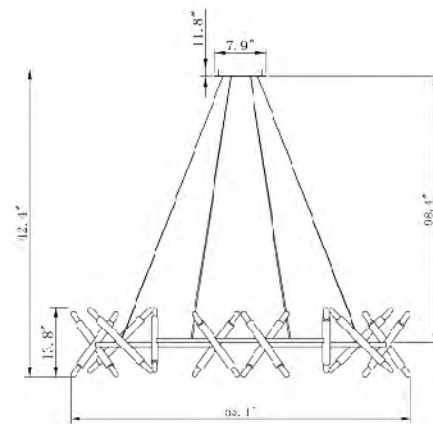

TM01 CUS
E12×32 LED 4W