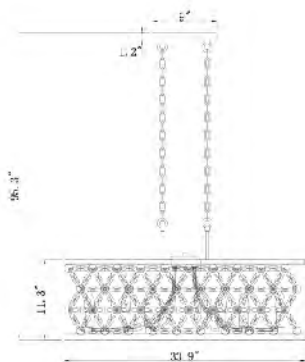

ZL34W9CH
 SIZE:9.05"L×5.31"W×8.46"H
 LAMP:1/40W/E12

ZL34W9CO
 SIZE:9.05"L×5.31"W×8.46"H
 LAMP:1/40W/E12

ZL34W9CH
 ZL34W9CO
 E12×1 Max40W

ZL33C22CH
 ZL33C22CO
 E12×6 Max40W

ZL31C33CO
 SIZE:33.9"L×16.1"W×11.3"H
 LAMP:8/40W/E12

ZL31C33CH
 SIZE:33.9"L×16.1"W×11.3"H
 LAMP:8/40W/E12

ZL31C33CH
 ZL31C33CO
 E12×8 Max40W

ZL32P7CO
 SIZE:7.8"D×11"H
 LAMP:3/40W/E12

ZL36F14CH
 E12×3 Max40W

ZL32P7CH
 ZL32P7CO
 E12×3 Max40W

ZL32P7CH
 SIZE:7.8"D×11"H
 LAMP:3/40W/E12