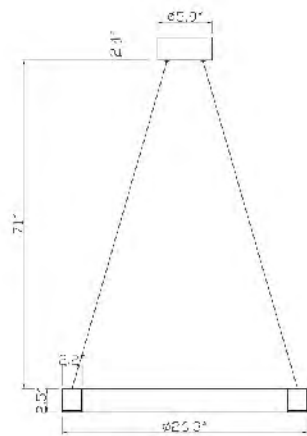

MU30B
LED 60W 3000K (Include)