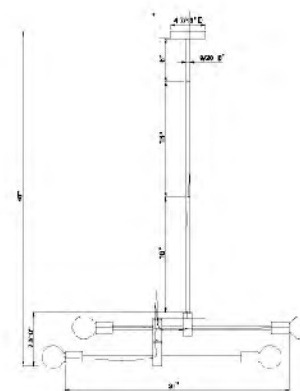

MSF03C37BR
 G9×6 LED 5W

MSF02C29BR
 SIZE:29.5"D×17.5"H
 LAMP:6/5W/G9 LED

MSF02C29BR
 G9×6 LED 5W

KE145B/L 16
 SIZE:13.8"D×4.8"H
 LAMP:1/60W/E26

KE145MB/L 17B
 KE145B/L 16
 E26×1 Max60W

KE145MB/L 17B
 SIZE:13.8"D×4.8"H
 LAMP:1/60W/E26

TR78C39BR
 SIZE:39.4"D×15.4"H
 LAMP:8/60W/E26

TR78C39BR
 E26×8 Max60W

TR77C35BR
 SIZE:35"D×11.2"H
 LAMP:6/60W/E26

TR76C30BR
 SIZE:31"D×7.3"H
 LAMP:4/60W/E26

TR76C30BR
 E26×4 Max60W

TR77C35BR
 E26×6 Max60W

TR76C30CH
 SIZE:31"D×7.3"H
 LAMP:4/60W/E26

TR76C30CH
 E26×4 Max60W

TR77C35CH
 SIZE:35"D×11.2"H
 LAMP:6/60W/E26

TR77C35CH
 E26×6 Max60W

DU76G
 SIZE:5.9"D×13"W×22"H
 LAMP:3/60W/E26

DU76SN
 SIZE:5.9"D×13"W×22"H
 LAMP:3/60W/E26

DU75SN
 SIZE:3.1"D×5"W×14.6"H
 LAMP:2/40W/E12

DU75G
 SIZE:3.1"D×5"W×14.6"H
 LAMP:2/40W/E12

DU77G
 SIZE:26.4"Dx5.9"H
 LAMP:6/60W/E26

DU77SN
 SIZE:26.4"Dx5.9"H
 LAMP:6/60W/E26

DU77G
 DU77SN
 E26x6 Max60W

DU105G
 SIZE:50.6"L×9"W×8.6"H
 LAMP:11/60W/E26

DU105 SHN
 SIZE:50.6"L×9"W×8.6"H
 LAMP:11/60W/E26