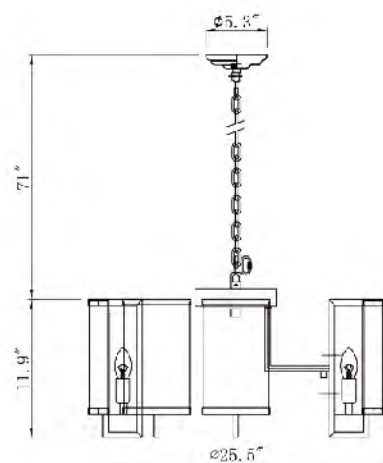

MU77
 E12×12 Max40W

MU76
 SIZE:31.4"D×11.9"H
 LAMP:12/40W/E12
 CLEAR MOLDED CRYSTAL/BRASS FRAME

MU76
 E12×12 Max40W

MU75
 SIZE:25.5"D×11.9"H
 LAMP:9/40W/E12
 MOLDED CLEAR CRYSTAL/BRASS FRAME

MU75
 E12×9 Max40W