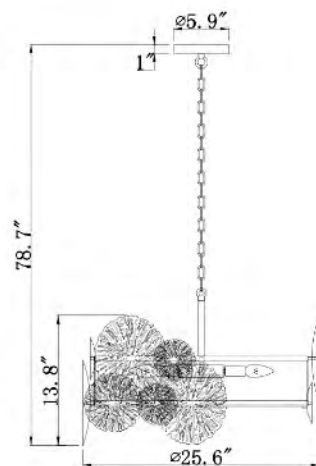

FL35
 SIZE:12"W×12"H×7.3"D
 LAMP:3/40W/E12
 STEEL/BRASS

FL22
SIZE:24"D×24"H
LAMP:8/40W/E12+1/50W/GU10
STEEL/BRASS

FL22SN
SIZE:24"D×24"H
LAMP:8/40W/E12+1/50W/GU10
STEEL/CHROME

ZL25C25CO
 SIZE:25.6"D×13.8"H
 LAMP:9/40W/E12
GOLD FRAME&FROSTED PLASTIC LENS BOTTOM