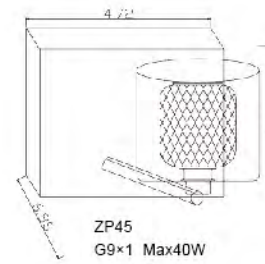

ZP45
 SIZE: 6.88"D x 4.72"W x 4.72"H
 LAMP: 1/40W/G9

ZP46
 SIZE: 6.88"D x 20.07"L x 4.72"H
 LAMP: 3/40W/G9

ZP47
 SIZE: 12.99"L x 12.99"W x 8.26"H
 LAMP: 4/40W/G9

ZP50
 SIZE: 5.9"D x 20.07"L x 4.72"H
 LAMP: 3/40W/G9