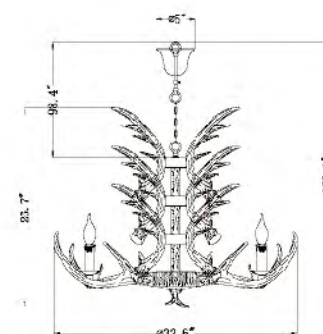

YA28C39W
E12×9 Max40W