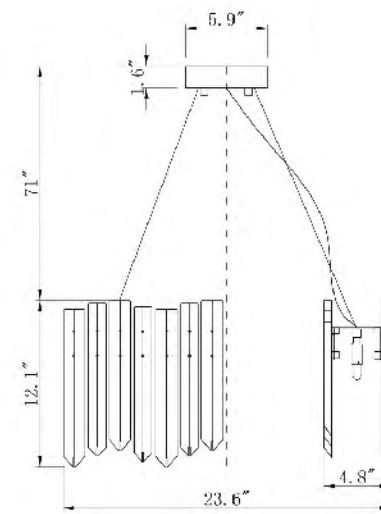

MU50
MU50 SHN
G9×8 LED 5W