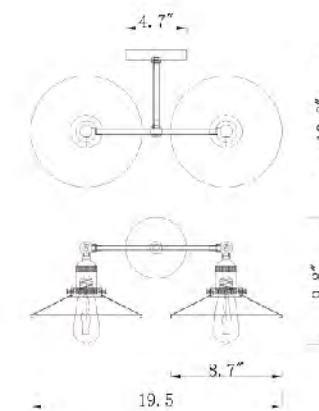

DU90
DU90 CH
E26×2 Max60W