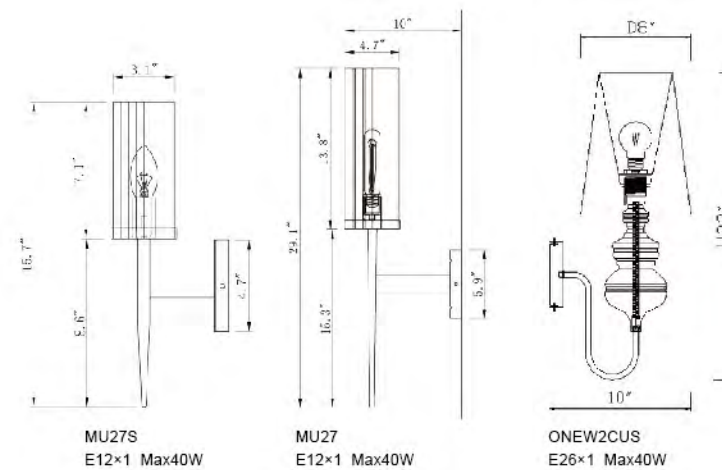

MU25S
 SIZE:7"W×24"H×5"D
 LAMP:2/40W/E12
CLEAR GLASS

MU27
 SIZE:4.7"W×29.1"H×10"D
 LAMP:1/40W/E12
GLASS

MU27S
 SIZE:3.1"W×15.7"H×5.9"D
 LAMP:1/40W/E12
GLASS

MU39
 SIZE:7.8"W×15.7"H×5.1"D
 LAMP:1/40W/E12

MU27S
 E12×1 Max40W