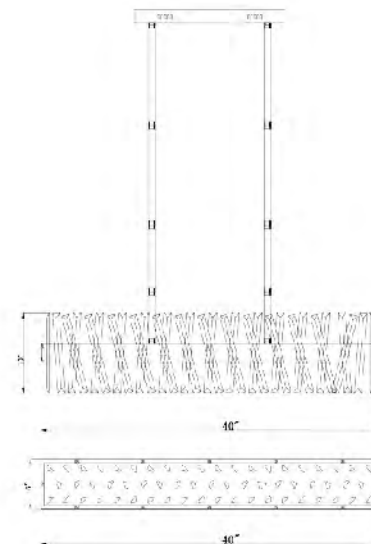

LX63ST
LED 92W