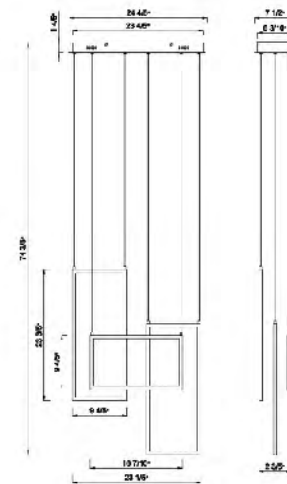

TR36 GD
 LED 50W 3000K (Include)

TR37 GD
 SIZE:23.2"L×7.5"W×74.6"H
 LAMP:50W/LED 3000K

TR37 GD
 LED 50W 3000K (Include)

TR36
 SIZE:33.2"L×7.8"W×18"H
 LAMP:50W/LED 3000K

TR36
 LED 50W 3000K (Include)

TR37
 SIZE:23.2"L×7.5"W×74.6"H
 LAMP:50W/LED 3000K