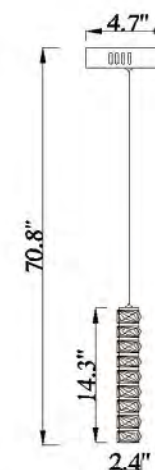

KD22
LED 5W DIAMMABLE 4000K (Include)