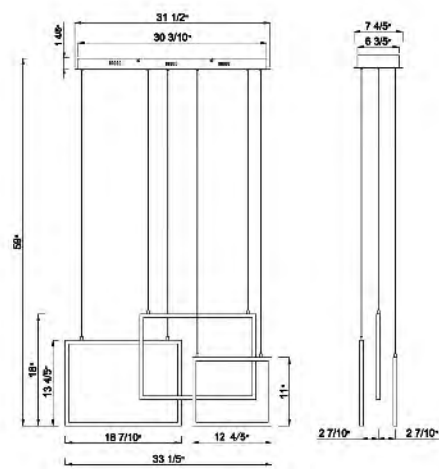

NL41 CH
 SIZE:25.59"D×25.59"H
 LAMP:70W/LED 3000K

NL41 CH
 LED 70W 3000K (Include)

NL39 CH
 SIZE:17.32"D×17.32"H
 LAMP:48W/LED 3000K

NL39 CH
 LED 48W 3000K (Include)

TR36 GD
 SIZE:33.2"L×7.8"W×18"H
 LAMP:50W/LED 3000K

TR36 GD
 LED 50W 3000K (Include)

TR37 GD
 SIZE:23.2"L×7.5"W×74.6"H
 LAMP:50W/LED 3000K

TR37 GD
 LED 50W 3000K (Include)

TR36
 SIZE:33.2"L×7.8"W×18"H
 LAMP:50W/LED 3000K

TR36
 LED 50W 3000K (Include)

TR37
 SIZE:23.2"L×7.5"W×74.6"H
 LAMP:50W/LED 3000K