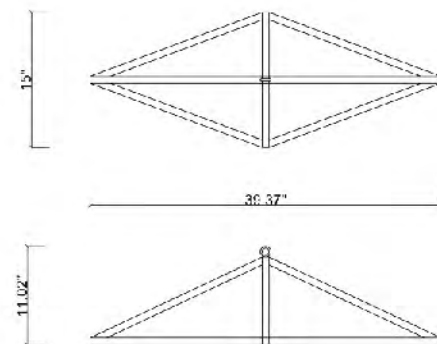

ML927 GOLD
ML927 SILVER
LED 36W (Include)