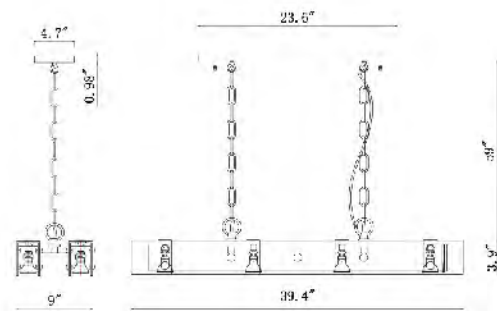

DU118
GU10×8 LED 3W