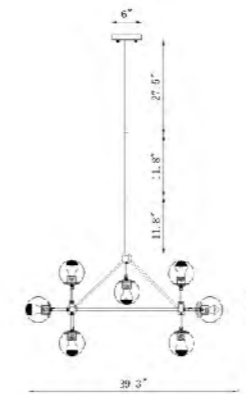

DU73
 SIZE: 10.6"W x 7.9"D x 22.6"H
 LAMP: 1/40W/E12

DU73SN
 SIZE: 10.6"W x 7.9"D x 22.6"H
 LAMP: 1/40W/E12

DU73
 DU73SN
 E12x1 Max40W

DU73L
 E26x1 Max60W

DU72
 DU72SN
 E12x1 Max40W

DU73L
 SIZE: 16.6"W x 11.8"D x 26.7"H
 LAMP: 1/60W/E26

BE02
 SIZE:37"D×21"H
 LAMP:5/60W/E26

BE02
 BE03
 E26×5 Max60W

DU03-3
SIZE:16.5"D×11"H
LAMP:5/25W/E26

DU02
SIZE:46.8"D×30.7"H
LAMP:2/25W/E26

DU03W
SIZE:8.7"W×5.7"D×19.8"H
LAMP:2/25W/E26

DU01
SIZE:55.5"D×34.6"H
LAMP:21/25W/E26

DU03GD
SIZE:39.3"D×18.7"H
LAMP:10/25W/E26

DU03
SIZE:39.3"D×18.7"H
LAMP:10/25W/E26

DU03W
E26×2 Max25W

DU03-3
E26×5 Max25W

DU03
DU03GD
E26×10 Max25W

DU02
E26×15 Max25W

DU01
E26×21 Max25W

DU103
 SIZE:20.9"D×16.5"H
 LAMP:10/40W/E12

DU102
 SIZE:20.9"D×16.5"H
 LAMP:10/40W/E12

DU102
 DU103
 E12×10 Max40W

DU109
 E26×8 Max60W

DU109
 SIZE:18.1"D×35.4"H
 LAMP:8/60W/E26

DU93
 SIZE:34.9"D×25.8"H
 LAMP:8/40W/E12

DU94
 SIZE:31.9"L×8.3"W×11.6"H
 LAMP:4/60W/E26