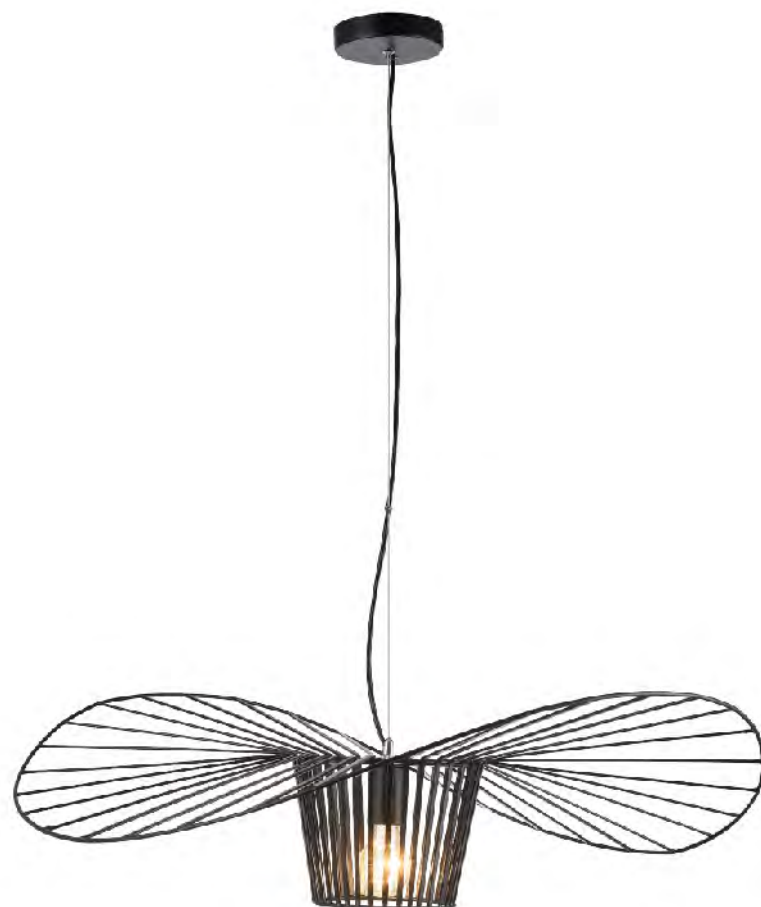

ONEP4CUS
SIZE:35.5"D×18"H
LAMP:1/60W/E26
**BLACK FIBERGLASS W/
WHITE CAST PLASTER INSIDE**

CP06
SIZE:43.9"L×3.1"D
LAMP:2/35W/GU10
BLACK&GOLD

CP05
SIZE:6.2"W×43.9"L×3.9"D
LAMP:4/35W/GU10
BLACK&GOLD

DS10
SIZE:31"D×9"H
LAMP:1/60W/E26
BLACK WIRE FRAME