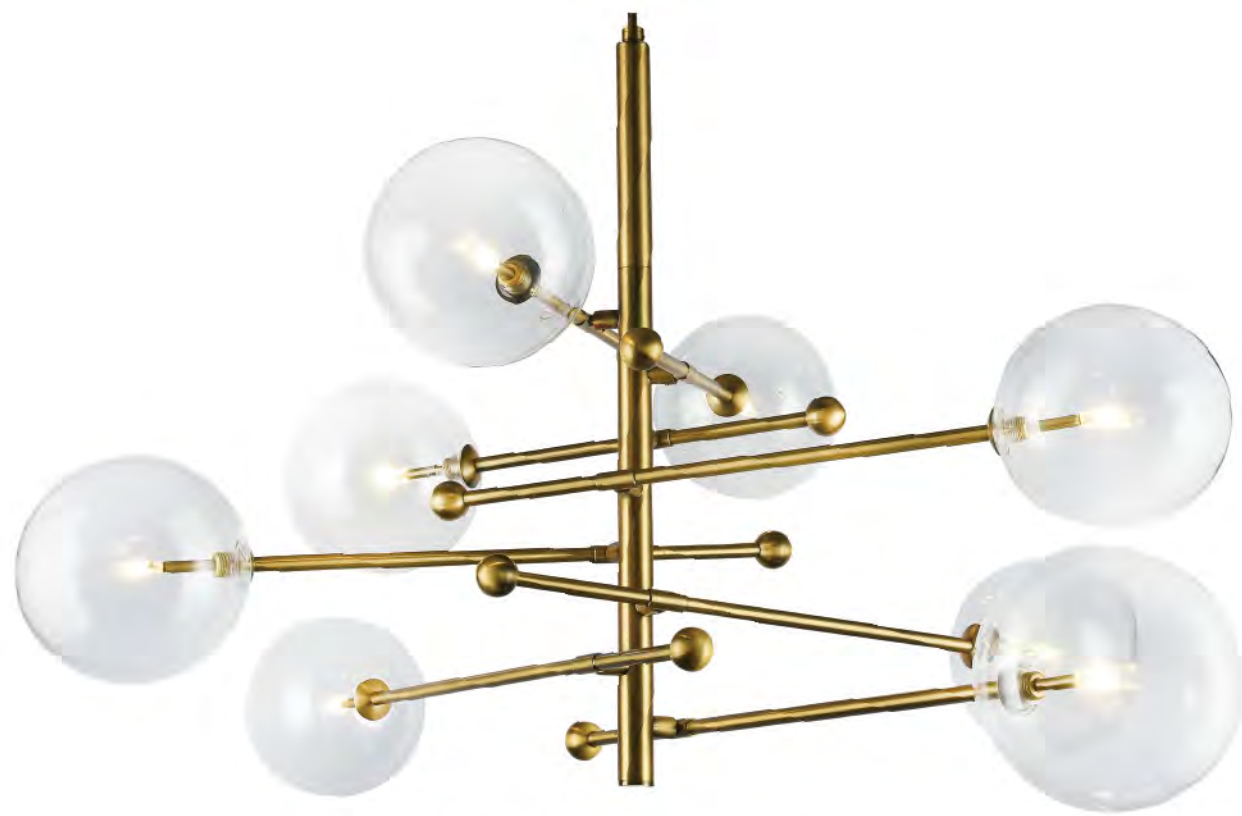

BE02
 SIZE:37"D×21"H
 LAMP:5/60W/E26

BE02
 BE03
 E26×5 Max60W

DU03-3
SIZE:16.5"D×11"H
LAMP:5/25W/E26

DU02
SIZE:46.8"D×30.7"H
LAMP:2/25W/E26

DU03W
SIZE:8.7"W×5.7"D×19.8"H
LAMP:2/25W/E26

DU01
SIZE:55.5"D×34.6"H
LAMP:21/25W/E26

DU03GD
SIZE:39.3"D×18.7"H
LAMP:10/25W/E26

DU03
SIZE:39.3"D×18.7"H
LAMP:10/25W/E26

DU03W
E26×2 Max25W

DU03-3
E26×5 Max25W

DU03
DU03GD
E26×10 Max25W

DU02
E26×15 Max25W

DU01
E26×21 Max25W

DU103
 SIZE:20.9"D×16.5"H
 LAMP:10/40W/E12

DU102
 SIZE:20.9"D×16.5"H
 LAMP:10/40W/E12

DU102
 DU103
 E12×10 Max40W

DU109
 E26×8 Max60W

DU109
 SIZE:18.1"D×35.4"H
 LAMP:8/60W/E26

DU93
 SIZE:34.9"D×25.8"H
 LAMP:8/40W/E12

DU94
 SIZE:31.9"L×8.3"W×11.6"H
 LAMP:4/60W/E26

CL02
 SIZE:34.9"D×25.8"H
 LAMP:8/40W/E12

DU95
 SIZE:14.6"L×7.5"W×11.2"H
 LAMP:2/60W/E26

DU96
 SIZE:7.5"W×5.9"D×11.2"H
 LAMP:1/60W/E26

DU127
 SIZE:8.5"W×5.9"D×16.5"H
 LAMP:1/60W/E26

MSF01 C47G
 SIZE:47.2"D×18.1"H
 LAMP:8/3W/G4 LED 120V 3000K