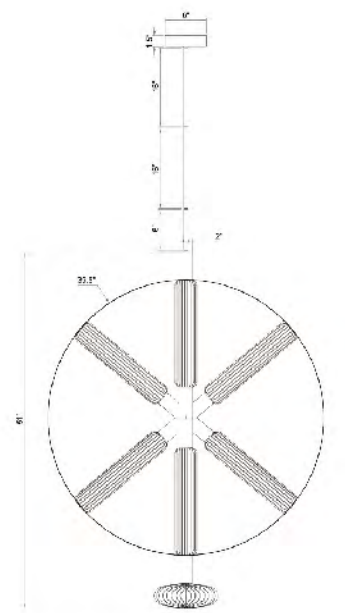

DU125
 G9×16 Max20W

DU128C 15CH
 E26×4 Max60W

DU124
 SIZE:9.8"W×4.7"D×15.8"H
 LAMP:2/20W/G9

DU128C 15CH
 SIZE:16"D×2"H
 LAMP:4/60W/E26

DU124
 G9×2 Max20W

DU144C33G
 SIZE:33.8"L×17.7"D×14.9"H
 LAMP:24/5W/G9 LED(NOT INCLUDE)

DU75G
 SIZE:3.1"D×5"W×14.6"H
 LAMP:2/40W/E12

DU77G
 SIZE:26.4"Dx5.9"H
 LAMP:6/60W/E26

DU77SN
 SIZE:26.4"Dx5.9"H
 LAMP:6/60W/E26

DU77G
 DU77SN
 E26x6 Max60W

DU105G
 SIZE:50.6"L×9"W×8.6"H
 LAMP:11/60W/E26

DU105 SHN
 SIZE:50.6"L×9"W×8.6"H
 LAMP:11/60W/E26

FL38
 SIZE:27.6"L×18.1"W
 LAMP:4/5W/LED 3000K

FL38
 LED 4×5W 3000K (Include)

FL37
 SIZE:20.9"L×17.7"W
 LAMP:2/6W/LED 3000K

FL37
 LED 2×6W 3000K (Include)

FL36
 SIZE:39.5"D×51"H
 LAMP:11/3W/LED 3000K

FL36
 LED 11×3W 3000K (Include)

ZL21C23CH
 SIZE:23.6"D×7.1"H
 LAMP:6/40W/E12

ZL22W12MN
 E12×6 Max40W

BE13
 SIZE:22"D×23.6"H
 LAMP:6/40W/G9

BE13
 G9×6 Max40W

ZL22W12MN
 G9×4 Max40W

ZL22W12MN
 SIZE:12.6"W×5.5"D×12.6"H
 LAMP:4/40W/G9

MN41SN(SATIN NICKEL)
SIZE:78"D
LAMP:492/0.3W/LED 3000K