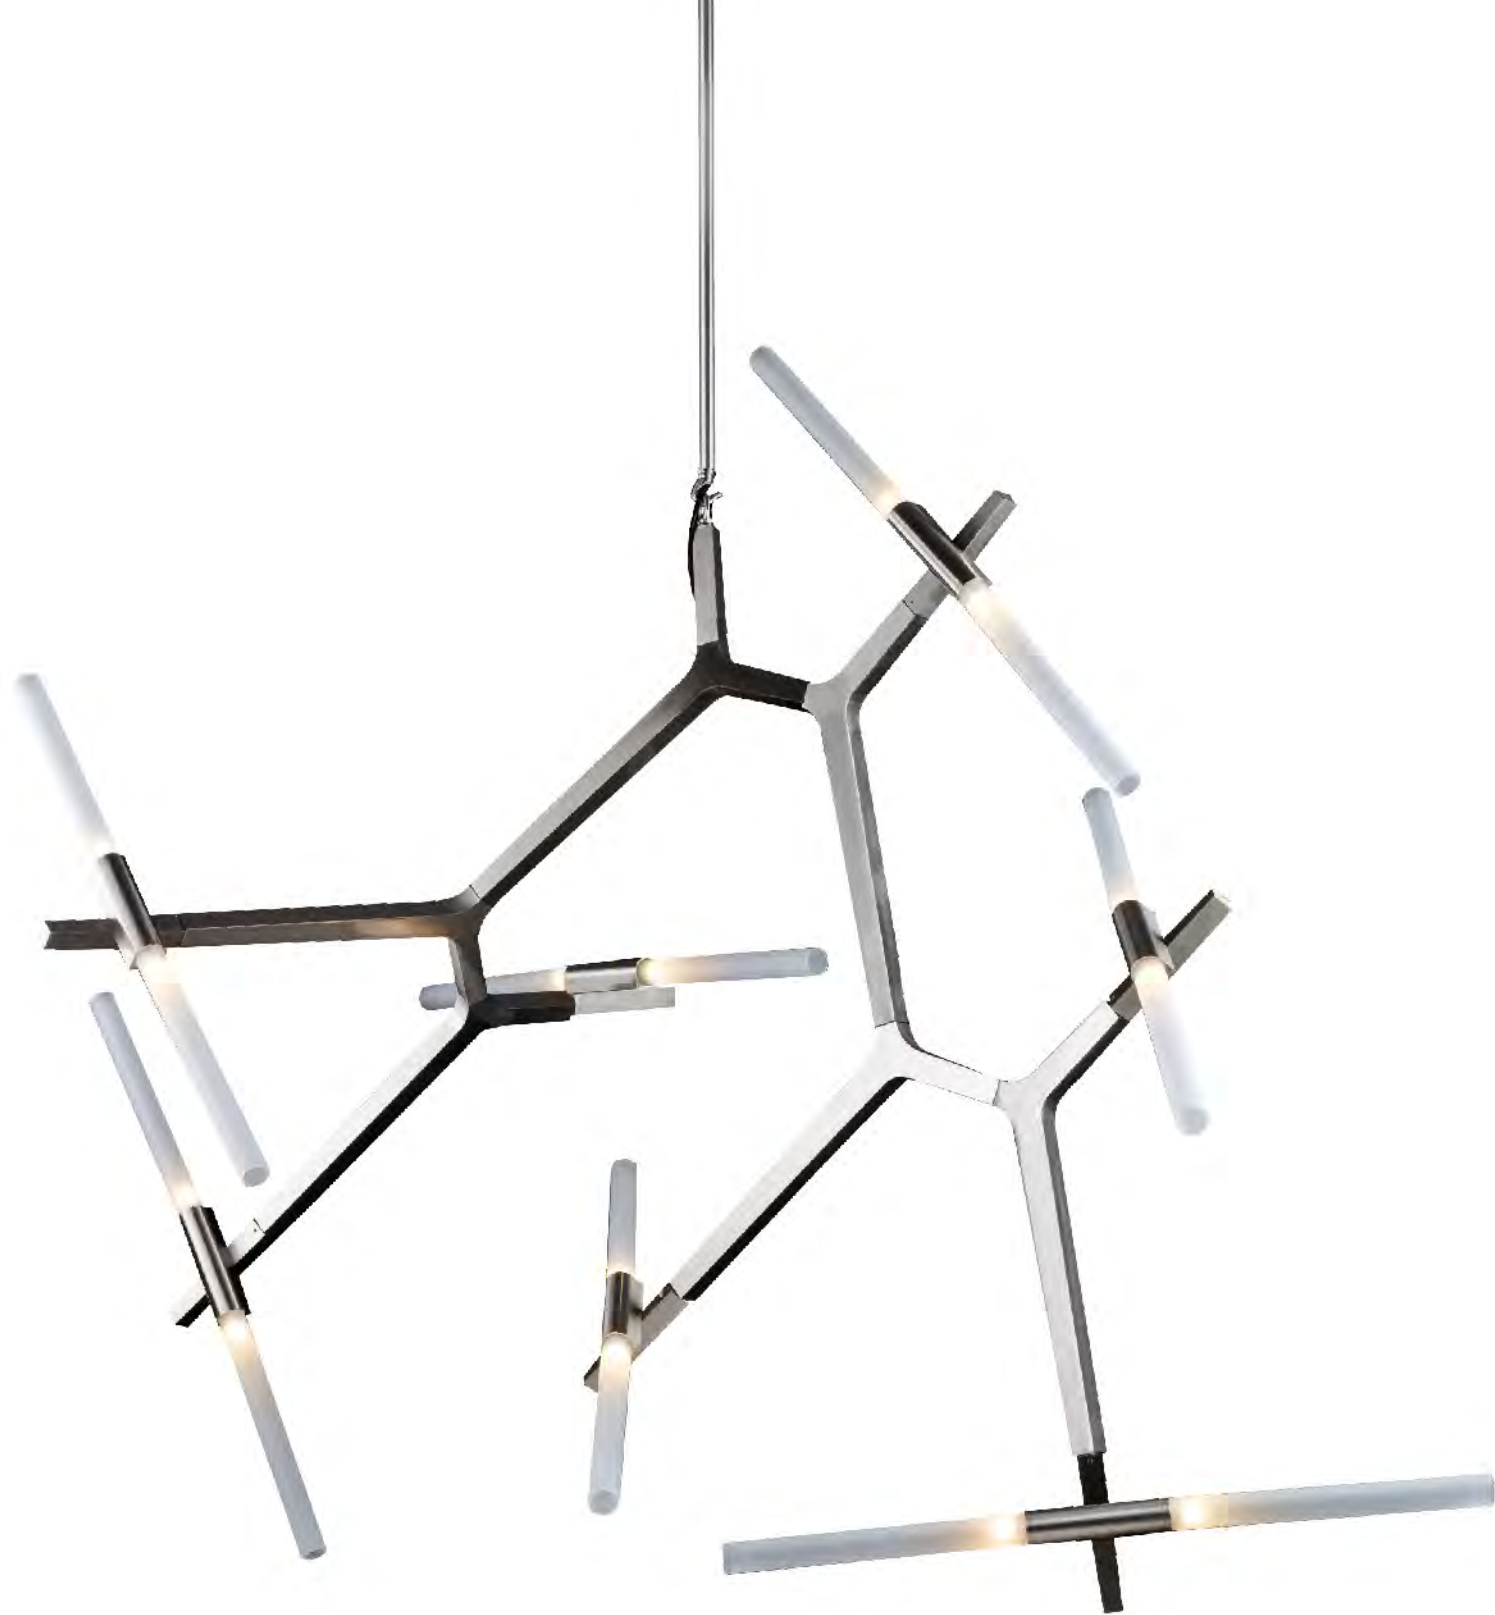

MA22
 SIZE:64.6"D×50"H
 LAMP:14/2W/G9 LED
 GOLD FRAME
 FROSTED GLASS

MA22SN
SIZE:64.6"D×50"H
LAMP:14/2W/G9 LED
SATIN NICKEL FRAME
FROSTED GLASS

MA20SN
SIZE:37"D×29.1"H
LAMP:6/2W/G9 LED
SATIN NICKEL FRAME
FROSTED GLASS