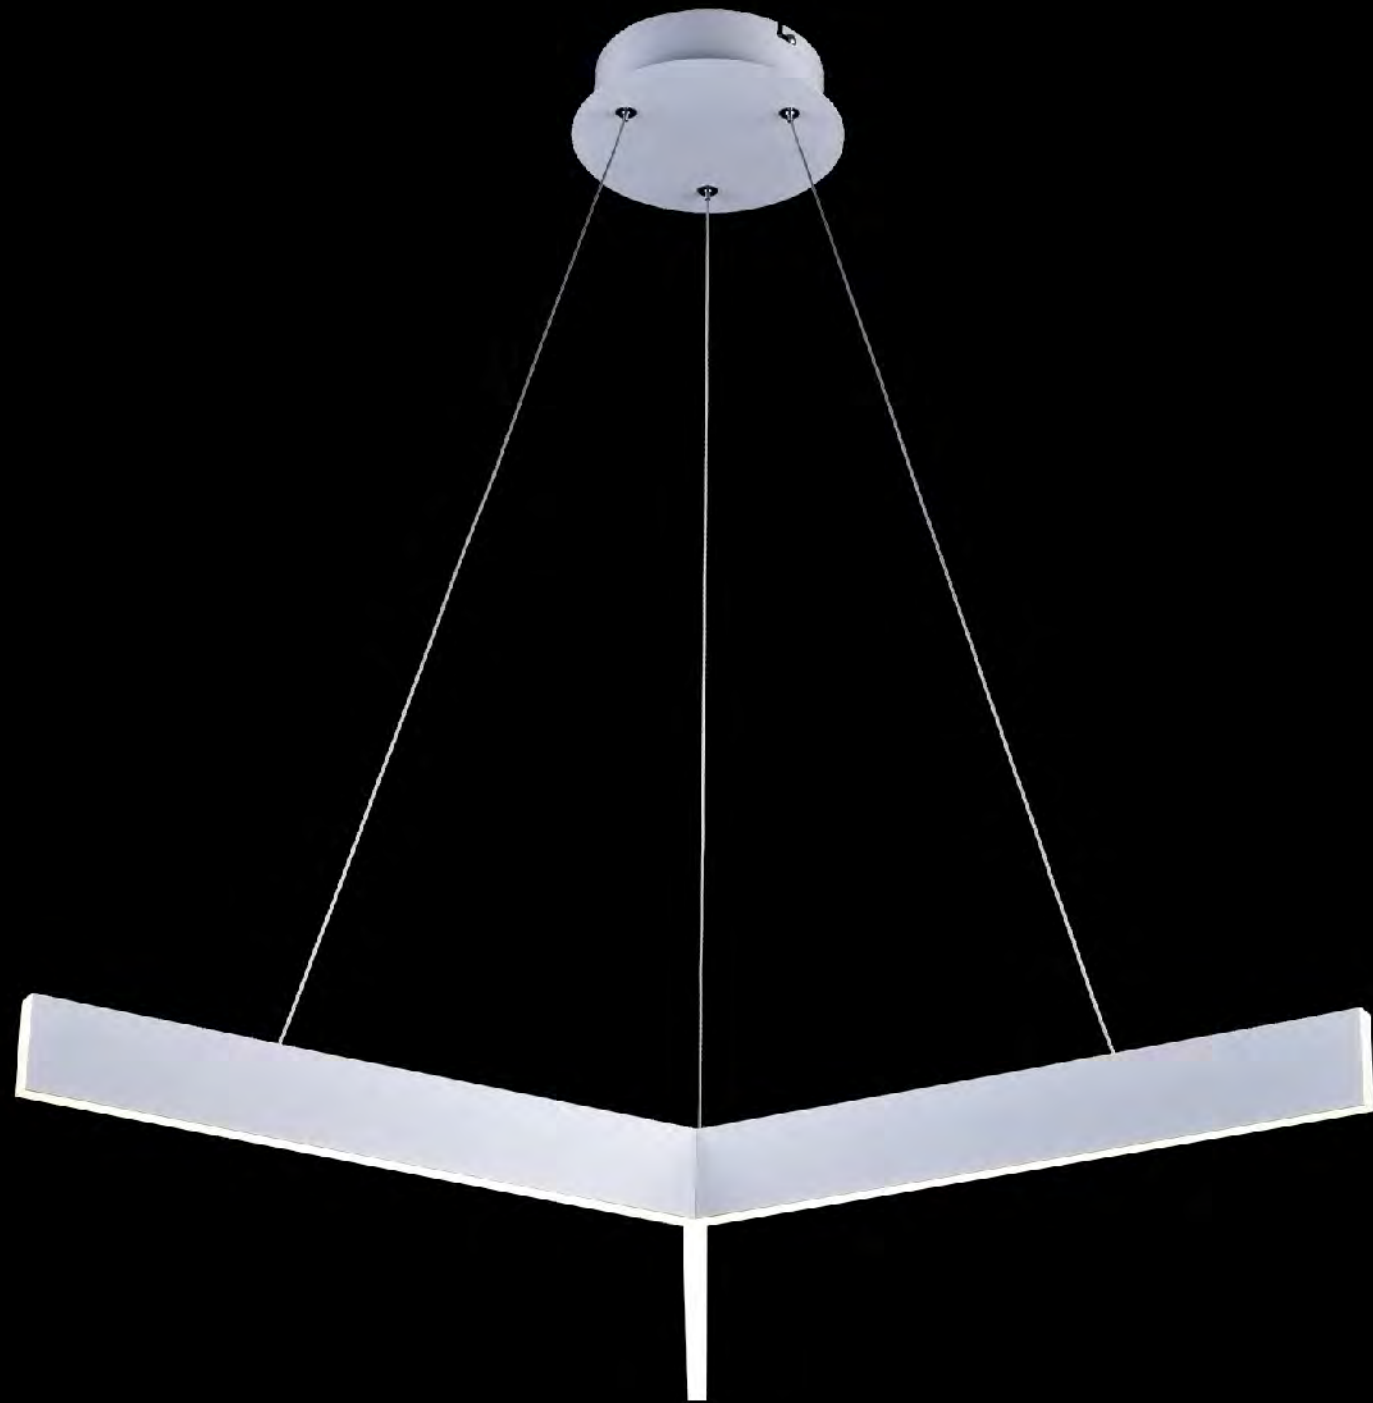

MV04WH
SIZE:28"D×2.4"H
LAMP:40W/LED 3000K
WHITE METAL FRAME