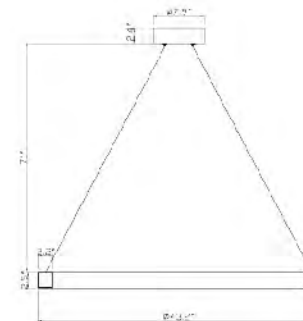

MU30E
LED 105W 3000K (Include)