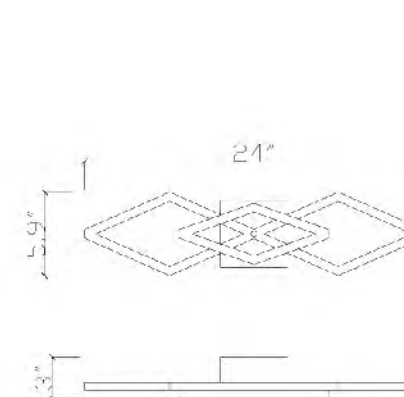

ML989 GOLD
ML989 SILVER
LED 36W (Include)