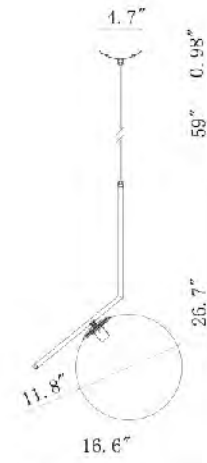

MU28
 SIZE:26.8"D×10.1"H
 LAMP:25/5W/G9 LED

MU28 SHN
 SIZE:26.8"D×10.1"H
 LAMP:25/5W/G9 LED

MU28
 MU28 SHN
 G9×25 LED 5W

MU29 SHN
 SIZE:36.2"L×11"W×11"H
 LAMP:16/5W/G9 LED

MU29
 SIZE:36.2"L×11"W×11"H
 LAMP:16/5W/G9 LED

DU100G
 DU100 SHN
 E12×3 Max40W

DU104G
 SIZE:9.8"W×11.8"H×10"D
 LAMP:1/40W/E12

DU104 SHN
 SIZE:9.8"W×11.8"H×10"D
 LAMP:1/40W/E12

DU104 BLK
 SIZE:9.8"W×11.8"H×10"D
 LAMP:1/40W/E12

DU104G
 DU104 SHN
 DU104 BLK
 E12×1 Max40W

DU73
 SIZE: 10.6"W x 7.9"D x 22.6"H
 LAMP: 1/40W/E12

DU73SN
 SIZE: 10.6"W x 7.9"D x 22.6"H
 LAMP: 1/40W/E12

DU73
 DU73SN
 E12x1 Max40W

DU73L
 E26x1 Max60W

DU72
 DU72SN
 E12x1 Max40W

DU73L
 SIZE: 16.6"W x 11.8"D x 26.7"H
 LAMP: 1/60W/E26

DU72SN
 SIZE: 11"W x 7.9"D x 8.8"H
 LAMP: 1/40W/E12

DU72
 SIZE: 11"W x 7.9"D x 8.8"H
 LAMP: 1/40W/E12

DU71
 SIZE: 15.7"W×11.8"D×64.3"H
 LAMP: 1/60W/E26

DU71SN
 SIZE: 15.7"W×11.8"D×64.3"H
 LAMP: 1/60W/E26