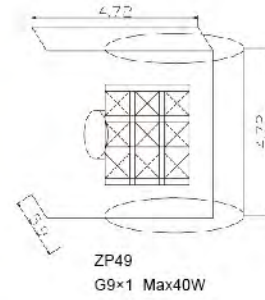

ZP45
 SIZE: 6.88"D x 4.72"W x 4.72"H
 LAMP: 1/40W/G9

ZP46
 SIZE: 6.88"D x 20.07"L x 4.72"H
 LAMP: 3/40W/G9

ZP47
 SIZE: 12.99"L x 12.99"W x 8.26"H
 LAMP: 4/40W/G9

ZP50
 SIZE: 5.9"D x 20.07"L x 4.72"H
 LAMP: 3/40W/G9