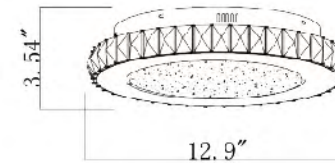

FT17
 SIZE:12.9"L×12.9"W×3.54"H
 LAMP:LED/15W/4000K
CRYSTAL&BEADS CENTER

FT16
 SIZE:16.5"D×3.54"H
 LAMP:LED/24W/4000K
CRYSTAL&BEADS CENTER

FT17
 LED 15W 4000K (Include)

FT18
 LED 24W 4000K (Include)

FT15
 LED 12W 4000K (Include)