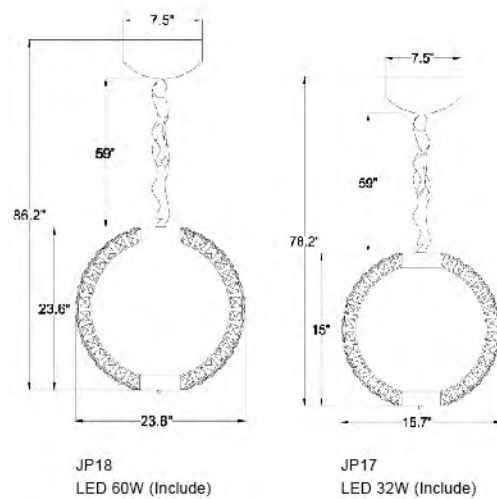

JP18
LED 60W (Include)

JP17
LED 32W (Include)