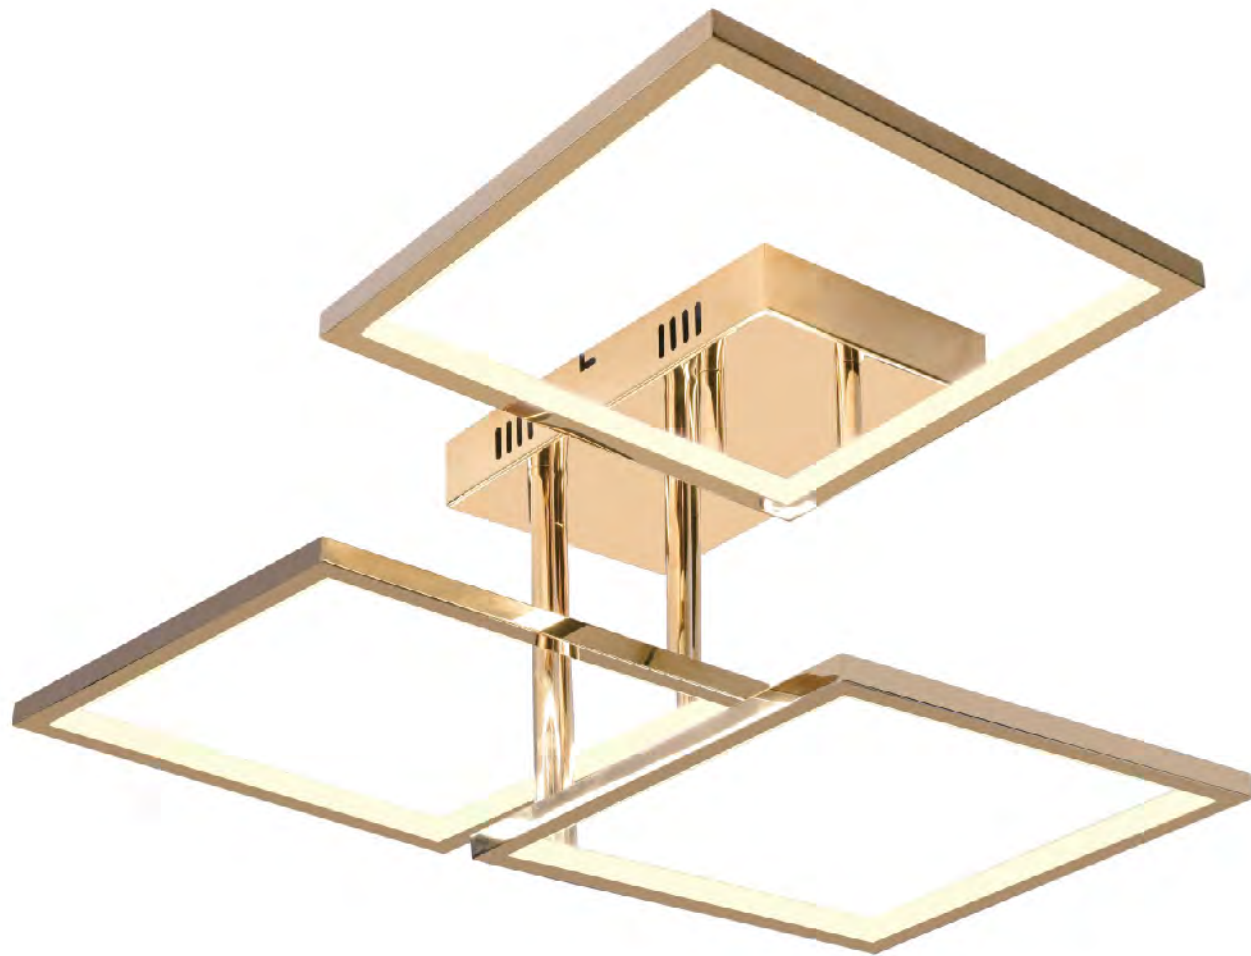

TR36 GD
 LED 50W 3000K (Include)

TR37 GD
 SIZE:23.2"L×7.5"W×74.6"H
 LAMP:50W/LED 3000K

TR37 GD
 LED 50W 3000K (Include)

TR36
 SIZE:33.2"L×7.8"W×18"H
 LAMP:50W/LED 3000K

TR36
 LED 50W 3000K (Include)

TR37
 SIZE:23.2"L×7.5"W×74.6"H
 LAMP:50W/LED 3000K

TR37
 LED 50W 3000K (Include)

OC17C51SC
 SIZE: 51.18"L x 5"W x 59"H
 LAMP: 160W/LED 3000K DIMMABLE

OC17C51SC
 LED 160W 3000K (Include)

TR68C27B
 SIZE: 27.5"L x 11.8"W x 19.6"H
 LAMP: 53W/LED 3000K
CANOPY
 SIZE: 12.6"L x 12.6"W x 2"H

TR38 GD
 SIZE:25.6"L×19.6"W×7.5"H
 LAMP:36W/LED 3000K

TR38 GD
 LED 36W 3000K (Include)

TR39 GD
 SIZE:24.2"L×7.25"H
 LAMP:40W/LED 3000K

TR40 GD
 SIZE:23.6"L×5.9"H
 LAMP:27W/LED 3000K

TR39 GD
 LED 40W 3000K (Include)