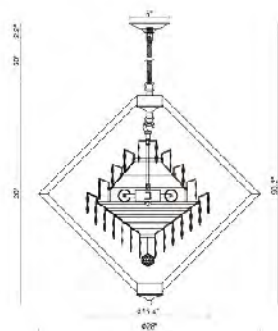

LA14
 SIZE: 22"D x 24"H
 LAMP: 6/40W/E12

LA15
 SIZE:28"D×28"H
 LAMP:4/40W/E12
**CLEAR CRYSTAL
 CHROME FRAME**

LA17
 SIZE:24"D×42"H
 LAMP:6/40W/E12

LA18
 SIZE:25"D×36"H
 LAMP:6/40W/E12

LA10
 SIZE:18"D×24"H
 LAMP:4/25W/G9
**CLEAR CRYSTAL
 CHROME FRAME**