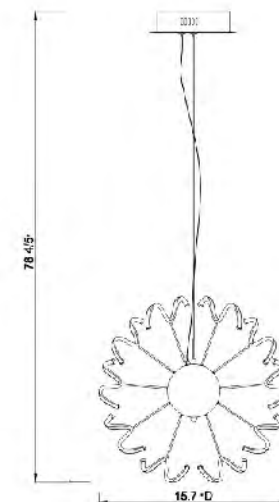

TR25
LED 50W 3000K (Include)