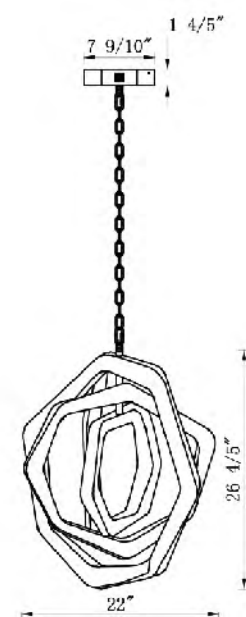

MU74 CH
 SIZE:19.7"D×11.9"H
 LAMP:6/40W/E12
 CLEAR MOLDED CRYSTAL/CHROME FRAME

MU74
 MU74CH
 E12×6 Max40W

MU74
 SIZE:19.7"D×11.9"H
 LAMP:6/40W/E12
 CLEAR MOLDED CRYSTAL/BRASS FRAME

NL48G
 SIZE:22"D×26.8"H
 LAMP:54W/LED COB