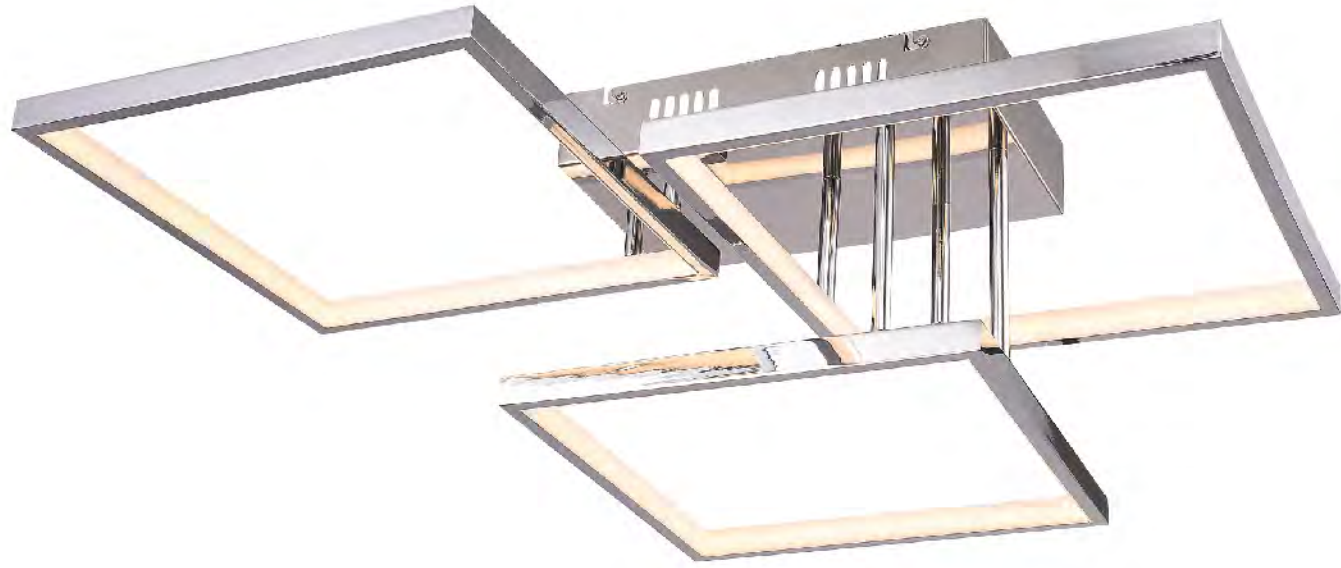

TR40
SIZE:23.6"L×5.9"H
LAMP:27W/LED 3000K