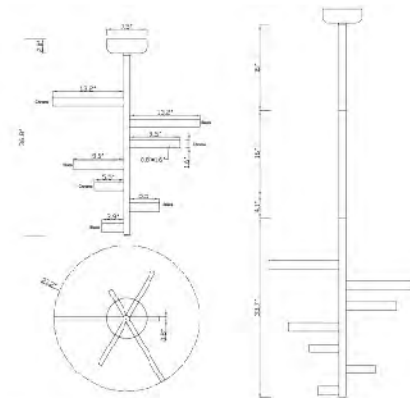

MV10
 LED 7W (Include)

WE01
 LED 21W (Include)

MV12
 SIZE:13.8"D×14.2"H
 LAMP:15W/LED 3000K

MV20
 SIZE:49"L×25"W×6"H
 LAMP:48W/LED+GU10×2

MV21
 SIZE:49"L×25"W×6"H
 LAMP:48W/LED+GU10×2

MV20
 MV21
 LED 48W (Include)