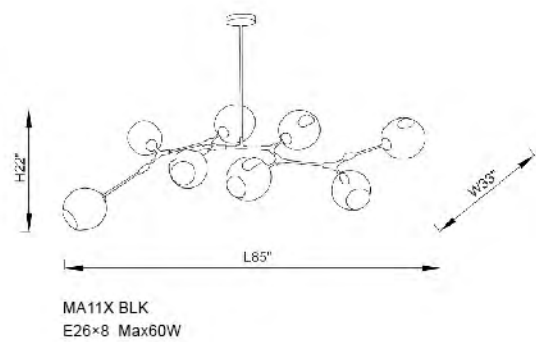

MA10 BLK
SIZE:52"L×24"W×36"H
LAMP:6/60W/E26

MA08BLK
SIZE:9"D×60"H
LAMP:1/60W/E26

MA08SN
SIZE:9"D×60"H
LAMP:1/60W/E26

MA08
SIZE:9"D×60"H
LAMP:1/60W/E26

MA11 BLK
SIZE:38"D×70"H
LAMP:9/60W/E26

DU64
SIZE:26.7"D×22.8"H
LAMP:10/60W/E26

DU64SMK
SIZE:26.7"D×22.8"H
LAMP:10/60W/E26

DU43
SIZE:31.1"D×8.6"H
LAMP:10/60W/E26

MA11X BLK
 SIZE:85"L×33"W×22"H
 LAMP:8/60W/E26

SH02 SMK
 SIZE:45"L×16"W
 LAMP:5/60W/E26

SH02B-SMK
 SIZE:45"L×16"W
 LAMP:5/60W/E26