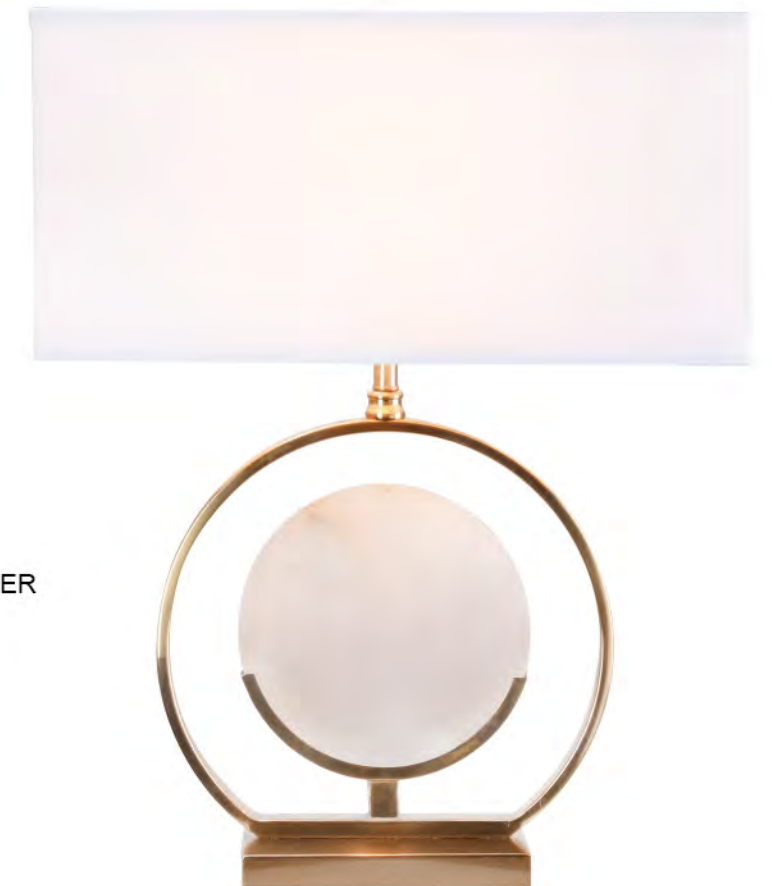

MTL14PQ-GD
SIZE:20.8"L×10"W×22"H
LAMP:1/100W/E26
MATERIAL:METAL+ALABASTER