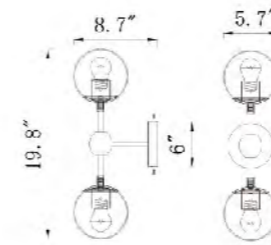

DU73
 SIZE: 10.6"W x 7.9"D x 22.6"H
 LAMP: 1/40W/E12

DU73SN
 SIZE: 10.6"W x 7.9"D x 22.6"H
 LAMP: 1/40W/E12

DU73
 DU73SN
 E12x1 Max40W

DU73L
 E26x1 Max60W

DU72
 DU72SN
 E12x1 Max40W

DU73L
 SIZE: 16.6"W x 11.8"D x 26.7"H
 LAMP: 1/60W/E26

MA11X BLK-SMK
SIZE:85"L×33"W×22"H
LAMP:8/60W/E26

MA11X SN
SIZE:85"L×33"W×22"H
LAMP:8/60W/E26

MA11X G
SIZE:85"L×33"W×22"H
LAMP:8/60W/E26

BE01
 SIZE:42"D×33"H
 LAMP:10/60W/E26

BE01
 E26×10 Max60W

BE03
 SIZE:37"D×21"H
 LAMP:5/60W/E26

BE02
 SIZE:37"D×21"H
 LAMP:5/60W/E26

BE02
 BE03
 E26×5 Max60W

DU03-3
SIZE:16.5"D×11"H
LAMP:5/25W/E26

DU02
SIZE:46.8"D×30.7"H
LAMP:2/25W/E26

DU03W
SIZE:8.7"W×5.7"D×19.8"H
LAMP:2/25W/E26

DU01
SIZE:55.5"D×34.6"H
LAMP:21/25W/E26

DU03GD
SIZE:39.3"D×18.7"H
LAMP:10/25W/E26

DU03
SIZE:39.3"D×18.7"H
LAMP:10/25W/E26

DU03W
E26×2 Max25W

DU03-3
E26×5 Max25W

DU03
DU03GD
E26×10 Max25W

DU02
E26×15 Max25W

DU01
E26×21 Max25W

DU103
 SIZE:20.9"D×16.5"H
 LAMP:10/40W/E12