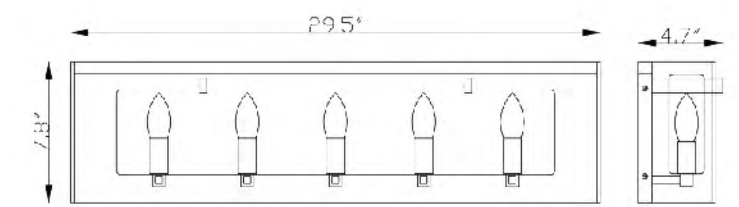

TD17CH
E12x5 Max40W