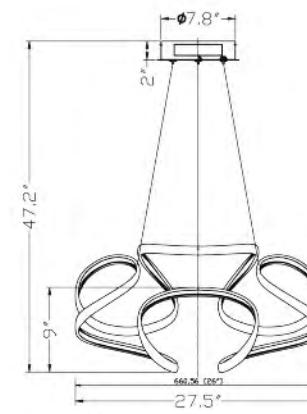

OC08C27CH
OC08C27G
LED 92W (Include)