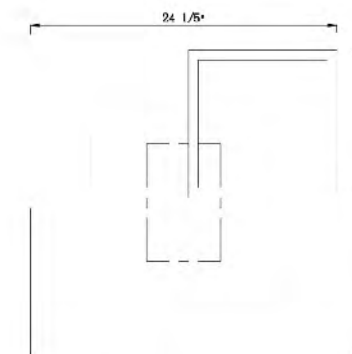

TR38 GD
 SIZE:25.6"L×19.6"W×7.5"H
 LAMP:36W/LED 3000K

TR38 GD
 LED 36W 3000K (Include)

TR39 GD
 SIZE:24.2"L×7.25"H
 LAMP:40W/LED 3000K

TR40 GD
 SIZE:23.6"L×5.9"H
 LAMP:27W/LED 3000K

TR39 GD
 LED 40W 3000K (Include)