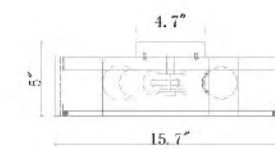

DU92
DU92 SHN
E12×4 Max40W