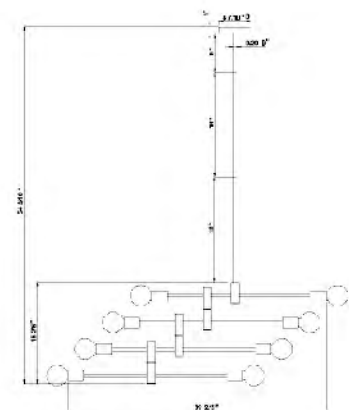

TR78C39BR
E26×8 Max60W