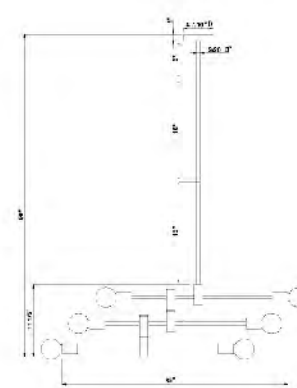

TR77C35CH
E26×6 Max60W