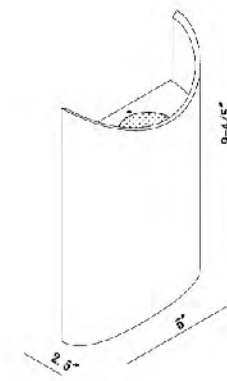

ALBLED241
LED 13W (Include)