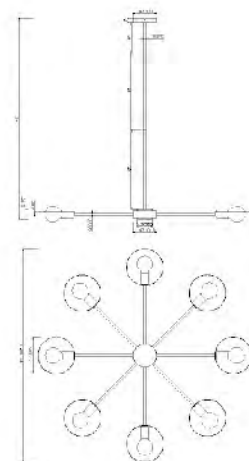

TR74C43BR
E26×8 MAX60W