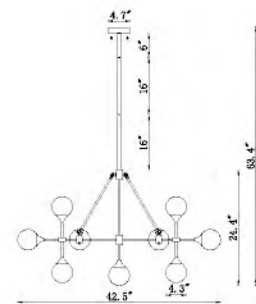

BE02
 SIZE:37"D×21"H
 LAMP:5/60W/E26

BE02
 BE03
 E26×5 Max60W

DU03-3
SIZE:16.5"D×11"H
LAMP:5/25W/E26

DU02
SIZE:46.8"D×30.7"H
LAMP:2/25W/E26

DU03W
SIZE:8.7"W×5.7"D×19.8"H
LAMP:2/25W/E26

DU01
SIZE:55.5"D×34.6"H
LAMP:21/25W/E26

DU03GD
SIZE:39.3"D×18.7"H
LAMP:10/25W/E26

DU03
SIZE:39.3"D×18.7"H
LAMP:10/25W/E26

DU03W
E26×2 Max25W

DU03-3
E26×5 Max25W

DU03
DU03GD
E26×10 Max25W

DU02
E26×15 Max25W

DU01
E26×21 Max25W

DU103
 SIZE:20.9"D×16.5"H
 LAMP:10/40W/E12

DU98
 SIZE:31.5"D×26.8"H
 LAMP:8/1.5W/G4 LED 120V 3000K

DU98 SHN
 SIZE:31.5"D×26.8"H
 LAMP:8/1.5W/G4 LED 120V 3000K

DU97 SHN
 SIZE:23.6"D×20.5"H
 LAMP:6/1.5W/G4 LED 120V 3000K

DU138C42B
 SIZE:42.5"D×24.4"H
 LAMP:16/5W/G9 LED(NOT INCLUDE)

DU138C42B
 G9×16 Max20W

DU139C42B
 SIZE:42.5"D×18.4"W×24.4"H
 LAMP:11/5W/G9 LED(NOT INCLUDE)

DU139C42B
 G9×11 Max20W

DU79
 SIZE:41"D×15"H
 LAMP:6/60W/E26
DU79 SHN (SHINY NICKEL) NOT SHOWN

DU125
 SIZE:22.8"D×25.8"H
 LAMP:16/20W/G9