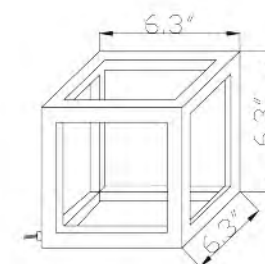

OC07ST14N
 SIZE:13.8"L×13.8"W×27.5"H
 LAMP:56W/LED 3000K DIMMABLE

OC07ST14G
 SIZE:13.8"L×13.8"W×27.5"H
 LAMP:56W/LED 3000K DIMMABLE

OC06ST20G
 SIZE:19.6"L×19.6"W×19.6"H
 LAMP:60W/LED 3000K DIMMABLE

OC05T6N
 OC05T6G
 LED 20W 3000K (Include)