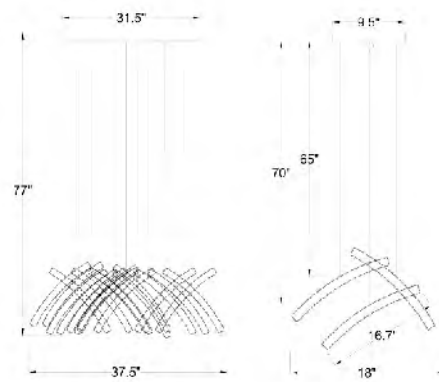

JP10
LED 57W (Include)