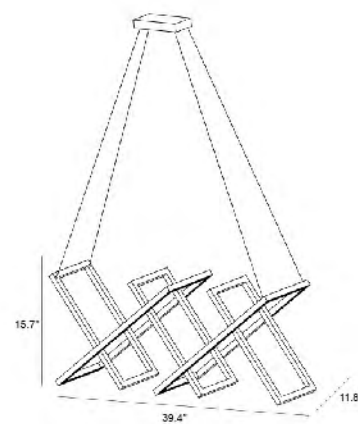

TR21
 SIZE:23.5"D
 LAMP:60W/LED 3000K

TR20
 TR21
 LED 60W 3000K (Include)

TR67C29CH
 SIZE:29"D×30"H
 LAMP:36W/LED 3000K

TR67C29CH
 LED 36W (Include)

ML03
 SIZE:39.4"W×11.8"D×15.7"H
 LAMP:72W/LED 3000K

ML03
 LED 72W (Include)