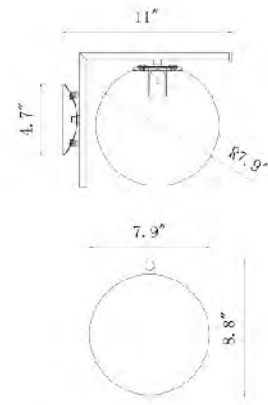

DU100G
 DU100 SHN
 E12×3 Max40W

DU104G
 SIZE:9.8"W×11.8"H×10"D
 LAMP:1/40W/E12

DU104 SHN
 SIZE:9.8"W×11.8"H×10"D
 LAMP:1/40W/E12

DU104 BLK
 SIZE:9.8"W×11.8"H×10"D
 LAMP:1/40W/E12

DU104G
 DU104 SHN
 DU104 BLK
 E12×1 Max40W

DU73
 SIZE: 10.6"W x 7.9"D x 22.6"H
 LAMP: 1/40W/E12

DU73SN
 SIZE: 10.6"W x 7.9"D x 22.6"H
 LAMP: 1/40W/E12

DU73
 DU73SN
 E12x1 Max40W

DU73L
 E26x1 Max60W

DU72
 DU72SN
 E12x1 Max40W

DU73L
 SIZE: 16.6"W x 11.8"D x 26.7"H
 LAMP: 1/60W/E26

DU72SN
 SIZE: 11"W x 7.9"D x 8.8"H
 LAMP: 1/40W/E12

DU72
 SIZE: 11"W x 7.9"D x 8.8"H
 LAMP: 1/40W/E12

DU71
 SIZE: 15.7"W×11.8"D×64.3"H
 LAMP: 1/60W/E26

DU71SN
 SIZE: 15.7"W×11.8"D×64.3"H
 LAMP: 1/60W/E26

DU71
 DU71SN
 E26×1 Max60W

DU74
 SIZE: 8.7"W×7.9"D×14.6"H
 LAMP: 1/40W/E12

DU74 SN
 SIZE: 8.7"W×7.9"D×14.6"H
 LAMP: 1/40W/E12

DU87
 DU87 SN
 E12×1 Max40W

DU74
 DU74 SN
 E12×1 Max40W

DU87 SN
 SIZE: 10.9"W×7.9"D×20.7"H
 LAMP: 1/40W/E12