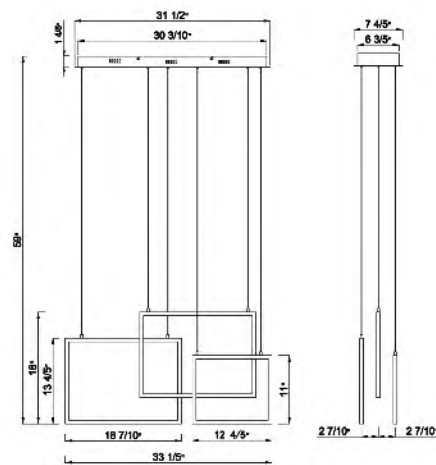

NL41 CH
 SIZE:25.59"D×25.59"H
 LAMP:70W/LED 3000K

NL41 CH
 LED 70W 3000K (Include)

NL39 CH
 SIZE:17.32"D×17.32"H
 LAMP:48W/LED 3000K

NL39 CH
 LED 48W 3000K (Include)

TR36 GD
 SIZE:33.2"L×7.8"W×18"H
 LAMP:50W/LED 3000K

TR36 GD
 LED 50W 3000K (Include)

TR37 GD
 SIZE:23.2"L×7.5"W×74.6"H
 LAMP:50W/LED 3000K

TR37 GD
 LED 50W 3000K (Include)

TR36
 SIZE:33.2"L×7.8"W×18"H
 LAMP:50W/LED 3000K

TR36
 LED 50W 3000K (Include)

TR37
 SIZE:23.2"L×7.5"W×74.6"H
 LAMP:50W/LED 3000K

TR38 GD
 SIZE:25.6"L×19.6"W×7.5"H
 LAMP:36W/LED 3000K

TR38 GD
 LED 36W 3000K (Include)

TR39 GD
 SIZE:24.2"L×7.25"H
 LAMP:40W/LED 3000K

TR40 GD
 SIZE:23.6"L×5.9"H
 LAMP:27W/LED 3000K

TR39 GD
 LED 40W 3000K (Include)