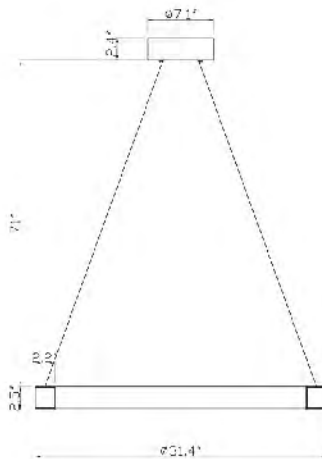

MU30A
 SIZE:31.4"D
 LAMP:75W/LED 3000K

MU30B
 SIZE:26.3"D
 LAMP:60W/LED 3000K

MU30C
 SIZE:21.6"D
 LAMP:50W/LED 3000K
 MU30C CH(CHROME)NOT SHOWN

MU30D
 SIZE:15.7"D
 LAMP:35W/LED 3000K
 MU30D CH(CHROME)NOT SHOWN