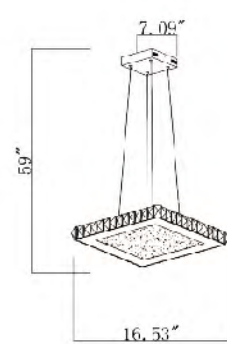

FT21
LED 24W 4000K (Include)