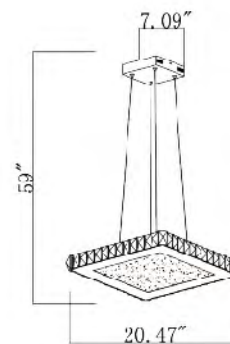

FT22
LED 30W 4000K (Include)