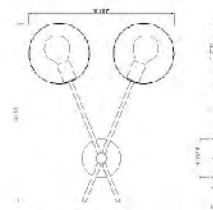

TR70C24CH
 SIZE:24.8"D×60.6"H
 LAMP:6/60W/E26

TR70C24CH
 E26×6 Max60W

TR75C31BR
 SIZE:31.5"D×98.4"H
 LAMP:10/60W/E26

DU132C 28G
 SIZE:28.2"D×15.2"H
 LAMP:6/60W/E26

DU131C 22G
 SIZE:22.6"D×15.2"H
 LAMP:3/60W/E26

TR74C43BR
 SIZE:43.3"D×7.4"H
 LAMP:8/60W/E26

TR74C43BR
 E26×8 MAX60W

TR73C27BR
 SIZE:27.5"D×7.4"H
 LAMP:4/60W/E26

TR73C27BR
 E26×4 MAX60W

TR71W7BR
 E26×1 MAX60W

TR72W17BR
 E26×2 MAX60W

TR72W17BR
 SIZE:17.7"L×21.8"H×2.9"D
 LAMP:2/60W/E26

TR71W7BR
 SIZE:7.4"L×23.2"H×2.9"D
 LAMP:1/60W/E26

XCP9769-6
SIZE:33.5"L×29.5"W×7.08"H
LAMP:6/3W/G9 LED

XCP9769-8
SIZE:42.1"L×37"W×9.84"H
LAMP:8/3W/G9 LED

MSF03C37BR
 SIZE:37.8"L×14.1"W×16.3"H
 LAMP:6/5W/G9 LED