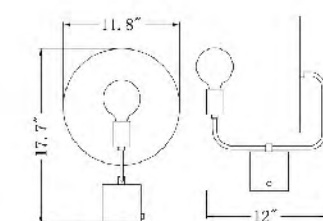

MFL27PQ-GD
SIZE:16.5"L×51.2"H
LAMP:1/3W/LED
MATERIAL:METAL+MARBLE

KE1160-L27
E12×1 Max40W

FL27
E12×1 Max40W