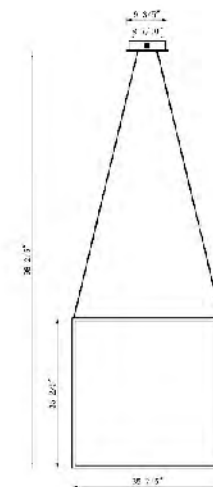

NL42
LED 98W 3000K (Include)