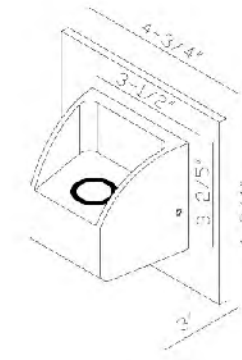

ALBLED238A
LED 3W (Include)