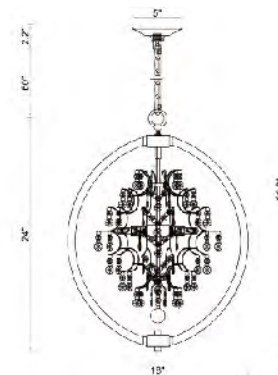

LA10
G9×4 Max40W