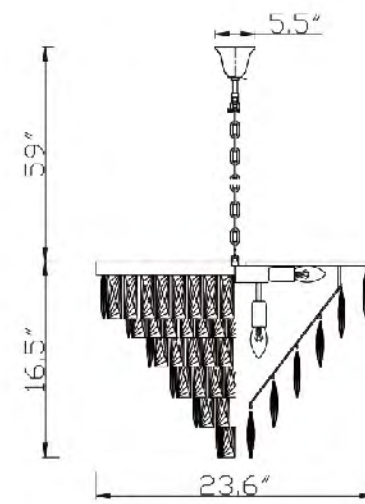

OC22C23G
E12 x 16 Max 40W