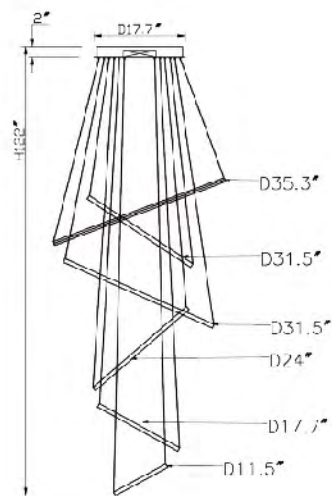

OC02C22G
 SIZE:20"D×59"H
 LAMP:80W/LED 3000K DIMMABLE

OC02C22N
 SIZE:20"D×59"H
 LAMP:80W/LED 3000K DIMMABLE

OC02C22G
 OC02C22N
 LED 80W 3000K (Include)

TR35
 SIZE:35.3"D+31.5"D+31.5"D+24"D+17.7"D+11.5"D×122"H
 LAMP:228W/LED 3000K