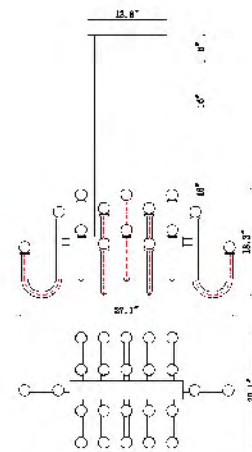

DU125
 G9×16 Max20W

DU128C 15CH
 E26×4 Max60W

DU124
 SIZE:9.8"W×4.7"D×15.8"H
 LAMP:2/20W/G9

DU128C 15CH
 SIZE:16"D×2"H
 LAMP:4/60W/E26

DU124
 G9×2 Max20W

DU144C33G
 SIZE:33.8"L×17.7"D×14.9"H
 LAMP:24/5W/G9 LED(NOT INCLUDE)

DU144C33CH
 SIZE:33.8"L×17.7"D×14.9"H
 LAMP:24/5W/G9 LED(NOT INCLUDE)

DU144C33G
 DU144C33CH
 G9×24 Max20W

TD31C23AB
 SIZE:23"D×21"H
 LAMP:6/40W/E12

DU110SMK
 SIZE:9.4"D×19.3"H
 LAMP:1/60W/E26

DU110COG
 SIZE:9.4"D×19.3"H
 LAMP:1/60W/E26