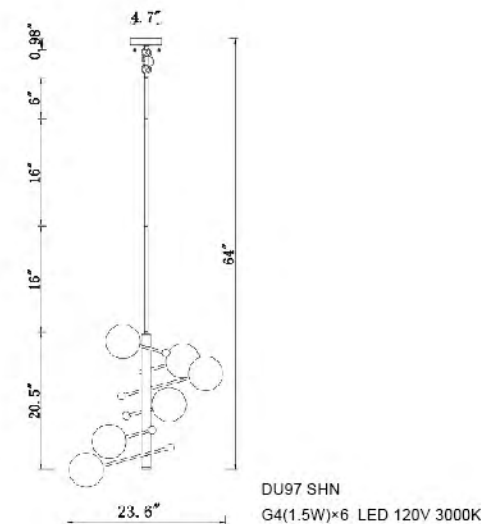

DU100G
 DU100 SHN
 E12×3 Max40W

DU104G
 SIZE:9.8"W×11.8"H×10"D
 LAMP:1/40W/E12

DU104 SHN
 SIZE:9.8"W×11.8"H×10"D
 LAMP:1/40W/E12

DU104 BLK
 SIZE:9.8"W×11.8"H×10"D
 LAMP:1/40W/E12

DU104G
 DU104 SHN
 DU104 BLK
 E12×1 Max40W

CL02
 SIZE:34.9"D×25.8"H
 LAMP:8/40W/E12

DU95
 SIZE:14.6"L×7.5"W×11.2"H
 LAMP:2/60W/E26

DU96
 SIZE:7.5"W×5.9"D×11.2"H
 LAMP:1/60W/E26

DU127
 SIZE:8.5"W×5.9"D×16.5"H
 LAMP:1/60W/E26

MSF01 C47G
 SIZE:47.2"D×18.1"H
 LAMP:8/3W/G4 LED 120V 3000K

MSF01 CH
 SIZE:39.3"D×14"H
 LAMP:6/3W/G4 LED 120V 3000K

MSF01
 SIZE:39.3"D×14"H
 LAMP:6/3W/G4 LED 120V 3000K

MSF01 C47G
 MSF01 C47CH
 G4×8 LED 3W 120V 3000K

MSF01 C47CH
 SIZE:47.2"D×18.1"H
 LAMP:8/3W/G4 LED 120V 3000K

DU98
 SIZE:31.5"D×26.8"H
 LAMP:8/1.5W/G4 LED 120V 3000K

DU98 SHN
 SIZE:31.5"D×26.8"H
 LAMP:8/1.5W/G4 LED 120V 3000K

DU97 SHN
 SIZE:23.6"D×20.5"H
 LAMP:6/1.5W/G4 LED 120V 3000K

DU138C42B
 SIZE:42.5"D×24.4"H
 LAMP:16/5W/G9 LED(NOT INCLUDE)