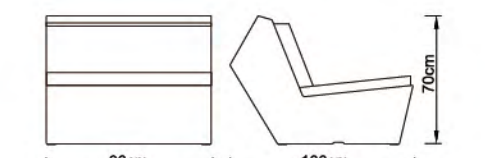

INDOOR/OUTDOOR USE COLOR CHANGING

Plastic shade
Remote control
LED RGBW 5W
A++ A+ A

E27 Max 20W

A

Plastic shade
Remote control
LED RGBW 5-10 W
A++ A+ A

INDOOR/OUTDOOR USE FURNITURE

COLOR CHANGING

Plastic shade
Remote control
LED RGBW 5-10 W

ZP115F