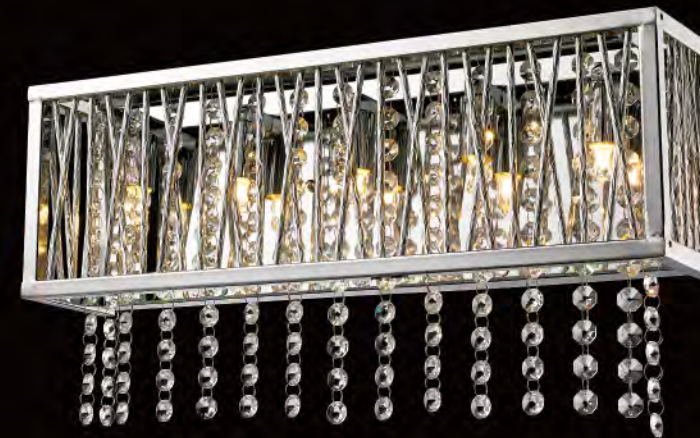

YS579-5W
SIZE:18"W×9"H×3.8"D
LAMP:5/40W/G9