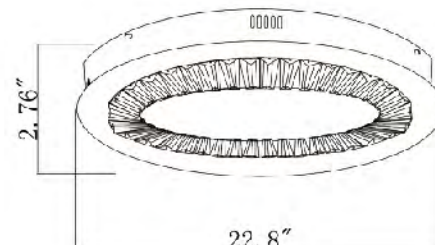

FT24
 SIZE:22.8"D×2.76"H
 LAMP:55W/LED 4000K

FT23
 SIZE:14"L×14"W×2.3"H
 LAMP:24W/LED 4000K

FT04
 SIZE:14.9"D×2.76"H
 LAMP:18W/LED 4000K

FT27
 SIZE:16.5"D×3"H
 LAMP:18W/LED 4000K

FT04
 LED 18W 4000K (Include)