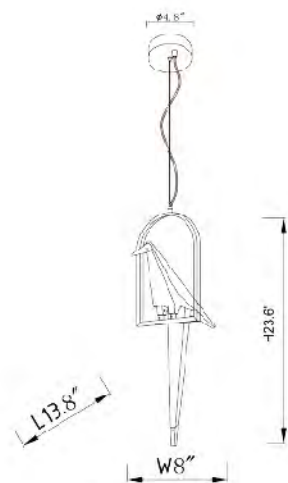

SR14
 SIZE:15.7"W×23.6"H×13.8"D
 LAMP:1/2W/LED
 REMOVABLE PLASTIC SHADE BIRD

BE10
 SIZE:13.8"L×8"W×23.6"H
 LAMP:6W/LED
 FIXED BIRD

BE10
 LED 6W (include)

TM05
SIZE:52"L×16.2"W×7.1"H
LAMP:12/4W/E12 T25
CLEAR GLASS/BLACK FRAME