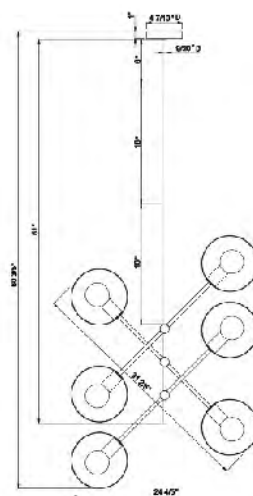

DU144C33CH
 SIZE:33.8"L×17.7"D×14.9"H
 LAMP:24/5W/G9 LED(NOT INCLUDE)

DU144C33G
 DU144C33CH
 G9×24 Max20W

TD31C23AB
 SIZE:23"D×21"H
 LAMP:6/40W/E12

DU110SMK
 SIZE:9.4"D×19.3"H
 LAMP:1/60W/E26

DU110COG
 SIZE:9.4"D×19.3"H
 LAMP:1/60W/E26

XCP7871-6
SIZE:50"L×27.9"W×10.6"H
LAMP:70W/LED 2700K

XCW7871-2
SIZE:5.9"W×8.27"D×23.6"H
LAMP:13W/LED 2700K

KD175182-4A
SIZE:46.85"L×3.5"W
LAMP:40W/LED 3000K

KD175182-4B
SIZE:46.85"L×3.5"W
LAMP:40W/LED 3000K

TR69C24BR
 SIZE:24.8"D×56.3"H
 LAMP:4/60W/E26

TR69C24BR
 E26×4 Max60W

TR70C24BR
 SIZE:24.8"D×60.6"H
 LAMP:6/60W/E26

TR70C24BR
 E26×6 Max60W

TR69C24CH
 SIZE:24.8"D×56.3"H
 LAMP:4/60W/E26

TR69C24CH
 E26×4 Max60W

TR70C24CH
 SIZE:24.8"D×60.6"H
 LAMP:6/60W/E26

TR70C24CH
 E26×6 Max60W

TR75C31BR
 SIZE:31.5"D×98.4"H
 LAMP:10/60W/E26

DU132C 28G
 SIZE:28.2"D×15.2"H
 LAMP:6/60W/E26

DU131C 22G
 SIZE:22.6"D×15.2"H
 LAMP:3/60W/E26