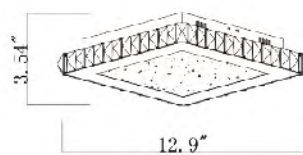

FT17
LED 15W 4000K (Include)