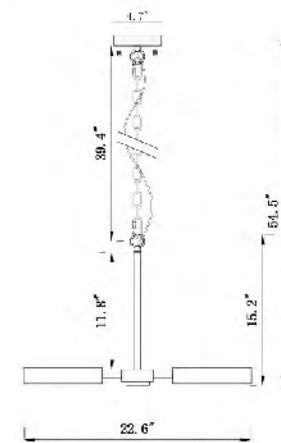

XCP7871-6
SIZE:50"L×27.9"W×10.6"H
LAMP:70W/LED 2700K

XCW7871-2
SIZE:5.9"W×8.27"D×23.6"H
LAMP:13W/LED 2700K

KD175182-4A
SIZE:46.85"L×3.5"W
LAMP:40W/LED 3000K

KD175182-4B
SIZE:46.85"L×3.5"W
LAMP:40W/LED 3000K

TR69C24BR
 SIZE:24.8"D×56.3"H
 LAMP:4/60W/E26

TR69C24BR
 E26×4 Max60W

TR70C24BR
 SIZE:24.8"D×60.6"H
 LAMP:6/60W/E26

TR70C24BR
 E26×6 Max60W

TR69C24CH
 SIZE:24.8"D×56.3"H
 LAMP:4/60W/E26

TR69C24CH
 E26×4 Max60W

TR70C24CH
 SIZE:24.8"D×60.6"H
 LAMP:6/60W/E26

TR70C24CH
 E26×6 Max60W

TR75C31BR
 SIZE:31.5"D×98.4"H
 LAMP:10/60W/E26

DU132C 28G
 SIZE:28.2"D×15.2"H
 LAMP:6/60W/E26

DU131C 22G
 SIZE:22.6"D×15.2"H
 LAMP:3/60W/E26

TR74C43BR
 SIZE:43.3"D×7.4"H
 LAMP:8/60W/E26

TR74C43BR
 E26×8 MAX60W

TR73C27BR
 SIZE:27.5"D×7.4"H
 LAMP:4/60W/E26

TR73C27BR
 E26×4 MAX60W

TR71W7BR
 E26×1 MAX60W

TR72W17BR
 E26×2 MAX60W

TR72W17BR
 SIZE:17.7"L×21.8"H×2.9"D
 LAMP:2/60W/E26