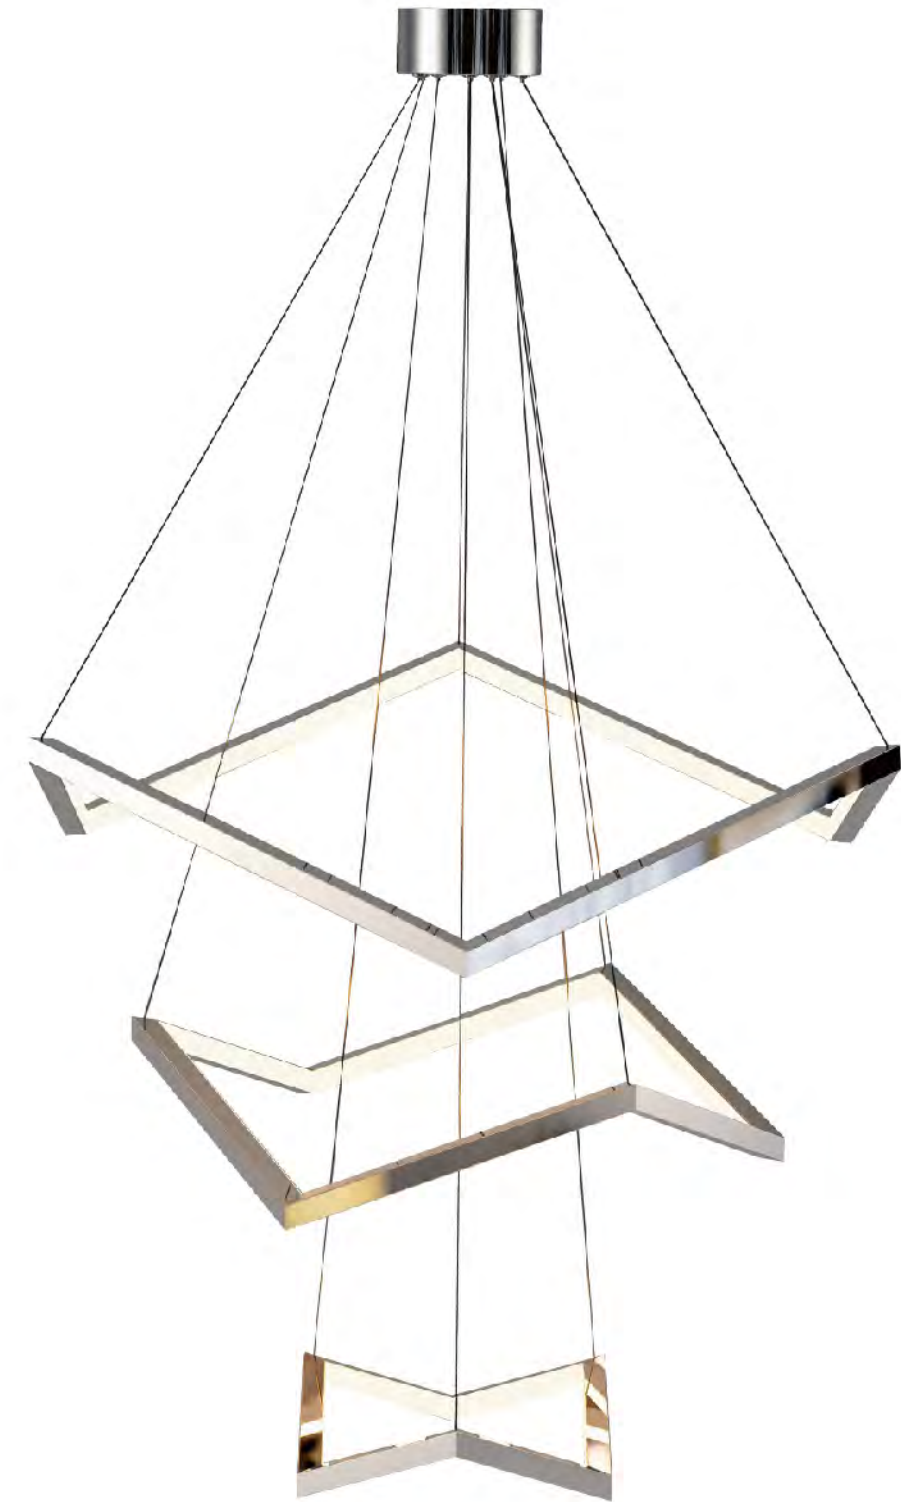

NL48G
 LED 54W (Include)

NL54G
 SIZE:11.8"L×5.9"W×19.7"H
 LAMP:20W/LED 3000K

NL54G
 LED 20W (Include)

NL55G
 LED 36W (Include)

NL55G
 SIZE:23.6"L×7.9"D×24.7"H
 LAMP:36W/LED 3000K

ML927 GOLD
 SIZE:39.37"L×15"W×11.02"H
 LAMP:36W/LED 3000K

ML932 GOLD
 SIZE:36"D×18"H
 LAMP:60W/LED 3000K

ML927 SILVER
 SIZE:39.37"L×15"W×11.02"H
 LAMP:36W/LED 3000K

ML932 SILVER
 SIZE:36"D×18"H
 LAMP:60W/LED 3000K

ML927 GOLD
 ML927 SILVER
 LED 36W (Include)

ML932 GOLD
 ML932 SILVER
 LED 60W (Include)

ML935 GOLD
 SIZE:31.5"D×47.2"H
 LAMP:36W/LED 3000K

ML935 GOLD
 ML935 SILVER
 LED 36W (Include)

ML935 SILVER
 SIZE:31.5"D×47.2"H
 LAMP:36W/LED 3000K

ML970-1 GOLD
 SIZE:27.8"L×32.1"W×37.2"H
 LAMP:36W/LED 3000K

ML970-2 GOLD
 SIZE:22.3"L×25.7"W×30.4"H
 LAMP:36W/LED 3000K

ML01
 SIZE:20.8"W×18"D×25.5"H
 LAMP:35W/LED 3000K

ML01
 LED 35W (Include)

ML970-1 GOLD
 LED 36W (Include)

ML970-2 GOLD
 LED 36W (Include)

ML971-1 GOLD
 LED 36W (Include)