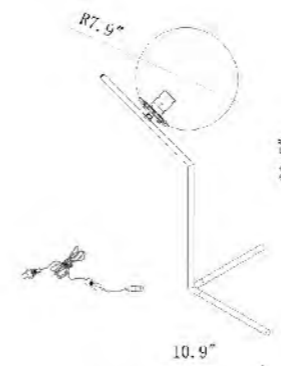

DU73
 SIZE: 10.6"W x 7.9"D x 22.6"H
 LAMP: 1/40W/E12

DU73SN
 SIZE: 10.6"W x 7.9"D x 22.6"H
 LAMP: 1/40W/E12

DU73
 DU73SN
 E12x1 Max40W

DU73L
 E26x1 Max60W

DU72
 DU72SN
 E12x1 Max40W

DU73L
 SIZE: 16.6"W x 11.8"D x 26.7"H
 LAMP: 1/60W/E26

DU72SN
 SIZE: 11"W x 7.9"D x 8.8"H
 LAMP: 1/40W/E12

DU72
 SIZE: 11"W x 7.9"D x 8.8"H
 LAMP: 1/40W/E12

DU71
 SIZE: 15.7"W×11.8"D×64.3"H
 LAMP: 1/60W/E26

DU71SN
 SIZE: 15.7"W×11.8"D×64.3"H
 LAMP: 1/60W/E26

DU71
 DU71SN
 E26×1 Max60W

DU74
 SIZE: 8.7"W×7.9"D×14.6"H
 LAMP: 1/40W/E12

DU74 SN
 SIZE: 8.7"W×7.9"D×14.6"H
 LAMP: 1/40W/E12

DU87
 DU87 SN
 E12×1 Max40W

DU74
 DU74 SN
 E12×1 Max40W

DU87 SN
 SIZE: 10.9"W×7.9"D×20.7"H
 LAMP: 1/40W/E12