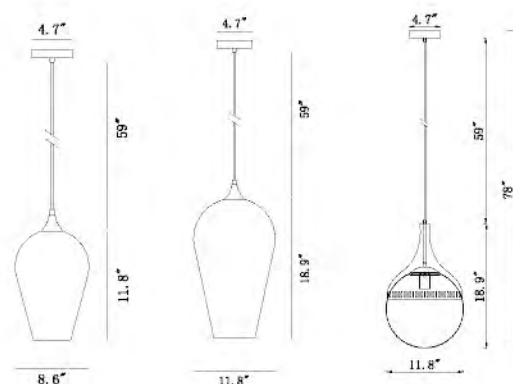

COOL LIGHT(ON)

DU135P11CH
SIZE:11.8"D×13.7"H
LAMP:1/60W/E26
WARM LIGHT(ON)

DU142P8CH
SIZE:8.6"D×11.8"H
LAMP:1/60W/E26

DU143P11CH
SIZE:11.8"D×18.9"H
LAMP:1/60W/E26

DU141P11G
SIZE:11.8"D×18.9"H
LAMP:1/60W/E26