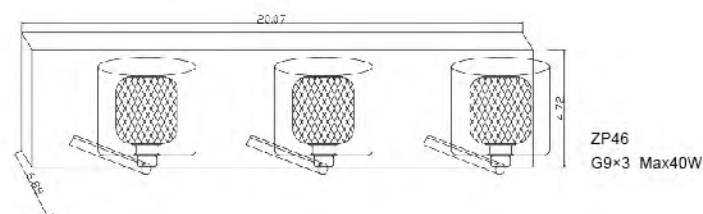

ZP45
 SIZE: 6.88"D x 4.72"W x 4.72"H
 LAMP: 1/40W/G9

ZP46
 SIZE: 6.88"D x 20.07"L x 4.72"H
 LAMP: 3/40W/G9

ZP47
 SIZE: 12.99"L x 12.99"W x 8.26"H
 LAMP: 4/40W/G9

ZP50
 SIZE: 5.9"D x 20.07"L x 4.72"H
 LAMP: 3/40W/G9