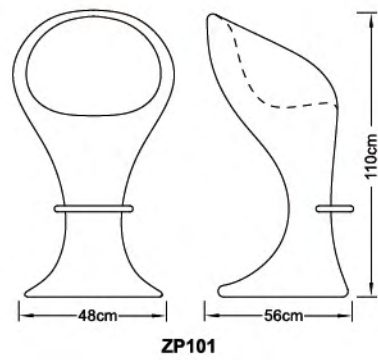

ZP101

Plastic shade
Remote control
LED RGBW 5-10 W

A++ A+ A

INDOOR/OUTDOOR USE