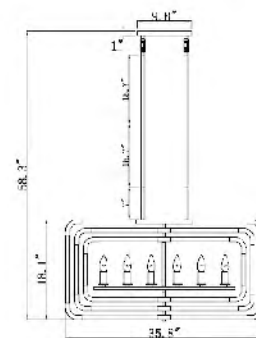

ZL24C23CO
 ZL24C23CH
 E12×6 Max40W

ZL24C23CO
 SIZE:23.2"D×22.8"H
 LAMP:6/40W/E12
 ACRYLIC/BRASS FRAME

ZL23C35CO
 SIZE:35.8"L×3.1"W×18.1"H
 LAMP:6/40W/E12

ZL23C35CH
 SIZE:35.8"L×3.1"W×18.1"H
 LAMP:6/40W/E12