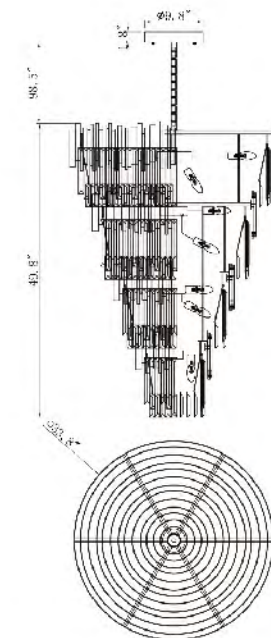

MU66
 MU66 SHN
 E12×42 Max40W

MU10
 SIZE:27.5"D×32.5"H
 LAMP:18/40W/E12
 CLEAR CRYSTAL

MU10
 MU10 CH
 E12×18 Max40W

MU10 CH
 SIZE:27.5"D×32.5"H
 LAMP:18/40W/E12
 CLEAR CRYSTAL

MU10-3
 SIZE:27.5"D×22.2"H
 LAMP:12/40W/E12
 CLEAR CRYSTAL