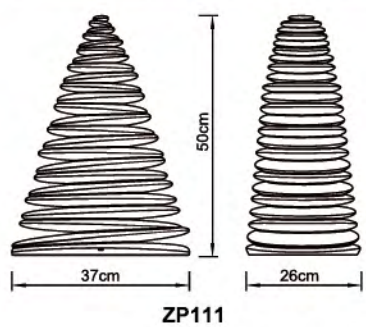

INDOOR/OUTDOOR USE COLOR CHANGING

ZP111

Plastic shade
Remote control
LED RGBW 5W
A++ A+ A

E27 Max 20W

A