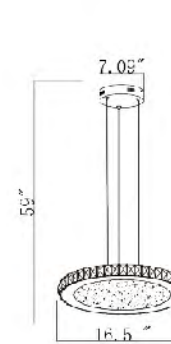

FT19
LED 21W 4000K (Include)