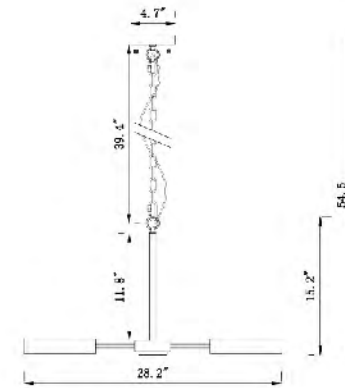

DU144C33CH
 SIZE:33.8"L×17.7"D×14.9"H
 LAMP:24/5W/G9 LED(NOT INCLUDE)

DU144C33G
 DU144C33CH
 G9×24 Max20W

TD31C23AB
 SIZE:23"D×21"H
 LAMP:6/40W/E12

DU110SMK
 SIZE:9.4"D×19.3"H
 LAMP:1/60W/E26

DU110COG
 SIZE:9.4"D×19.3"H
 LAMP:1/60W/E26

XCP7871-6
SIZE:50"L×27.9"W×10.6"H
LAMP:70W/LED 2700K

XCW7871-2
SIZE:5.9"W×8.27"D×23.6"H
LAMP:13W/LED 2700K

KD175182-4A
SIZE:46.85"L×3.5"W
LAMP:40W/LED 3000K

KD175182-4B
SIZE:46.85"L×3.5"W
LAMP:40W/LED 3000K

TR69C24BR
 SIZE:24.8"D×56.3"H
 LAMP:4/60W/E26

TR69C24BR
 E26×4 Max60W

TR70C24BR
 SIZE:24.8"D×60.6"H
 LAMP:6/60W/E26

TR70C24BR
 E26×6 Max60W

TR69C24CH
 SIZE:24.8"D×56.3"H
 LAMP:4/60W/E26

TR69C24CH
 E26×4 Max60W

TR70C24CH
 SIZE:24.8"D×60.6"H
 LAMP:6/60W/E26

TR70C24CH
 E26×6 Max60W

TR75C31BR
 SIZE:31.5"D×98.4"H
 LAMP:10/60W/E26

DU132C 28G
 SIZE:28.2"D×15.2"H
 LAMP:6/60W/E26

DU131C 22G
 SIZE:22.6"D×15.2"H
 LAMP:3/60W/E26