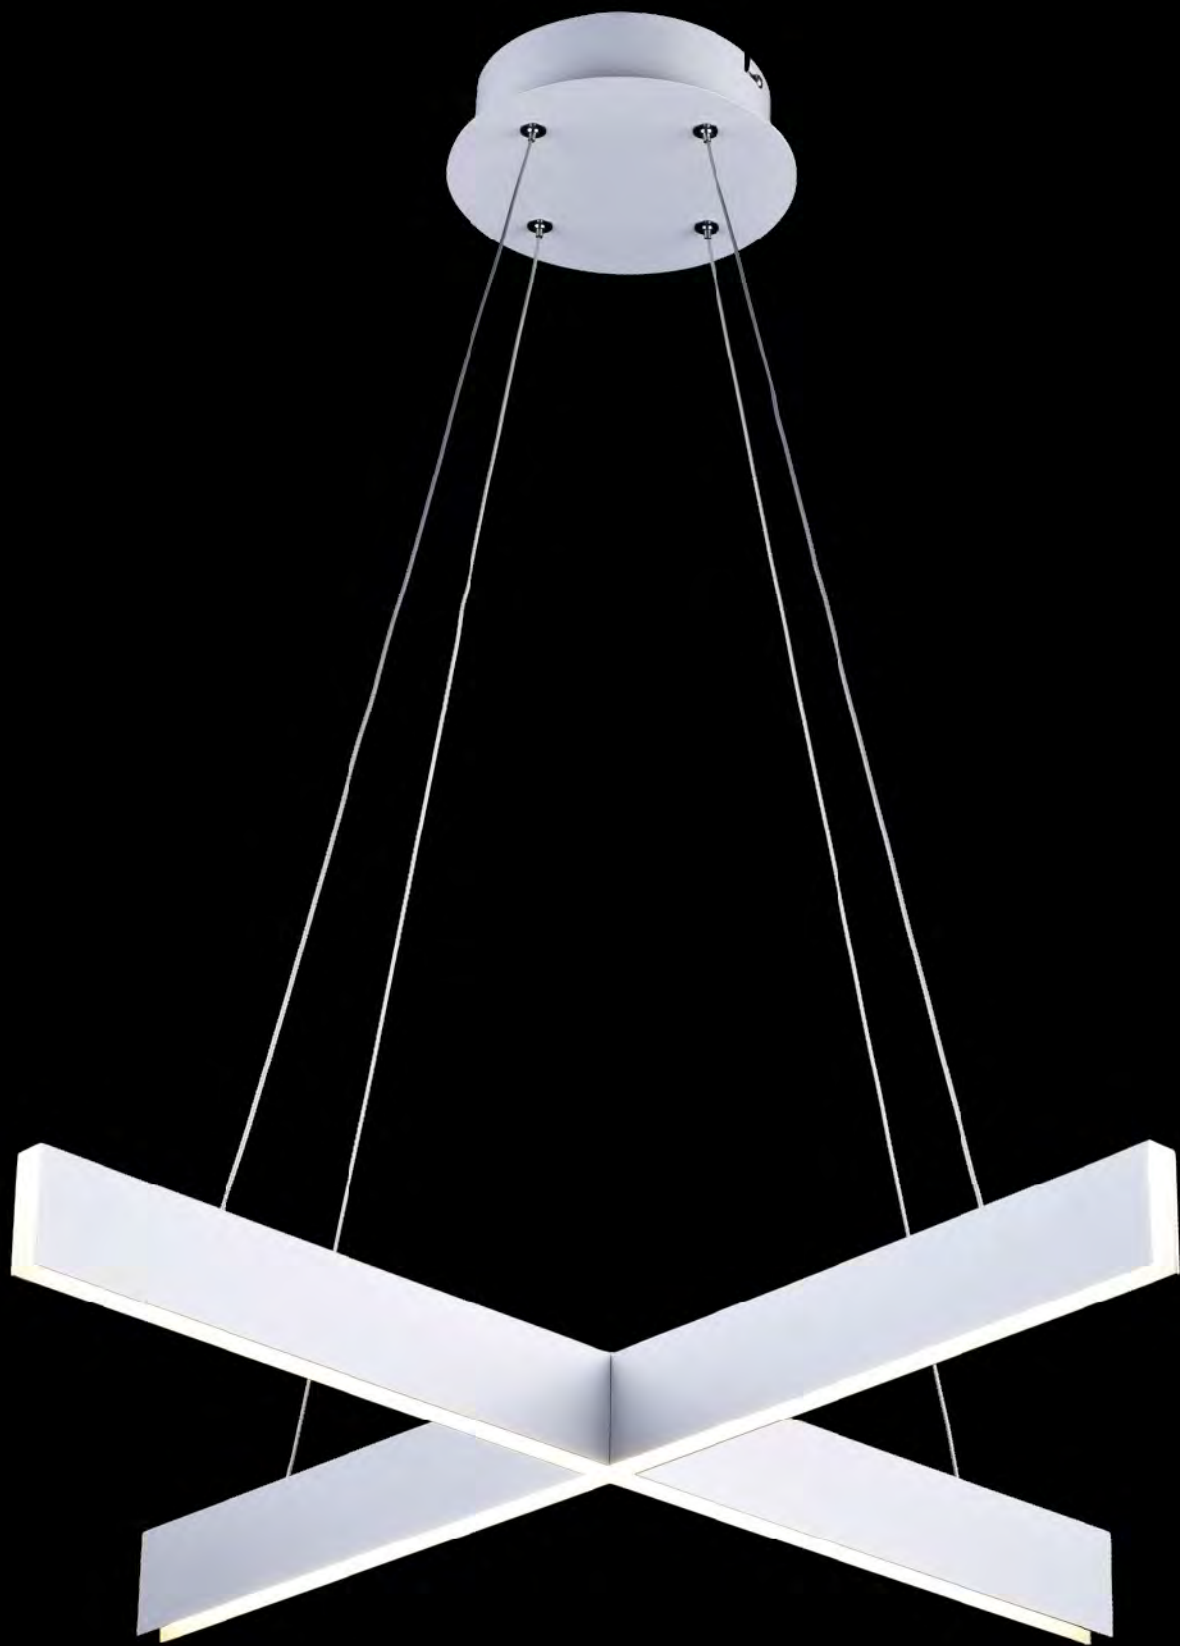

MU30A
 LED 75W 3000K (Include)

MU30B
 LED 60W 3000K (Include)

MU30C
 LED 50W 3000K (Include)

MU30D
 LED 35W 3000K (Include)

MV04WH
SIZE:28"D×2.4"H
LAMP:40W/LED 3000K
WHITE METAL FRAME

MV04
SIZE:28"D×2.4"H
LAMP:40W/LED 3000K
GREY METAL FRAME