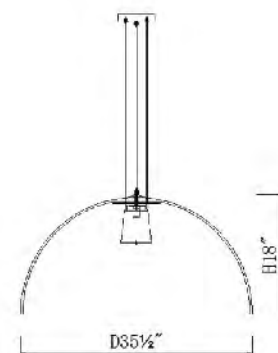

ONEP4CUS
E26×1 Max60W