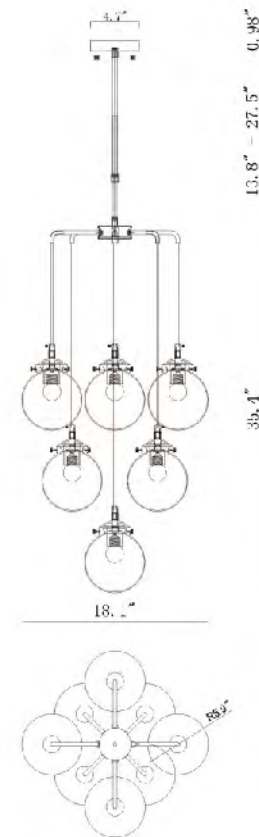

DU73
 SIZE: 10.6"W x 7.9"D x 22.6"H
 LAMP: 1/40W/E12

DU73SN
 SIZE: 10.6"W x 7.9"D x 22.6"H
 LAMP: 1/40W/E12

DU73
 DU73SN
 E12x1 Max40W

DU73L
 E26x1 Max60W

DU72
 DU72SN
 E12x1 Max40W

DU73L
 SIZE: 16.6"W x 11.8"D x 26.7"H
 LAMP: 1/60W/E26

BE02
 SIZE:37"D×21"H
 LAMP:5/60W/E26

BE02
 BE03
 E26×5 Max60W

DU03-3
SIZE:16.5"D×11"H
LAMP:5/25W/E26

DU02
SIZE:46.8"D×30.7"H
LAMP:2/25W/E26

DU03W
SIZE:8.7"W×5.7"D×19.8"H
LAMP:2/25W/E26

DU01
SIZE:55.5"D×34.6"H
LAMP:21/25W/E26

DU03GD
SIZE:39.3"D×18.7"H
LAMP:10/25W/E26

DU03
SIZE:39.3"D×18.7"H
LAMP:10/25W/E26

DU03W
E26×2 Max25W

DU03-3
E26×5 Max25W

DU03
DU03GD
E26×10 Max25W

DU02
E26×15 Max25W

DU01
E26×21 Max25W

DU103
 SIZE:20.9"D×16.5"H
 LAMP:10/40W/E12

DU102
 SIZE:20.9"D×16.5"H
 LAMP:10/40W/E12

DU102
 DU103
 E12×10 Max40W

DU109
 E26×8 Max60W

DU109
 SIZE:18.1"D×35.4"H
 LAMP:8/60W/E26

DU93
 SIZE:34.9"D×25.8"H
 LAMP:8/40W/E12

DU94
 SIZE:31.9"L×8.3"W×11.6"H
 LAMP:4/60W/E26