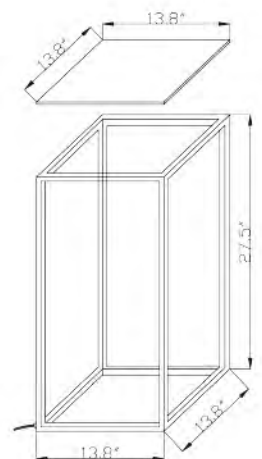

OC07ST14N
OC07ST14G
LED 56W 3000K (Include)