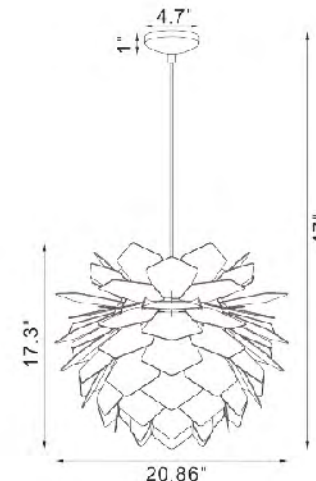

JU01C20W
JU01C20WH
E26×1 Max60W