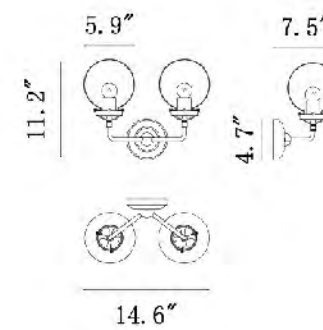

BE02
 SIZE:37"D×21"H
 LAMP:5/60W/E26

BE02
 BE03
 E26×5 Max60W

DU03-3
SIZE:16.5"D×11"H
LAMP:5/25W/E26

DU02
SIZE:46.8"D×30.7"H
LAMP:2/25W/E26

DU03W
SIZE:8.7"W×5.7"D×19.8"H
LAMP:2/25W/E26

DU01
SIZE:55.5"D×34.6"H
LAMP:21/25W/E26

DU03GD
SIZE:39.3"D×18.7"H
LAMP:10/25W/E26

DU03
SIZE:39.3"D×18.7"H
LAMP:10/25W/E26

DU03W
E26×2 Max25W

DU03-3
E26×5 Max25W

DU03
DU03GD
E26×10 Max25W

DU02
E26×15 Max25W

DU01
E26×21 Max25W

DU103
 SIZE:20.9"D×16.5"H
 LAMP:10/40W/E12

DU102
 SIZE:20.9"D×16.5"H
 LAMP:10/40W/E12

DU102
 DU103
 E12×10 Max40W

DU109
 E26×8 Max60W

DU109
 SIZE:18.1"D×35.4"H
 LAMP:8/60W/E26

DU93
 SIZE:34.9"D×25.8"H
 LAMP:8/40W/E12

DU94
 SIZE:31.9"L×8.3"W×11.6"H
 LAMP:4/60W/E26

CL02
 SIZE:34.9"D×25.8"H
 LAMP:8/40W/E12

DU95
 SIZE:14.6"L×7.5"W×11.2"H
 LAMP:2/60W/E26

DU96
 SIZE:7.5"W×5.9"D×11.2"H
 LAMP:1/60W/E26

DU127
 SIZE:8.5"W×5.9"D×16.5"H
 LAMP:1/60W/E26

MSF01 C47G
 SIZE:47.2"D×18.1"H
 LAMP:8/3W/G4 LED 120V 3000K