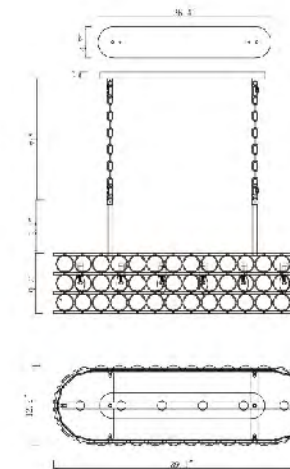

MU71
E12×6 Max40W