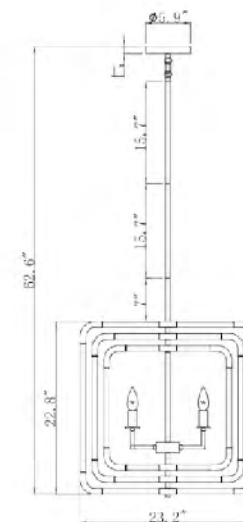

MAT03C39CH
 SIZE:39.3"L×3"W×13.4"H
 LAMP:86W/LED 3000K
 ACRYLIC/CHROME FRAME

MD5144-570L-GD
 SIZE:22.44"L×6.3"W×9.84"H
 LAMP:31W/LED 3000K
 CRYSTAL/GOLD FRAME

MB5144-520L-GD
 SIZE:20.47"L×6.5"W×9.84"H
 LAMP:22W/LED 3000K
CRYSTAL/GOLD FRAME
MB5144-520L-CH
 CRYSTAL/CHROME FRAME

WALLSCONCE

MAT02C23G
SIZE:23.6"D×9.84"H
LAMP:44W/LED 3000K
CRYSTAL/GOLD FRAME

MAT02C23CH
SIZE:23.6"D×9.84"H
LAMP:44W/LED 3000K
CRYSTAL/CHROME FRAME

BDC01
SIZE:24"D×108"H
LAMP:23/25W/G9

BDC02
SIZE:5"D×5"H
LAMP:1/25W/G9

ZL29C39CO
 SIZE:39.4"L×17.7"W×15.7"H
 LAMP:12/40W/E12
 ACRYLIC/BRASS FRAME
 ZL29C39CH (CHROME COLOR NOT SHOWN)

ZL29C39CO
 E12×12 Max40W

ZL24C23CH
 SIZE:23.2"D×22.8"H
 LAMP:6/40W/E12
 ACRYLIC/CHROME FRAME

ZL24C23CO
 ZL24C23CH
 E12×6 Max40W

ZL24C23CO
 SIZE:23.2"D×22.8"H
 LAMP:6/40W/E12
 ACRYLIC/BRASS FRAME

ZL23C35CO
 SIZE:35.8"L×3.1"W×18.1"H
 LAMP:6/40W/E12

ZL23C35CH
 SIZE:35.8"L×3.1"W×18.1"H
 LAMP:6/40W/E12